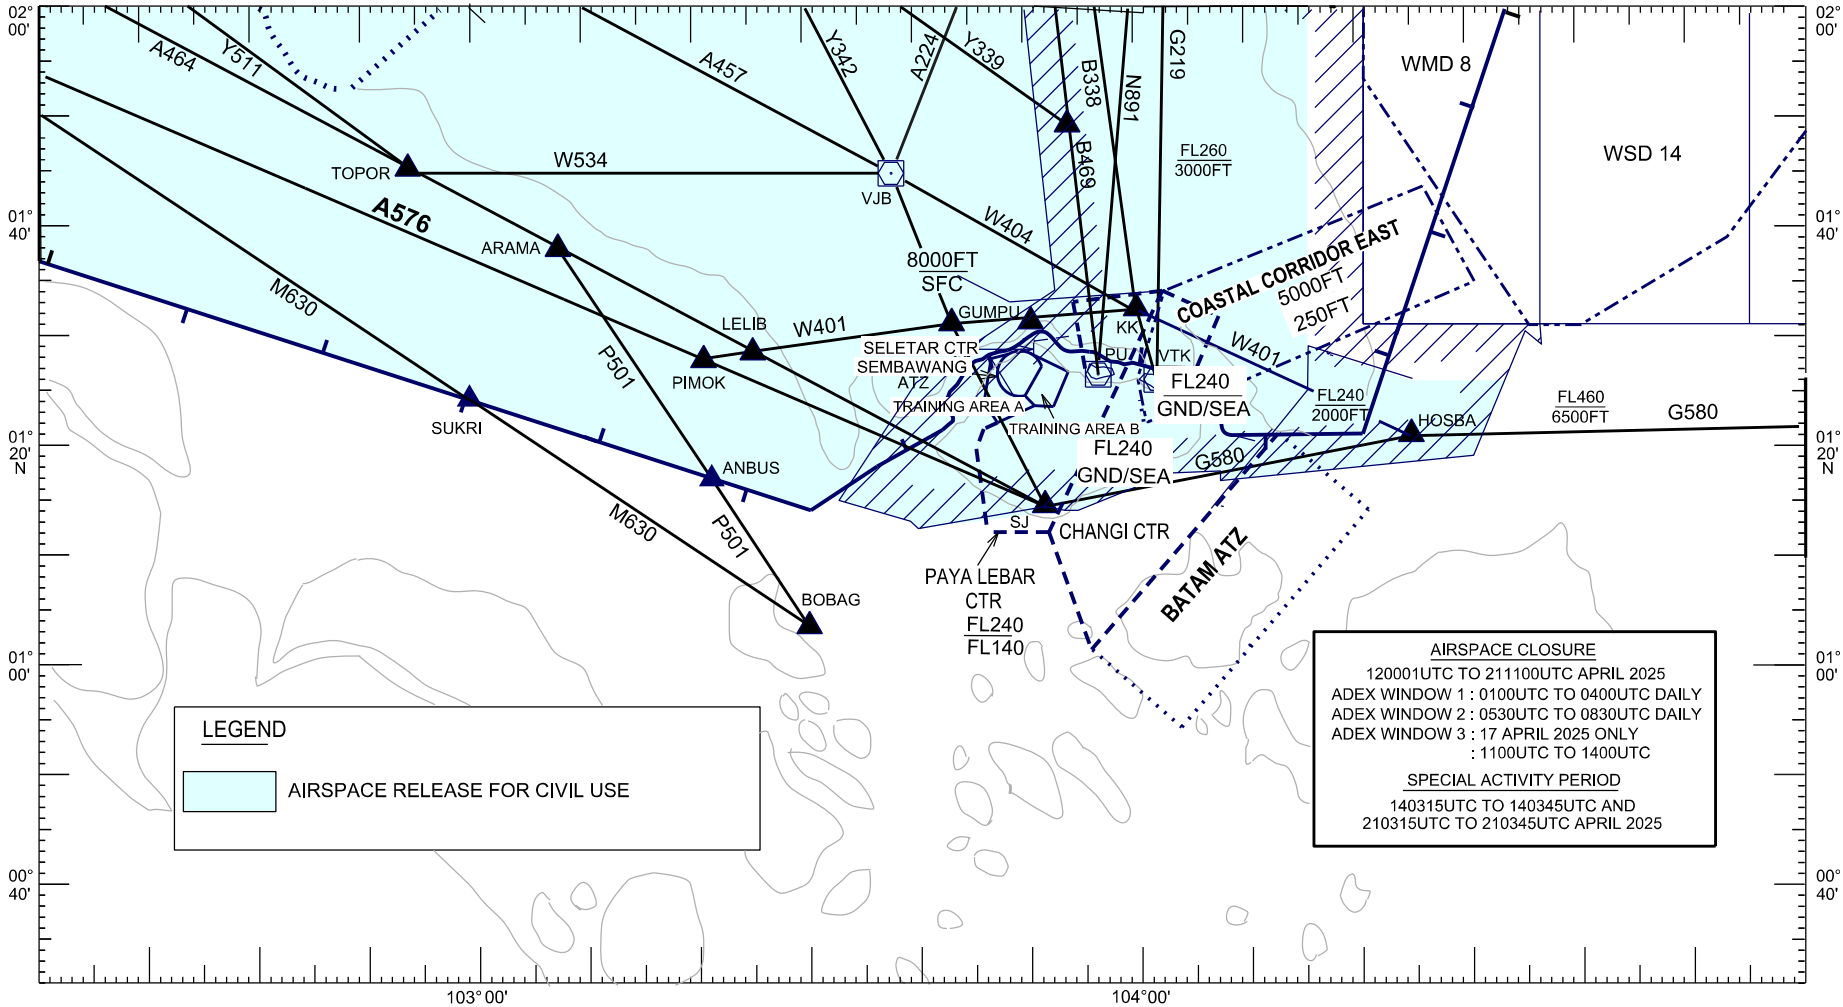

AIRSPACE CLOSURE KUALA LUMPUR & SINGAPORE FIRS EXERCISE BERSAMA SHIELD 2025 120001UTC TO 211100UTC APRIL 2025

LEGEND

AIRSPACE RELEASE FOR CIVIL USE

AIRSPACE CLOSURE
 120001UTC TO 211100UTC APRIL 2025
 ADEX WINDOW 1 : 0100UTC TO 0400UTC DAILY
 ADEX WINDOW 2 : 0530UTC TO 0830UTC DAILY
 ADEX WINDOW 3 : 17 APRIL 2025 ONLY
 : 1100UTC TO 1400UTC

SPECIAL ACTIVITY PERIOD
 140315UTC TO 140345UTC AND
 210315UTC TO 210345UTC APRIL 2025