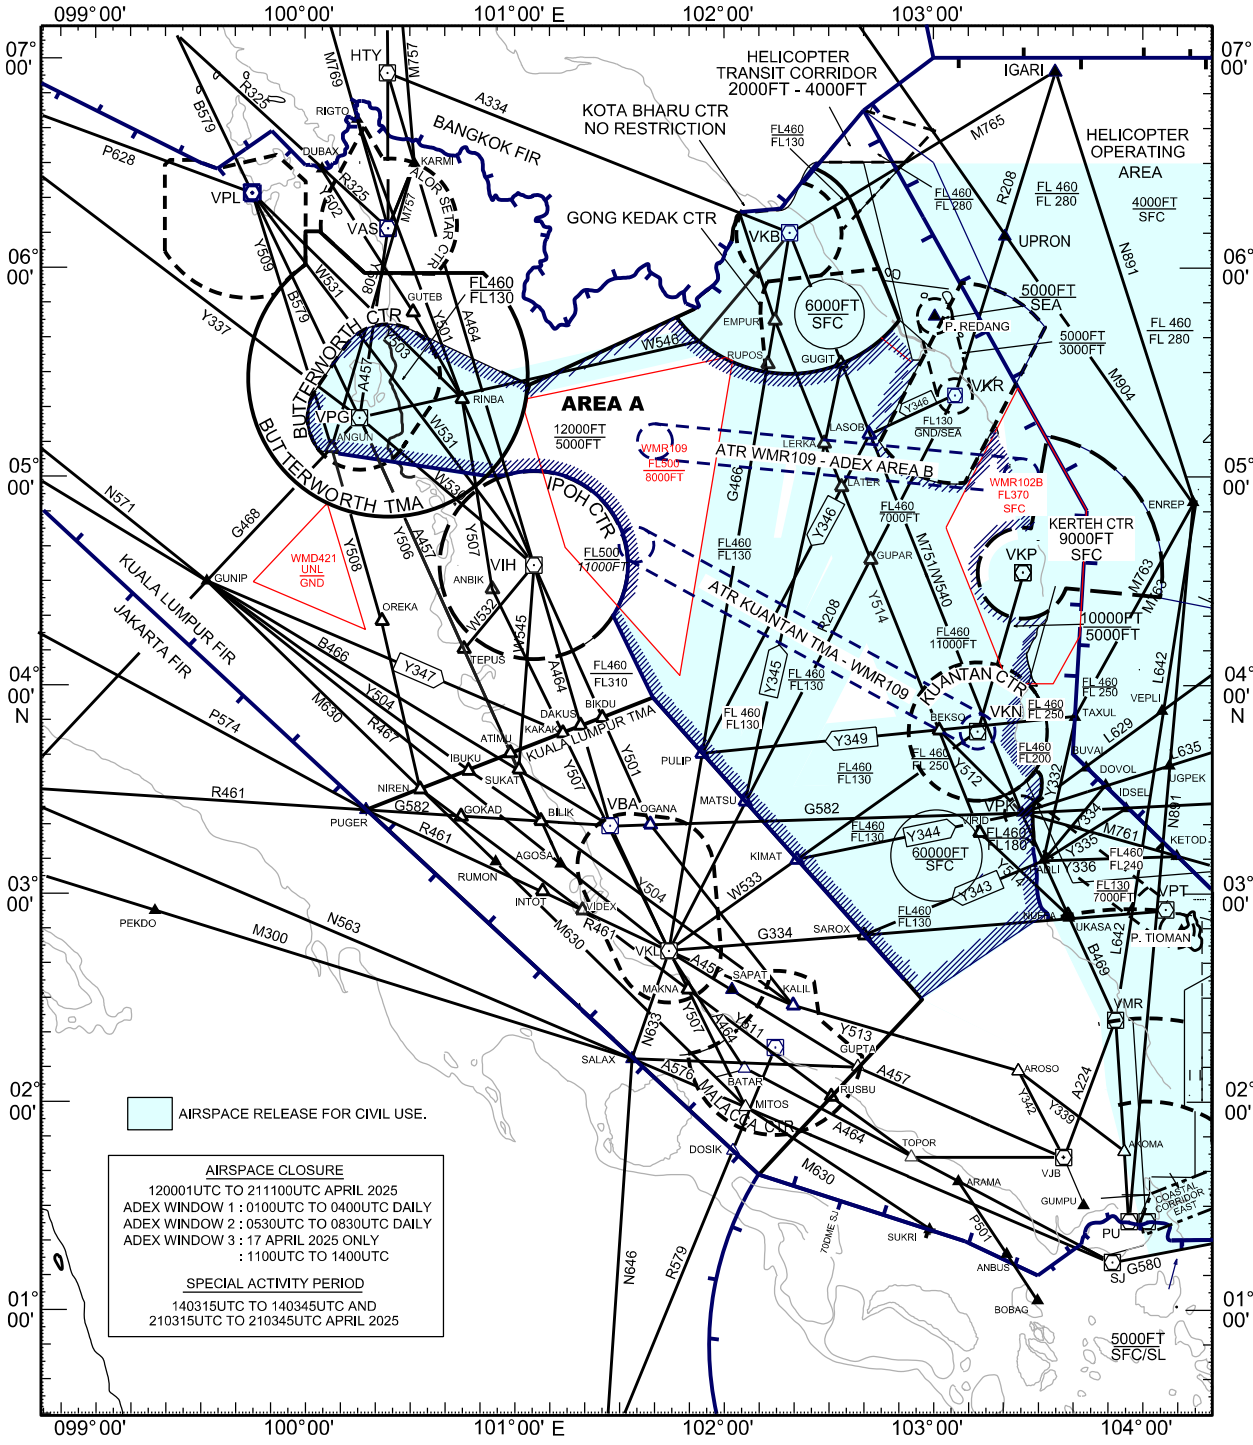

AIRSPACE CLOSURE KUALA LUMPUR & SINGAPORE FIRS

EXERCISE BERSAMA SHIELD 2025

120001UTC TO 211100UTC APRIL 2025

AIRSPACE RELEASE FOR CIVIL USE.

AIRSPACE CLOSURE
 120001UTC TO 211100UTC APRIL 2025
 ADEX WINDOW 1 : 0100UTC TO 0400UTC DAILY
 ADEX WINDOW 2 : 0530UTC TO 0830UTC DAILY
 ADEX WINDOW 3 : 17 APRIL 2025 ONLY
 : 1100UTC TO 1400UTC

SPECIAL ACTIVITY PERIOD
 140315UTC TO 140345UTC AND
 210315UTC TO 210345UTC APRIL 2025