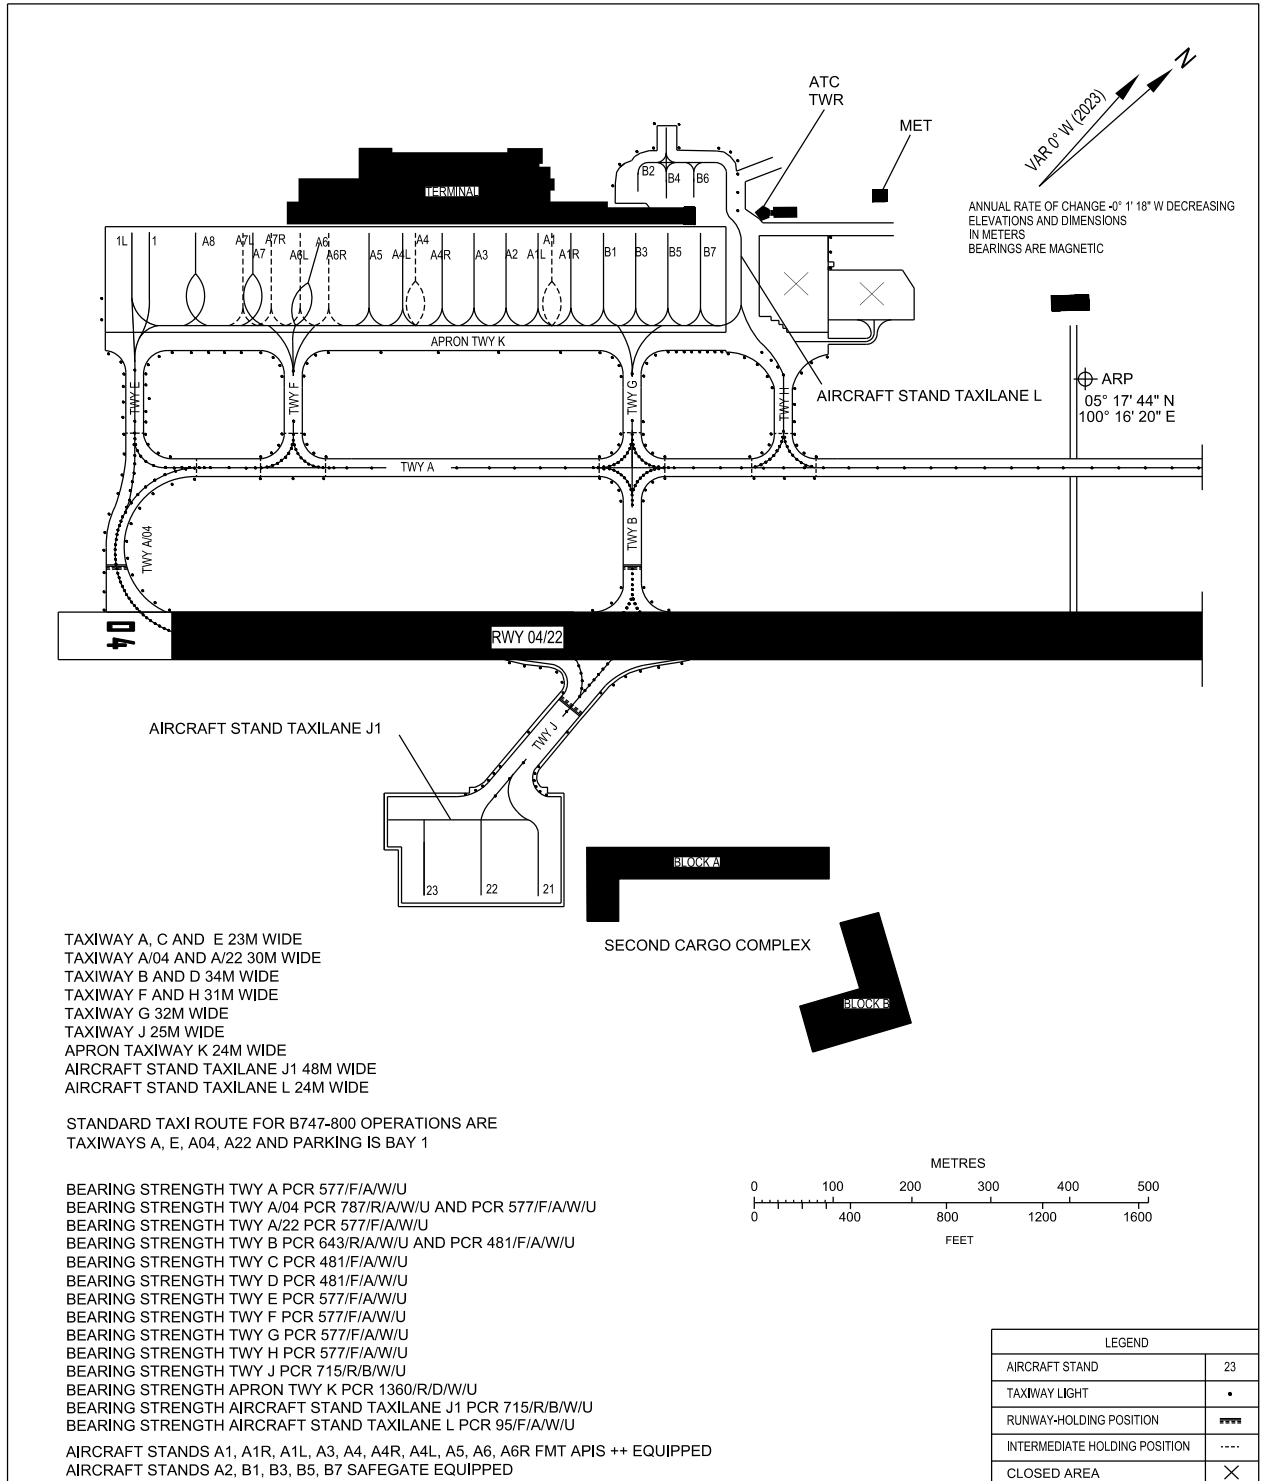

**AIRCRAFT PARKING/  
DOCKING CHART - ICAO**

APRON ELEV  
4 M

TWR	121.1
SMC	121.6
ATIS	126.4

**PENANG/PENANG  
INTERNATIONAL AIRPORT**

**CHANGES :** UPDATE NEW AIRCRAFT PARKING BAY NO. 1L AND 1  
UPDATE REMOVAL OF AIRCRAFT PARKING BAY NO. B9L, B9, B9R  
UPDATE REMOVAL OF AIRCRAFT PARKING BAY NO. A9  
UPDATE REMOVE H1 AND H2