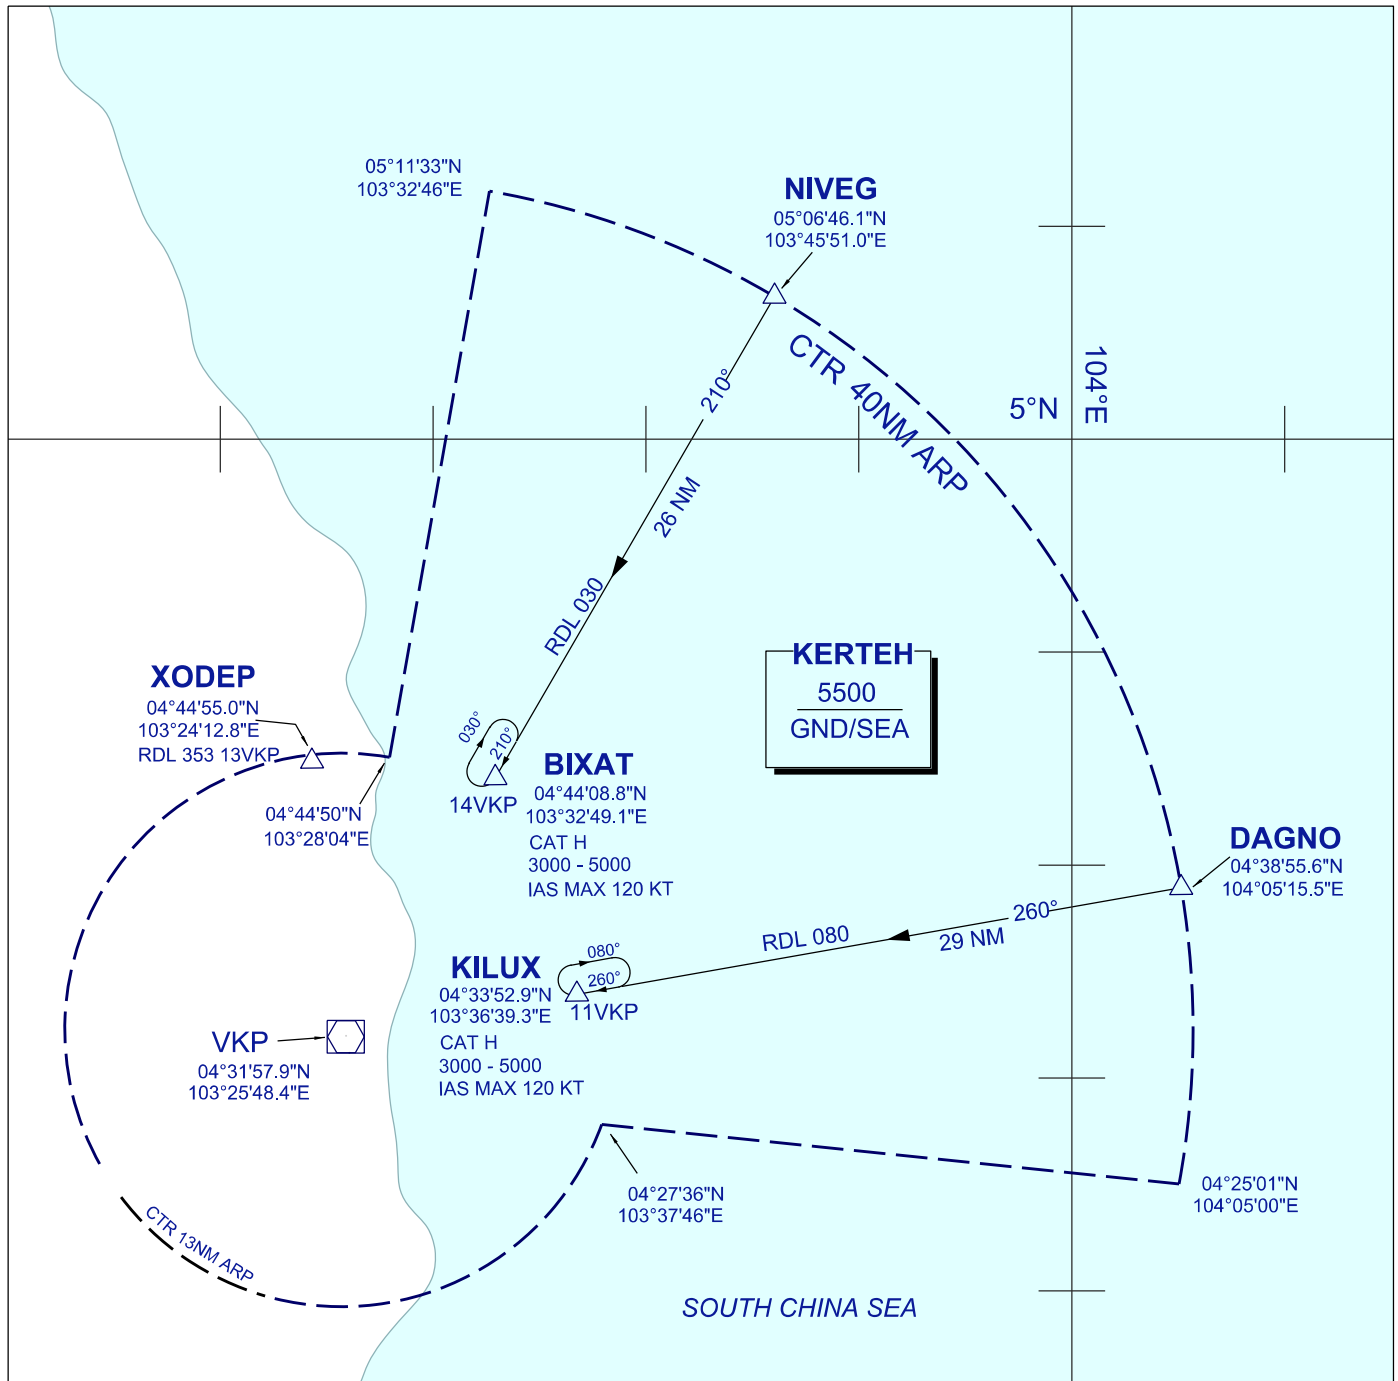

HELICOPTER ARRIVAL GATES/ROUTES

HELICOPTER ARRIVAL GATES / ROUTES

NAME OF GATE	COORDINATES OF GATE	ROUTE
1. XODEP	04°44'55.0"N 103°24'12.8"E (RDL 353/13DME VKP)	TRACK 173°/RDL 353 TO XODEP/13DME VKP
2. NIVEG	05°06'46.1"N 103°45'51.0"E (RDL 030/40DME VKP)	TRACK 210°/RDL 030 TO BIXAT/14DME VKP
3. DAGNO	04°38'55.6"N 104°05'15.5"E (RDL 080/40DME VKP)	TRACK 260°/RDL 080 TO KILUX/11DME VKP

CHANGES : UPDATING THE CHART FORMAT