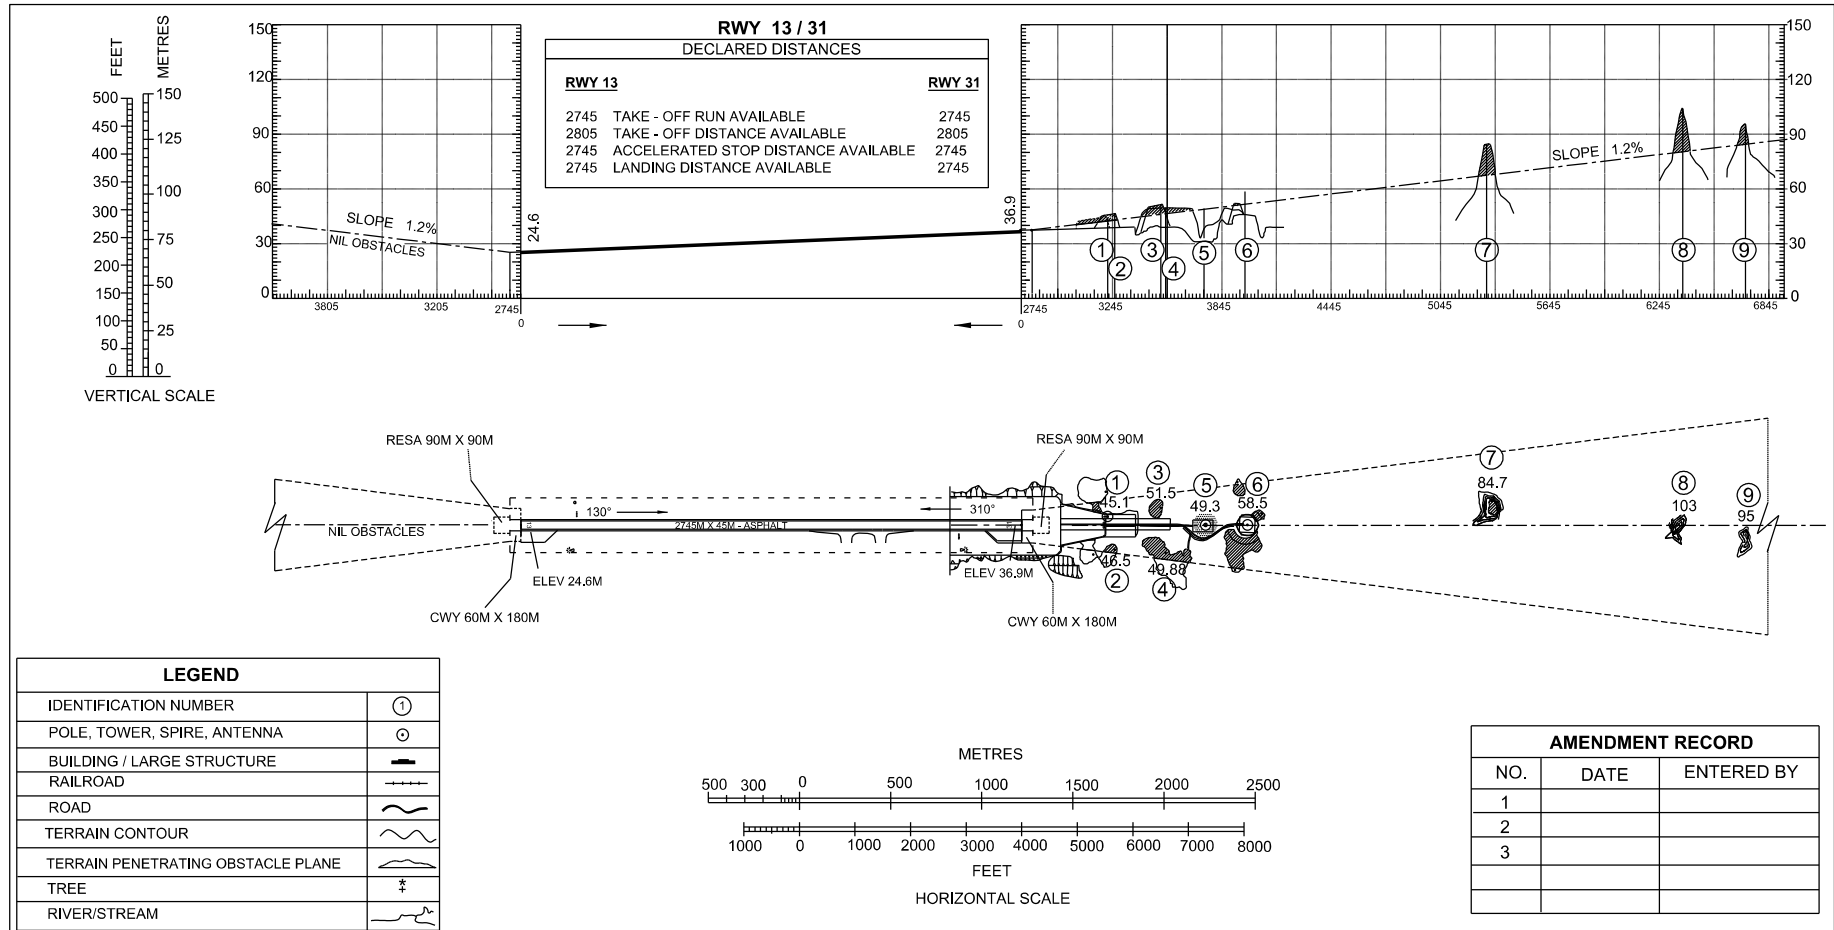

AERODROME OBSTACLE CHART - ICAO
TYPE A (OPERATING LIMITATIONS)

SIBU / SIBU

DIMENSIONS & ELEVATIONS IN METRES
MAGNETIC VARIATION : 0° E (2018)

CHANGES : CHANGE RWY TRUE BEARINGS.