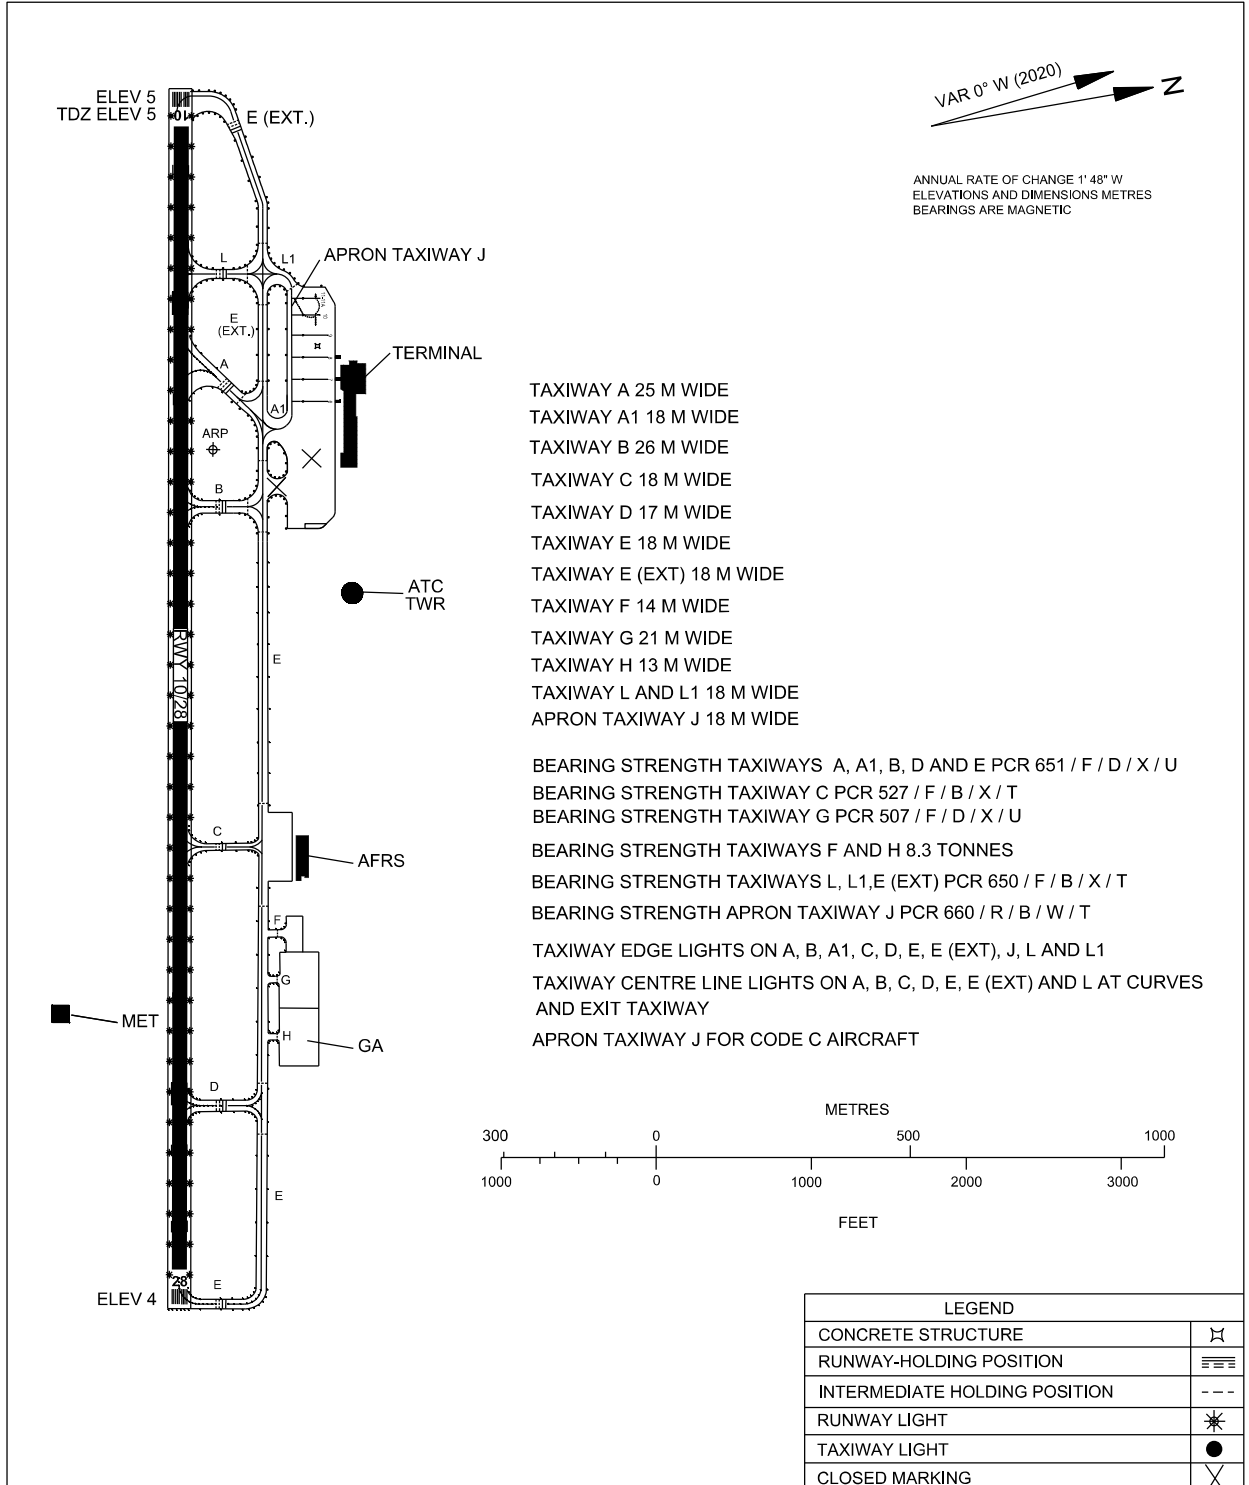

**AERODROME GROUND
MOVEMENT CHART - ICAO**

APRON ELEV
5 M

TWR	122.5
SMC	121.6
APP	120.85 (P)
	130.3 (S)
ATIS	128.85

**KOTA BHARU/SULTAN
ISMAIL PETRA AIRPORT**

CHANGES: ADD INFO TWY LIGHTS