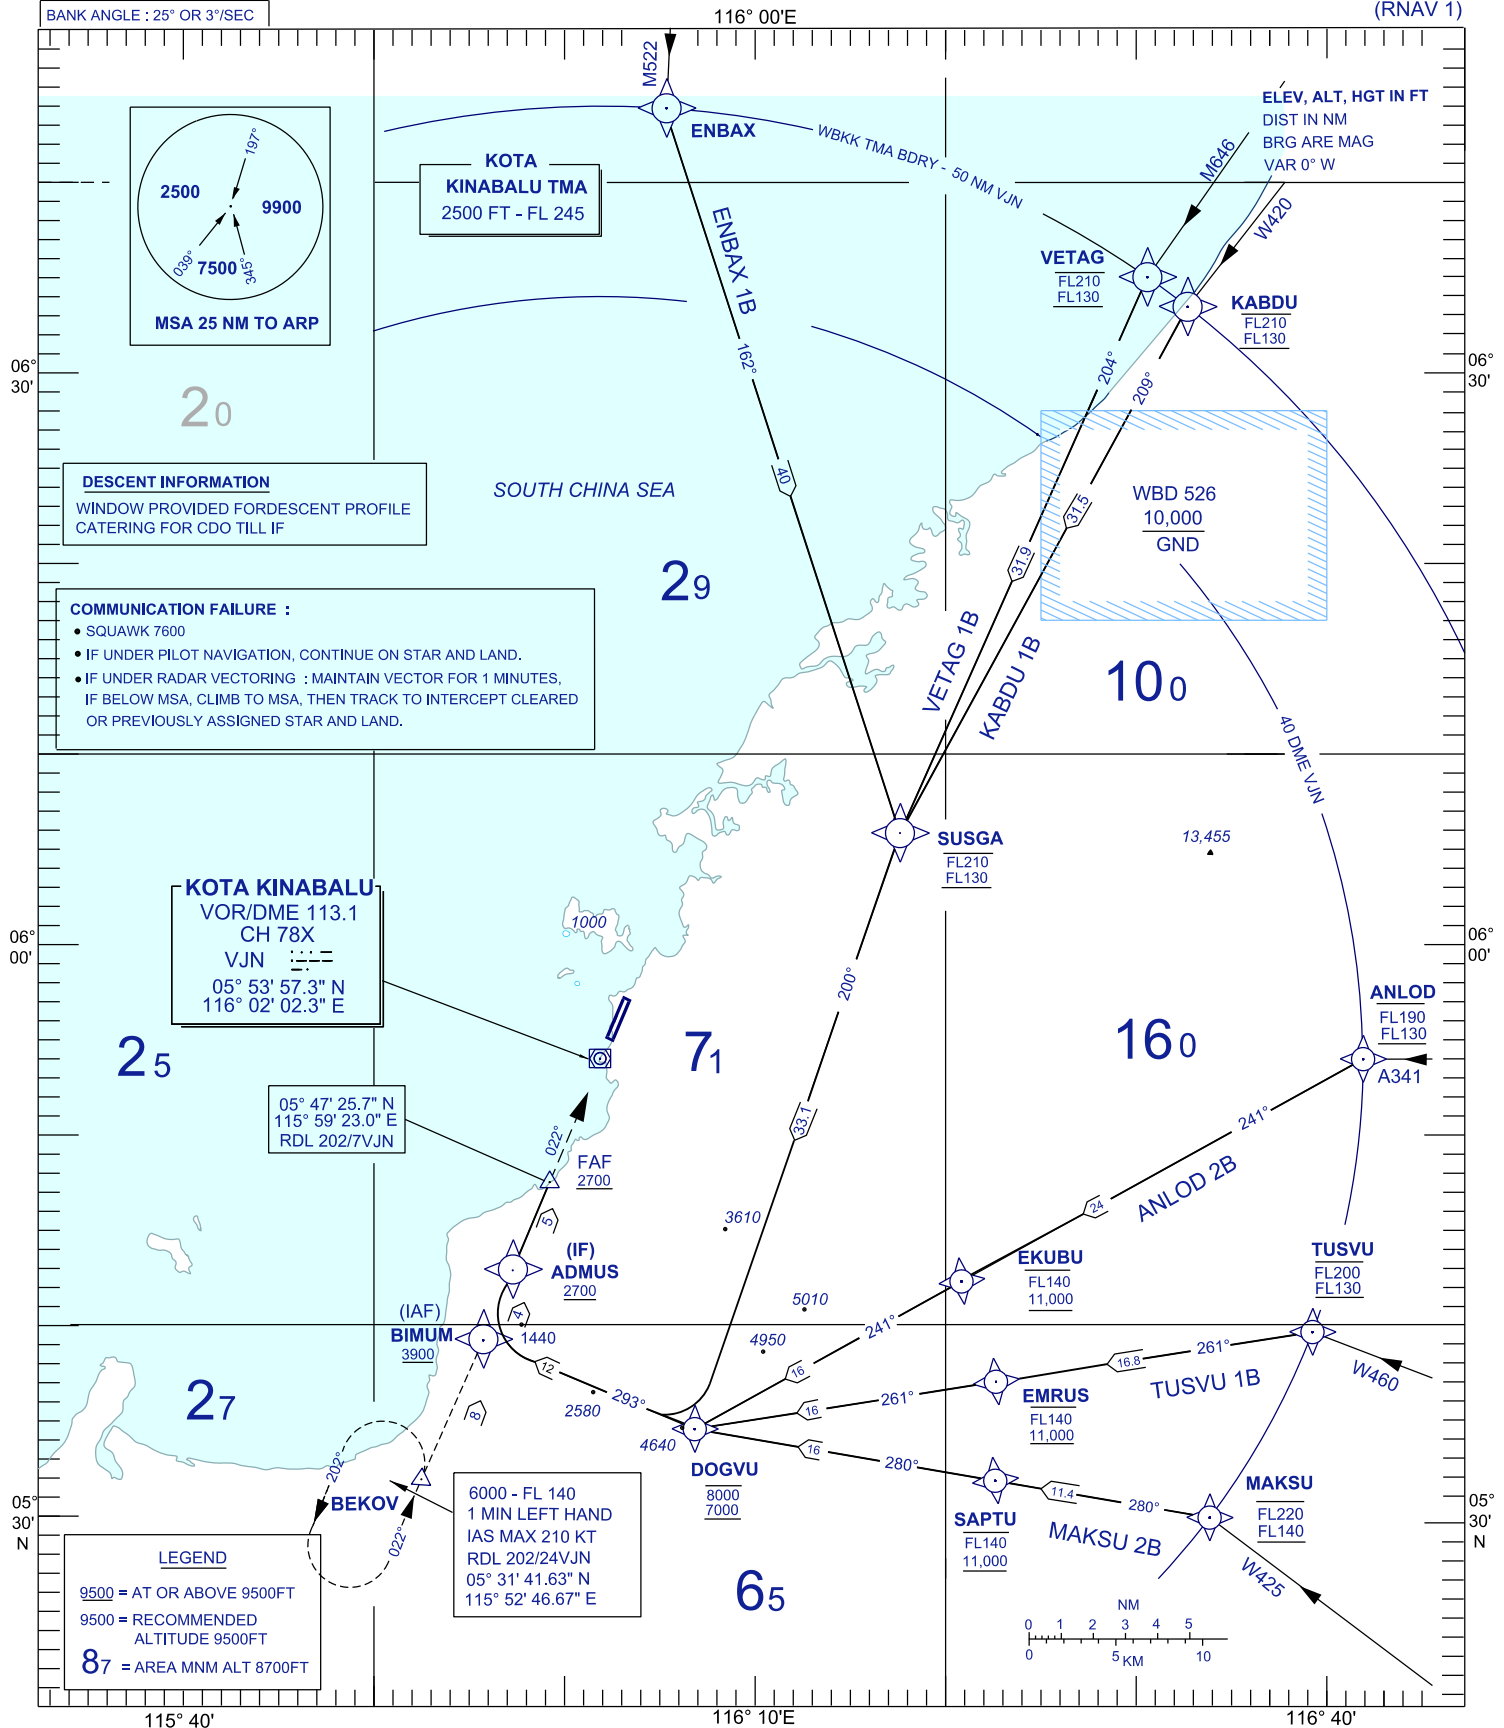

STANDARD ARRIVAL CHART INSTRUMENT (STAR) - ICAO

**KOTA KINABALU/KOTA KINABALU
(WBKK)**
RWY 02
ARRIVALS (EAST)
(RNAV 1)

TWR	118.30
APP	119.10
SMC	121.60
ATIS	127.40

TRANSITION ALTITUDE
11,000 FT

BANK ANGLE : 25° OR 3°/SEC

CHANGES : TRACK FROM WAYPOINT SUSGA TO DOGVU 203° TO READ AS 200°
AND DISTANCE 36.6 TO READ AS 33.1.