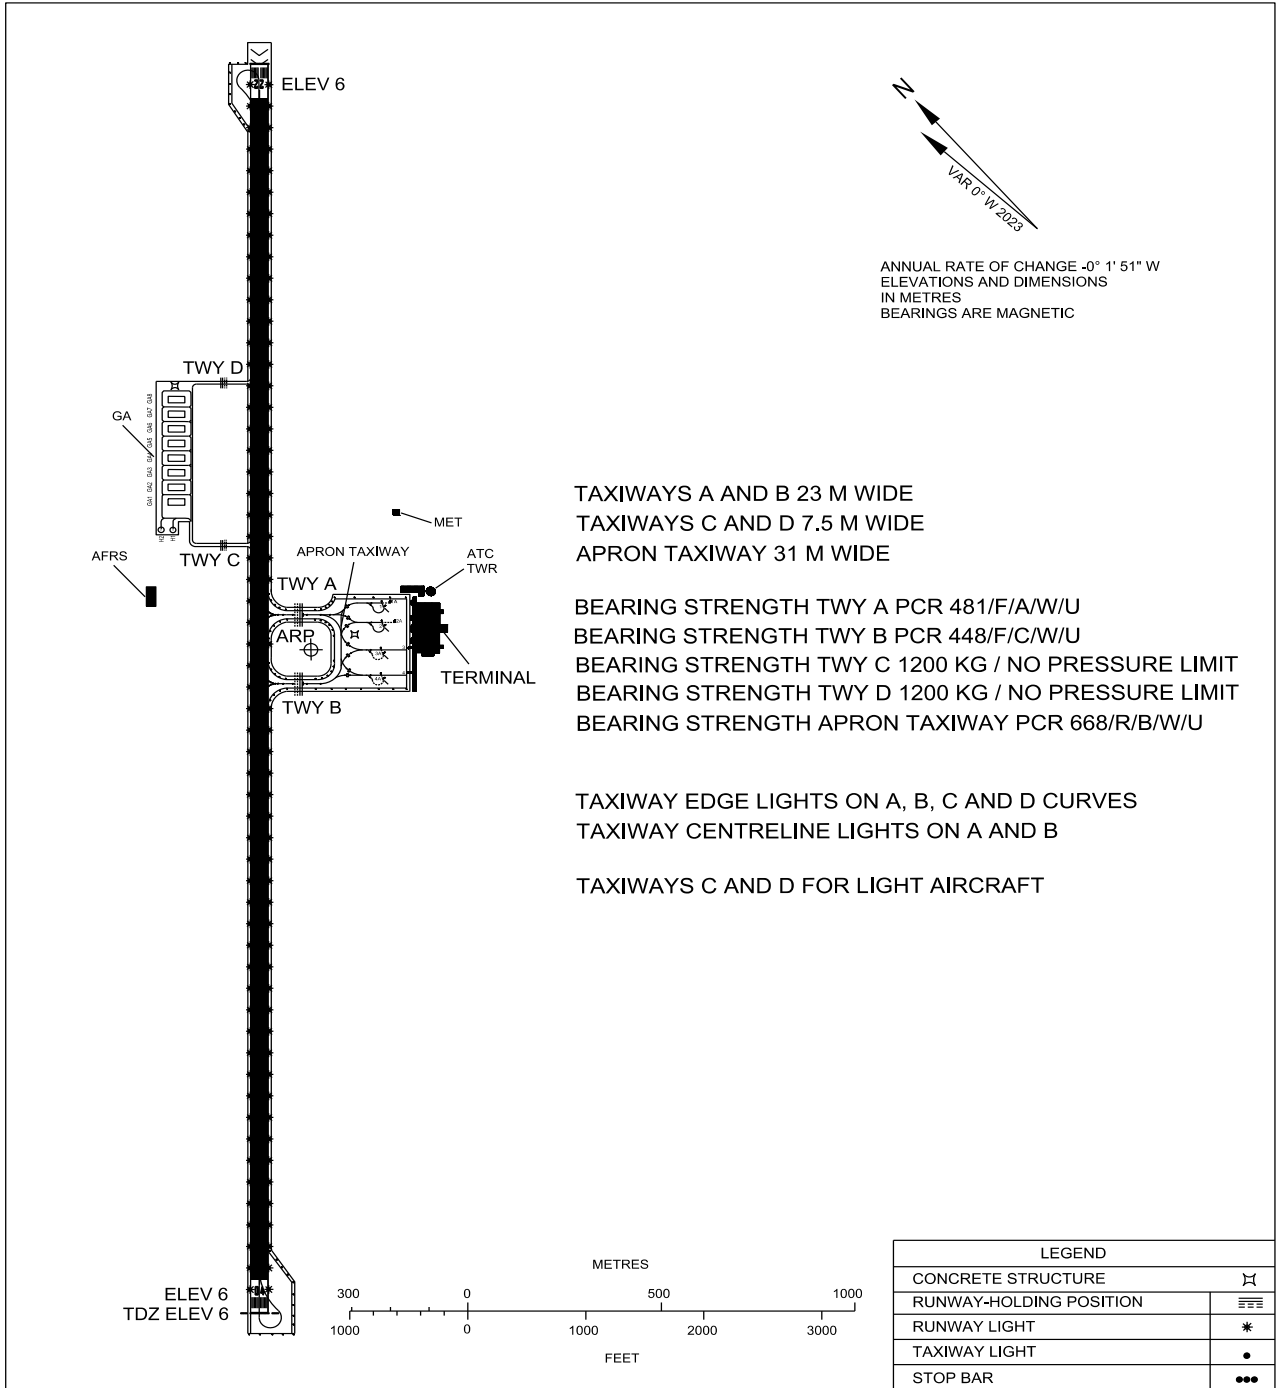

**AERODROME GROUND
MOVEMENT CHART - ICAO**

APRON ELEV
5 M

TWR	123.6 (PRY)
	119.05 (SRY)
	235.32 (UHF)
	121.5 (EMERG)
SMC	121.6
ATIS	126.65

**KUALA TERENGGANU/
SULTAN MAHMUD AIRPORT**

CHANGES : ATIS COMMUNICATION FREQUENCIES