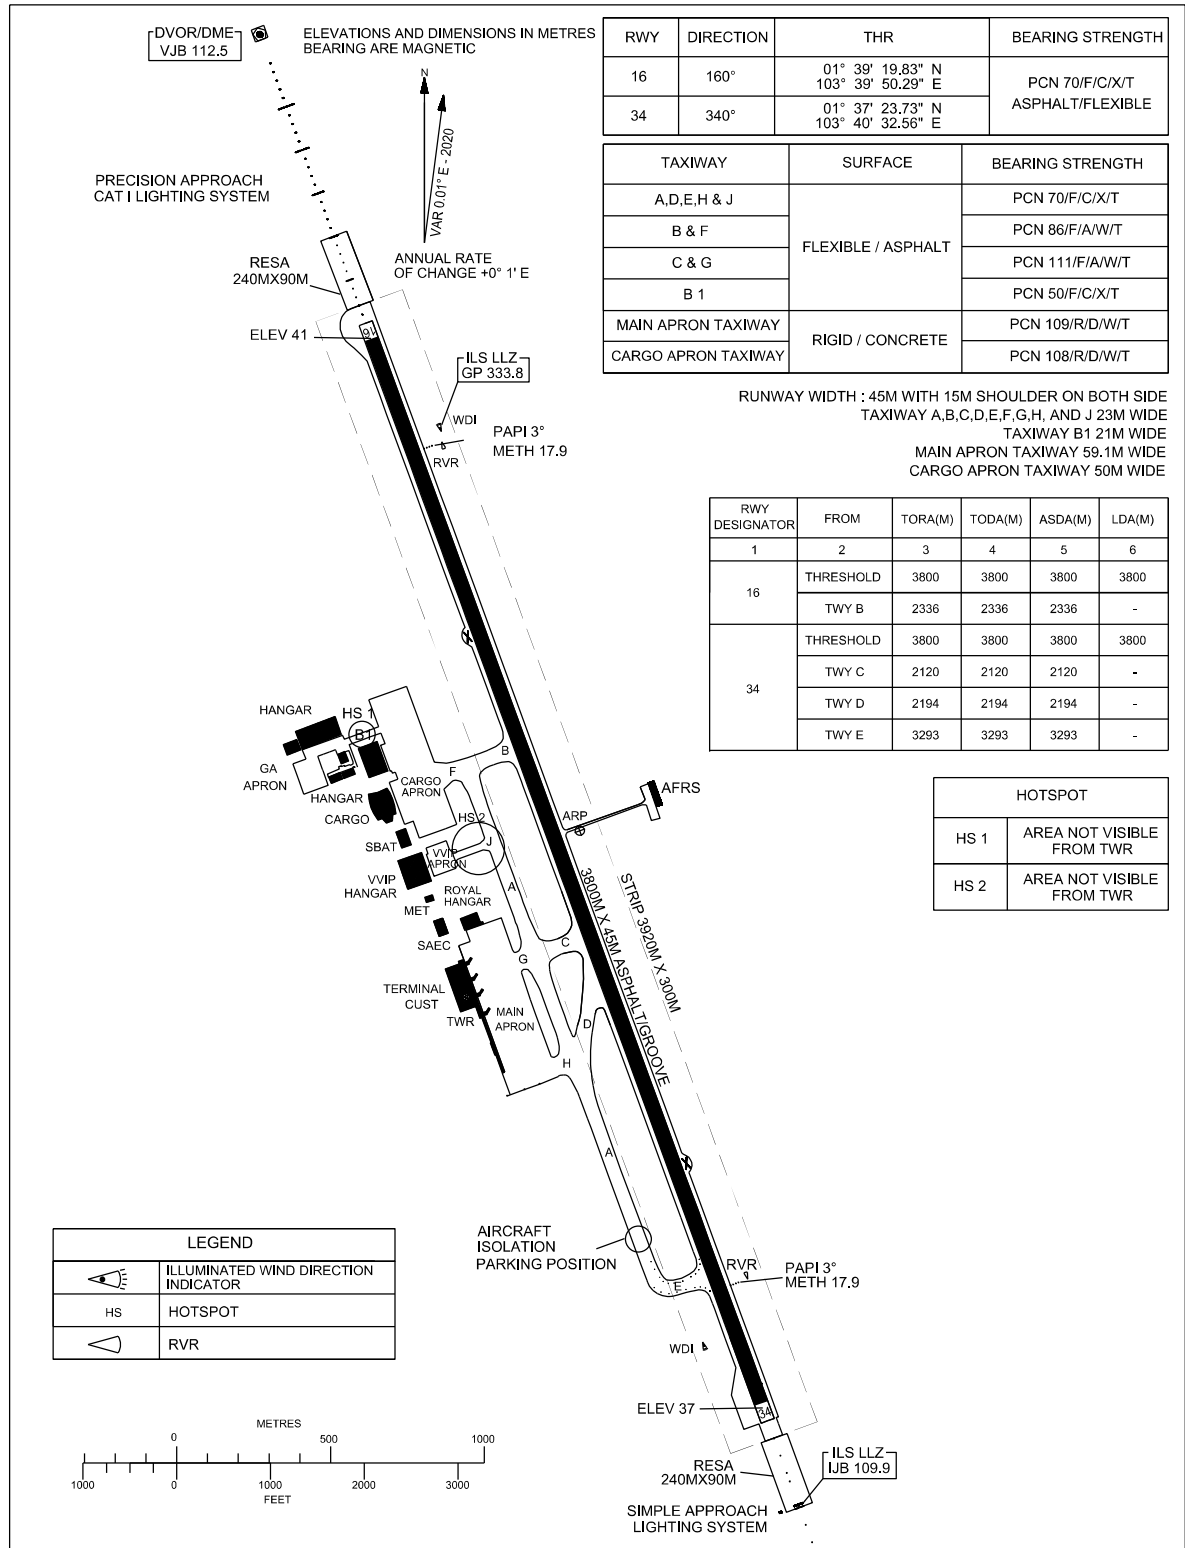

**AERODROME/HELIPORT
CHART - ICAO**

01° 38' 26" N
103° 40' 13" E

ELEV 41M

SMC	121.80 MHZ
TWR	118.15 MHZ
APP	124.70 MHZ
	121.05 MHZ
ATIS	123.05 MHZ

**JOHOR BAHRU
SENAI INTERNATIONAL
AIRPORT**

CHANGES : REPLACEMENT CHART