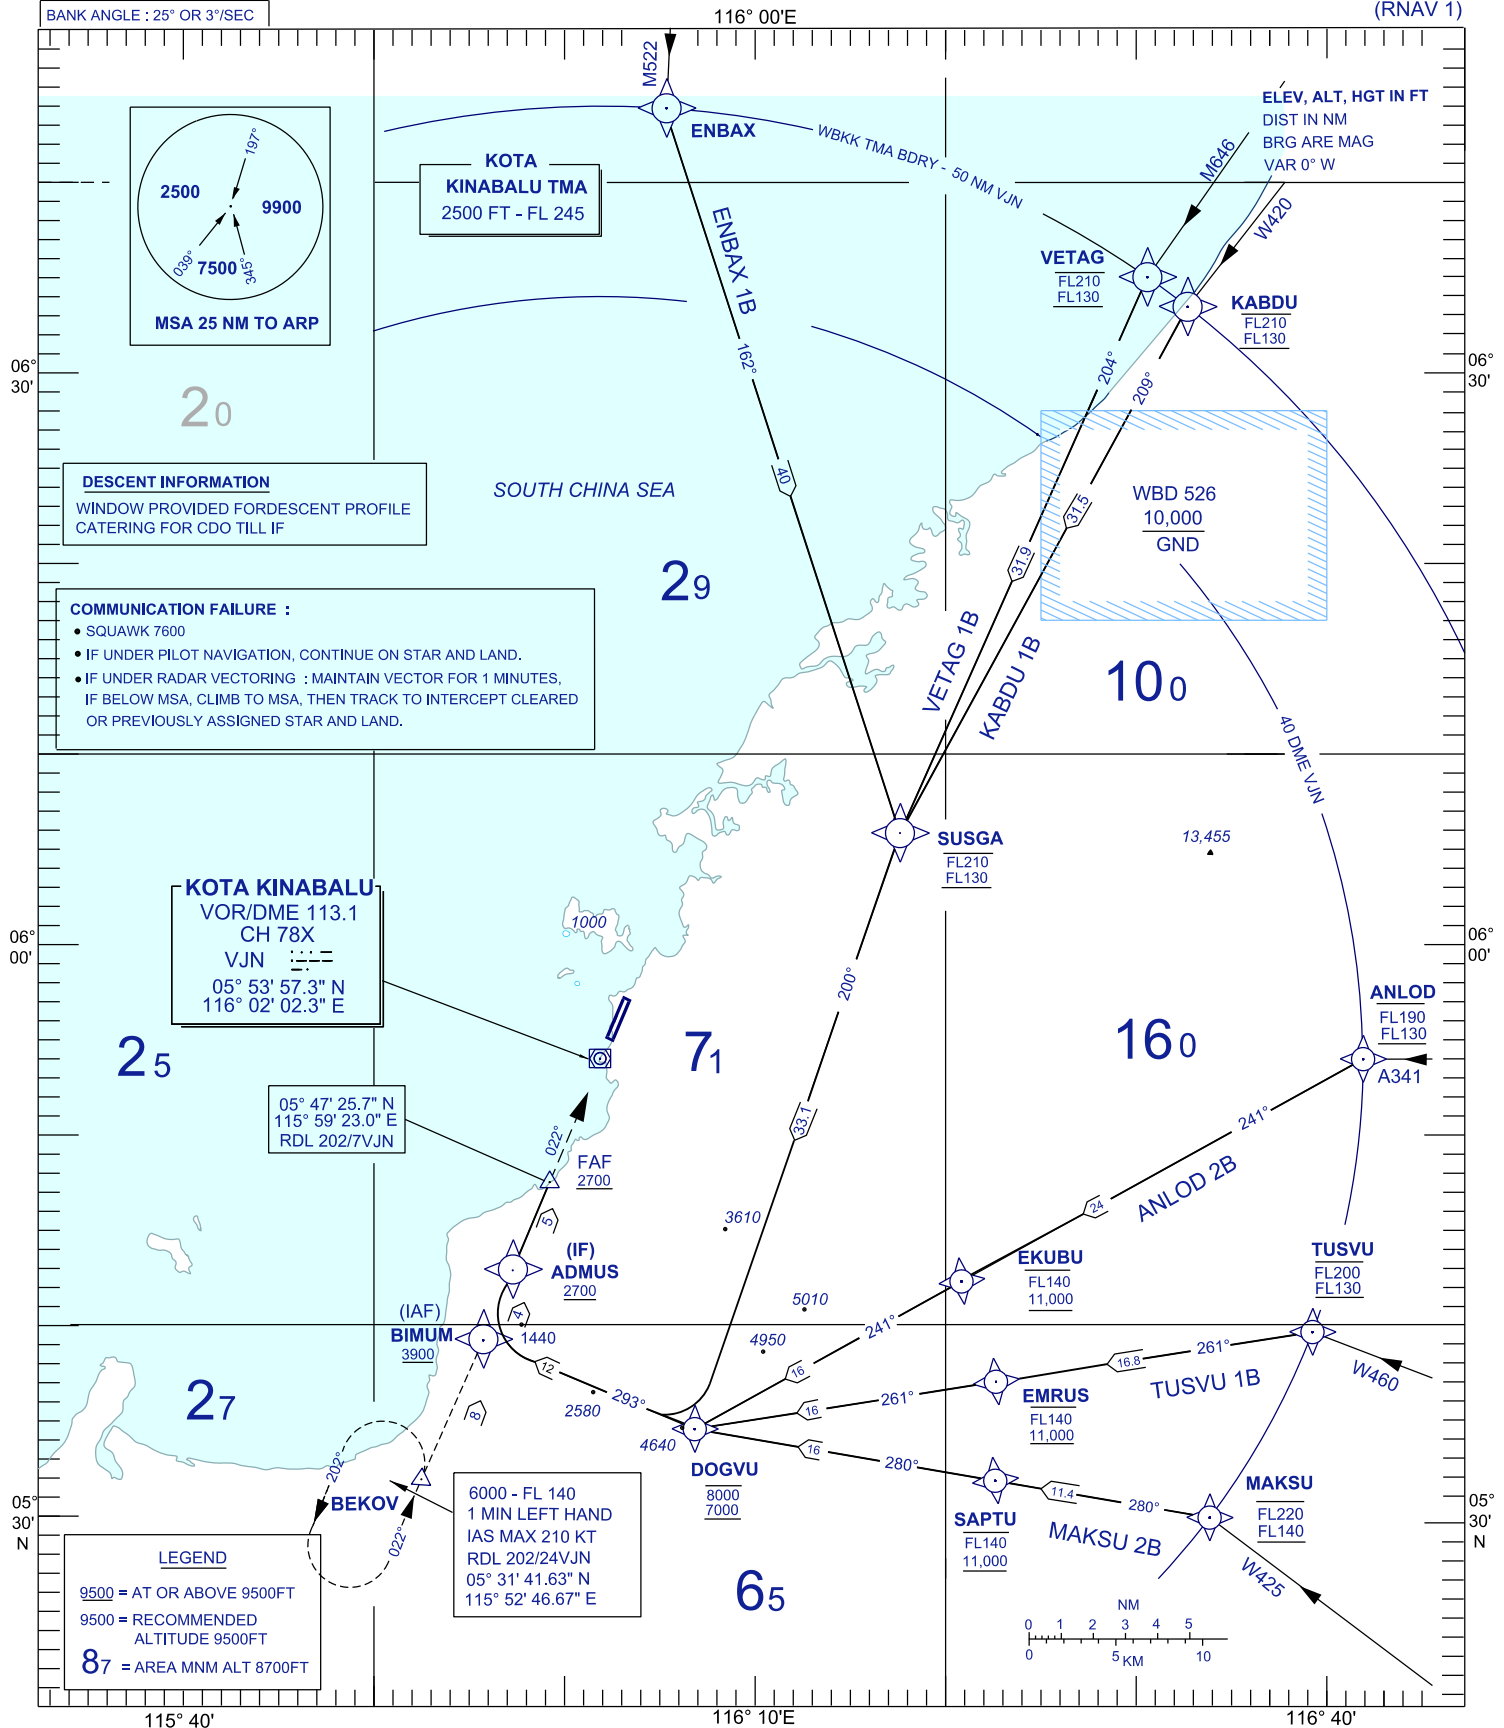

STANDARD ARRIVAL CHART INSTRUMENT (STAR) - ICAO

**KOTA KINABALU/KOTA KINABALU
(WBKK)**
RWY 02
ARRIVALS (EAST)
(RNAV 1)

| | |
|------|--------|
| TWR | 118.30 |
| APP | 119.10 |
| SMC | 121.60 |
| ATIS | 127.40 |

TRANSITION ALTITUDE
11,000 FT

BANK ANGLE : 25° OR 3°/SEC

CHANGES : TRACK FROM WAYPOINT SUSGA TO DOGVU 203° TO READ AS 200°
AND DISTANCE 36.6 TO READ AS 33.1.