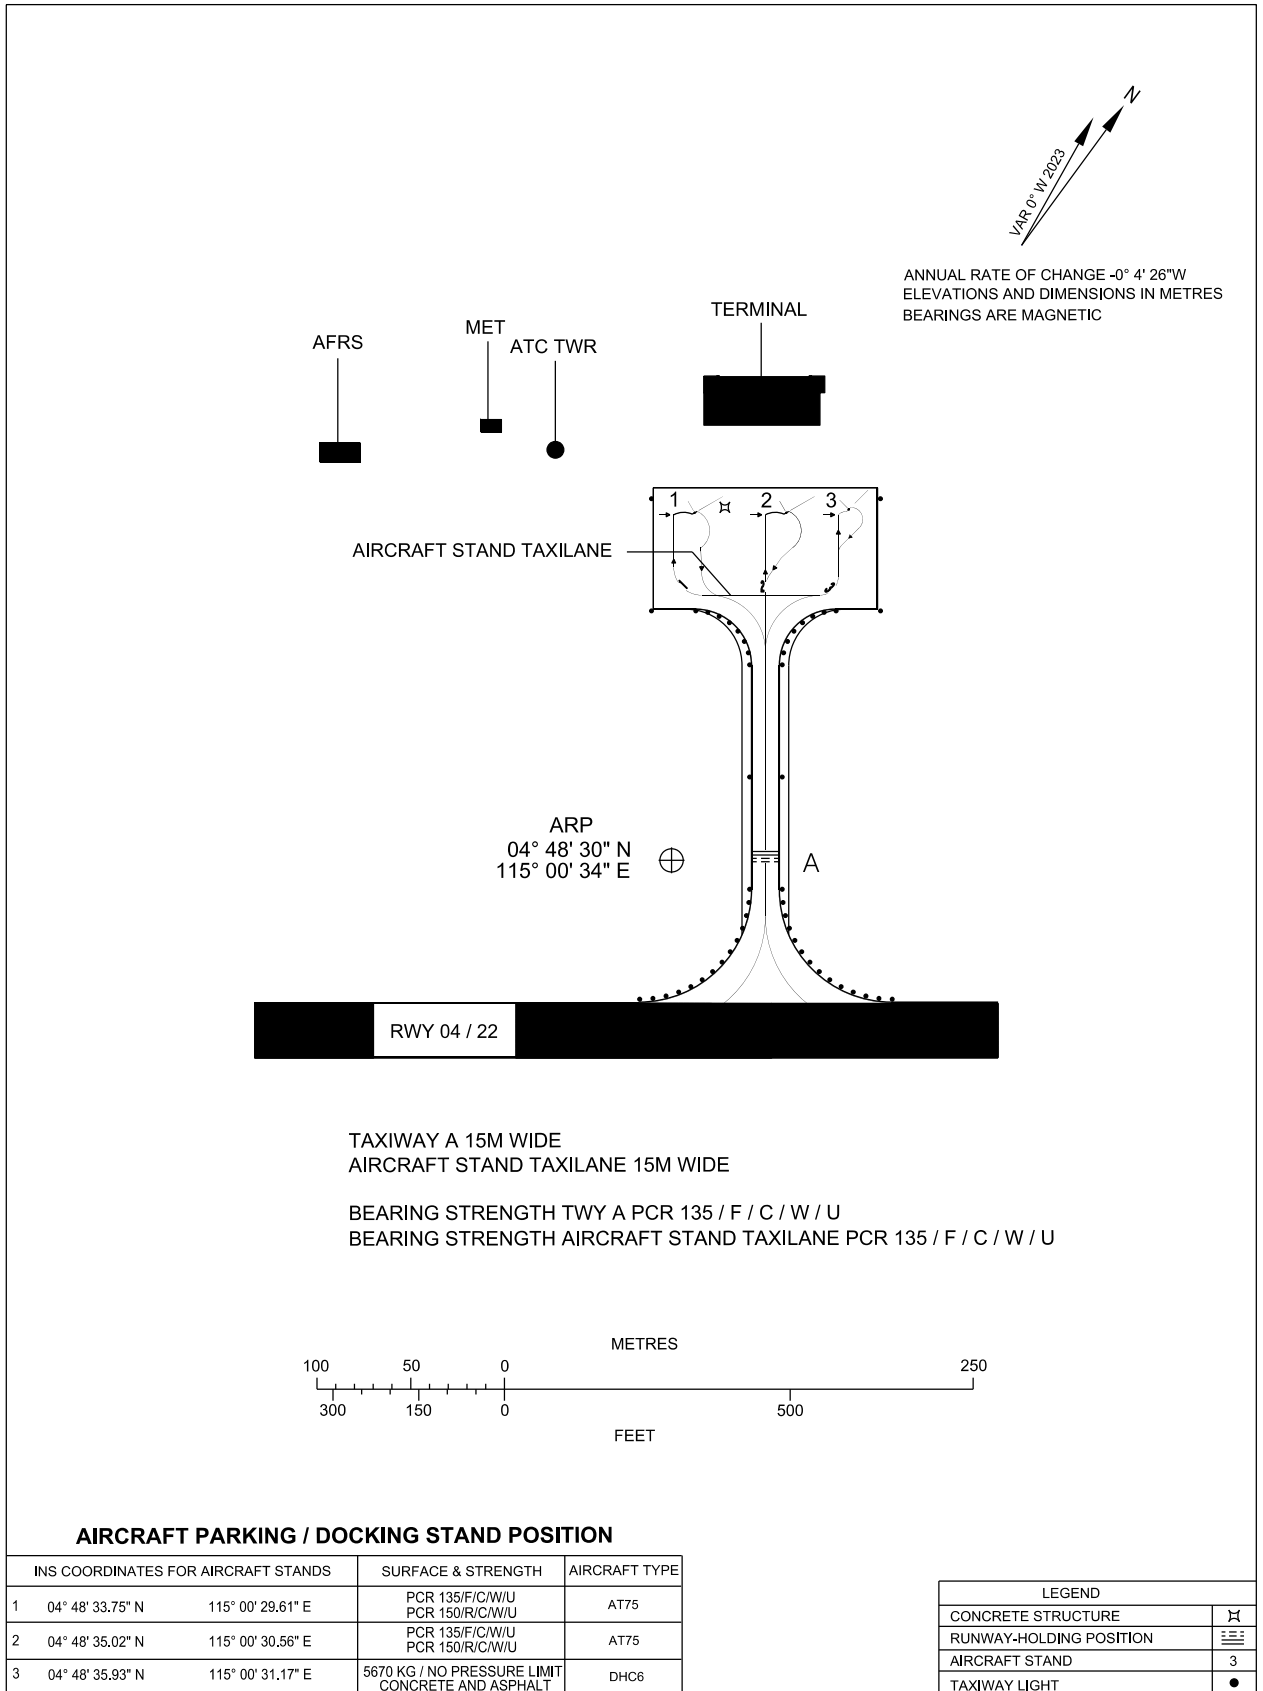

**AIRCRAFT PARKING/  
DOCKING CHART - ICAO**

APRON ELEV  
3 M

TWR	124.30 (PRY)
	118.50 (SRY)
SMC	121.95
EMERG	121.50

**LIMBANG/  
LIMBANG AIRPORT**

CHANGES : ADD TWR SECONDARY FREQUENCY