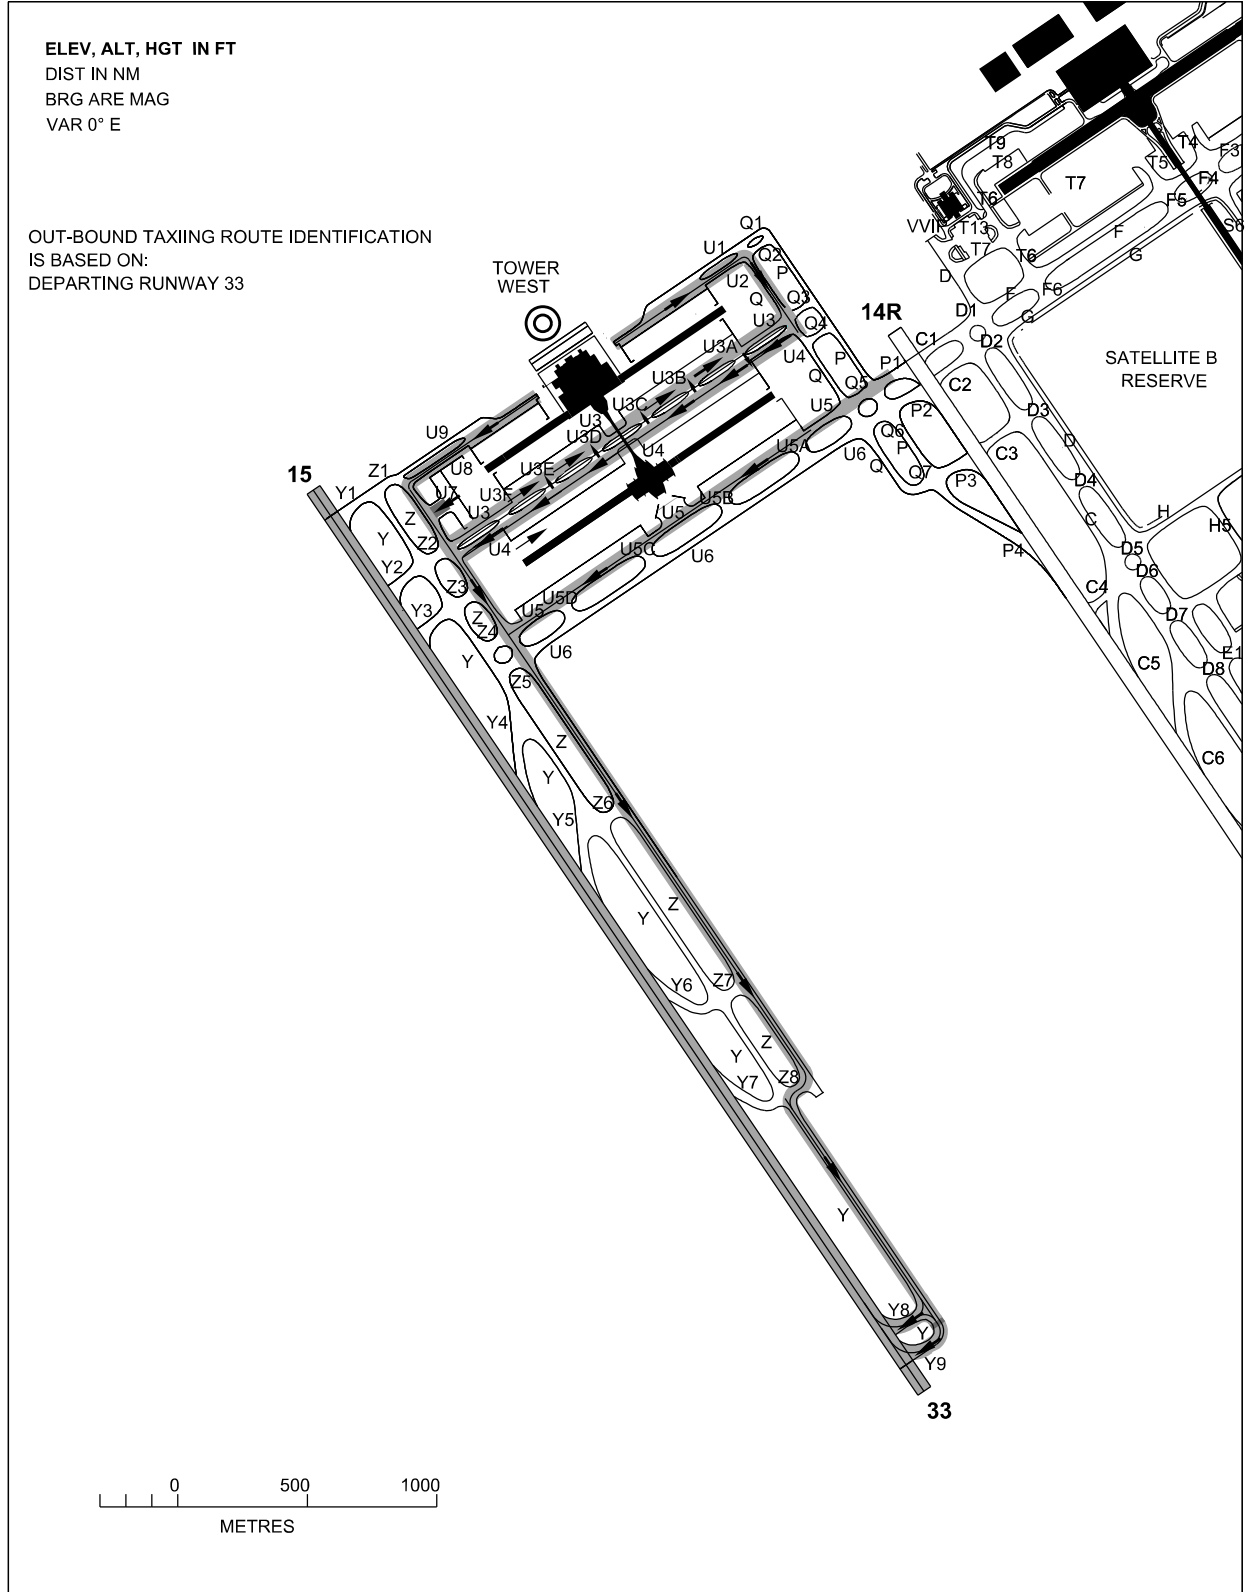

**KLIA TERMINAL 2
TAXI ROUTES DEPARTURES
RUNWAY 33**

ELEV
21 M

TOWER	119.800
GROUND	118.050
	122.525
	121.725
	122.550
	130.750

**SEPANG/
KL INTERNATIONAL
AIRPORT**

CHANGES : RENAME KLIA2 TO KLIA TERMINAL 2.