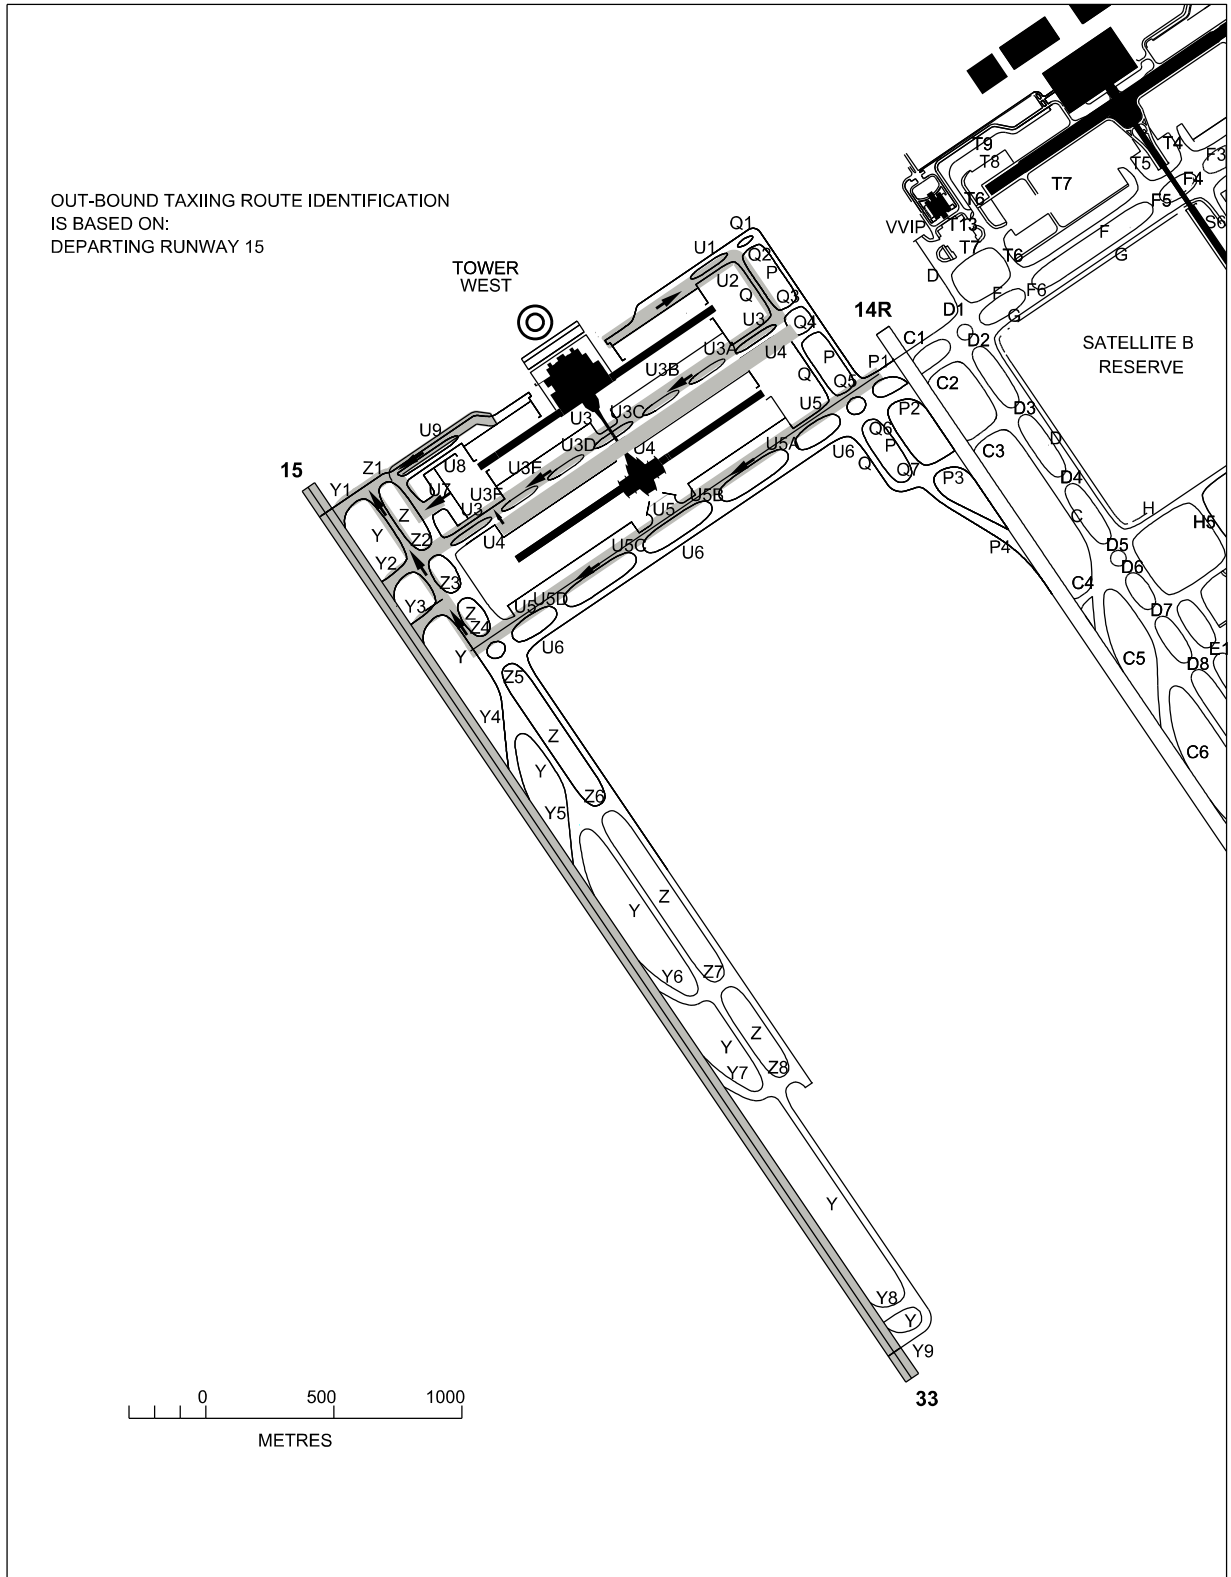

**KLIA TERMINAL 2
TAXI ROUTES DEPARTURES
RUNWAY 15**

ELEV
21 M

TOWER	119.800
GROUND	118.050
	122.525
	121.725
	122.550
	130.750

**SEPANG /
KL INTERNATIONAL
AIRPORT**

CHANGES : KLIA2 MAIN TERMINAL TO KLIA TERMINAL 2
MAIN TERMINAL TO KLIA TERMINAL 1.