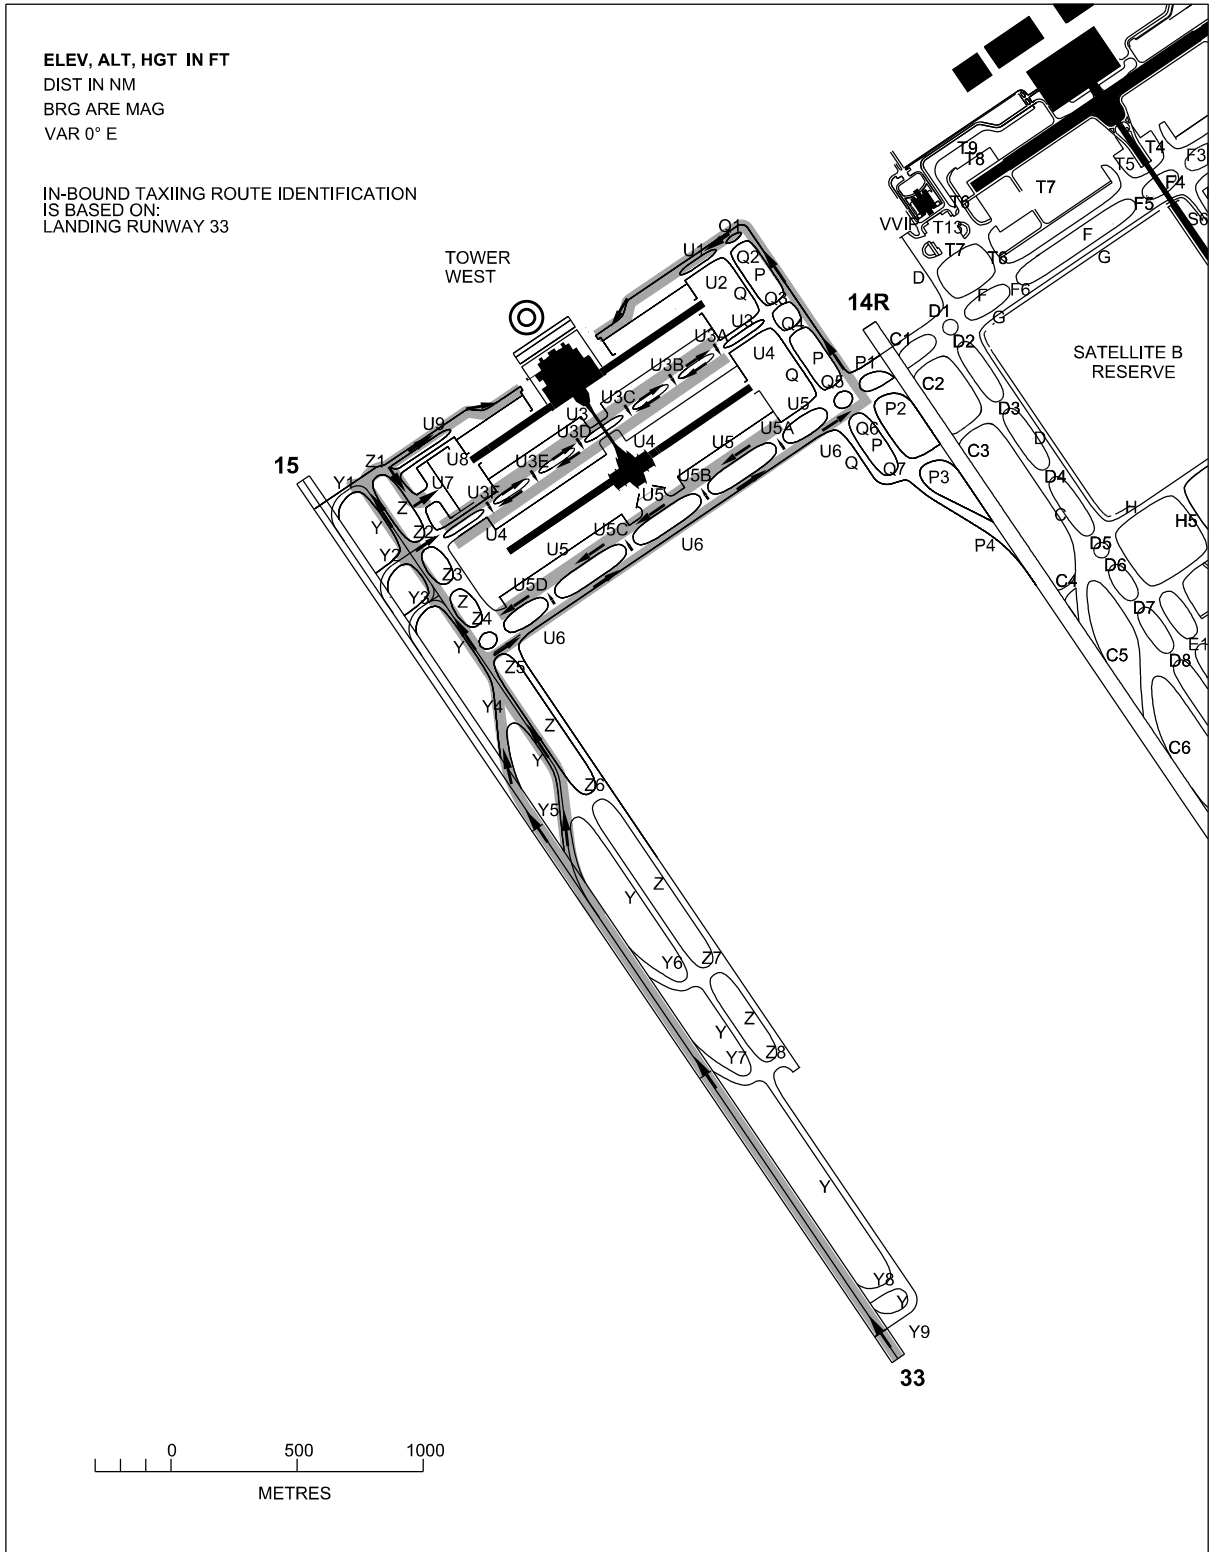

KLIA TERMINAL 2 TAXI ROUTES ARRIVALS RUNWAY 33

ELEV
21 M

TOWER	119.800
GROUND	118.050
	122.525
	121.725
	122.550
	130.750

SEPANG / KL INTERNATIONAL AIRPORT

CHANGES : RENAME KLIA2 TO KLIA TERMINAL 2.