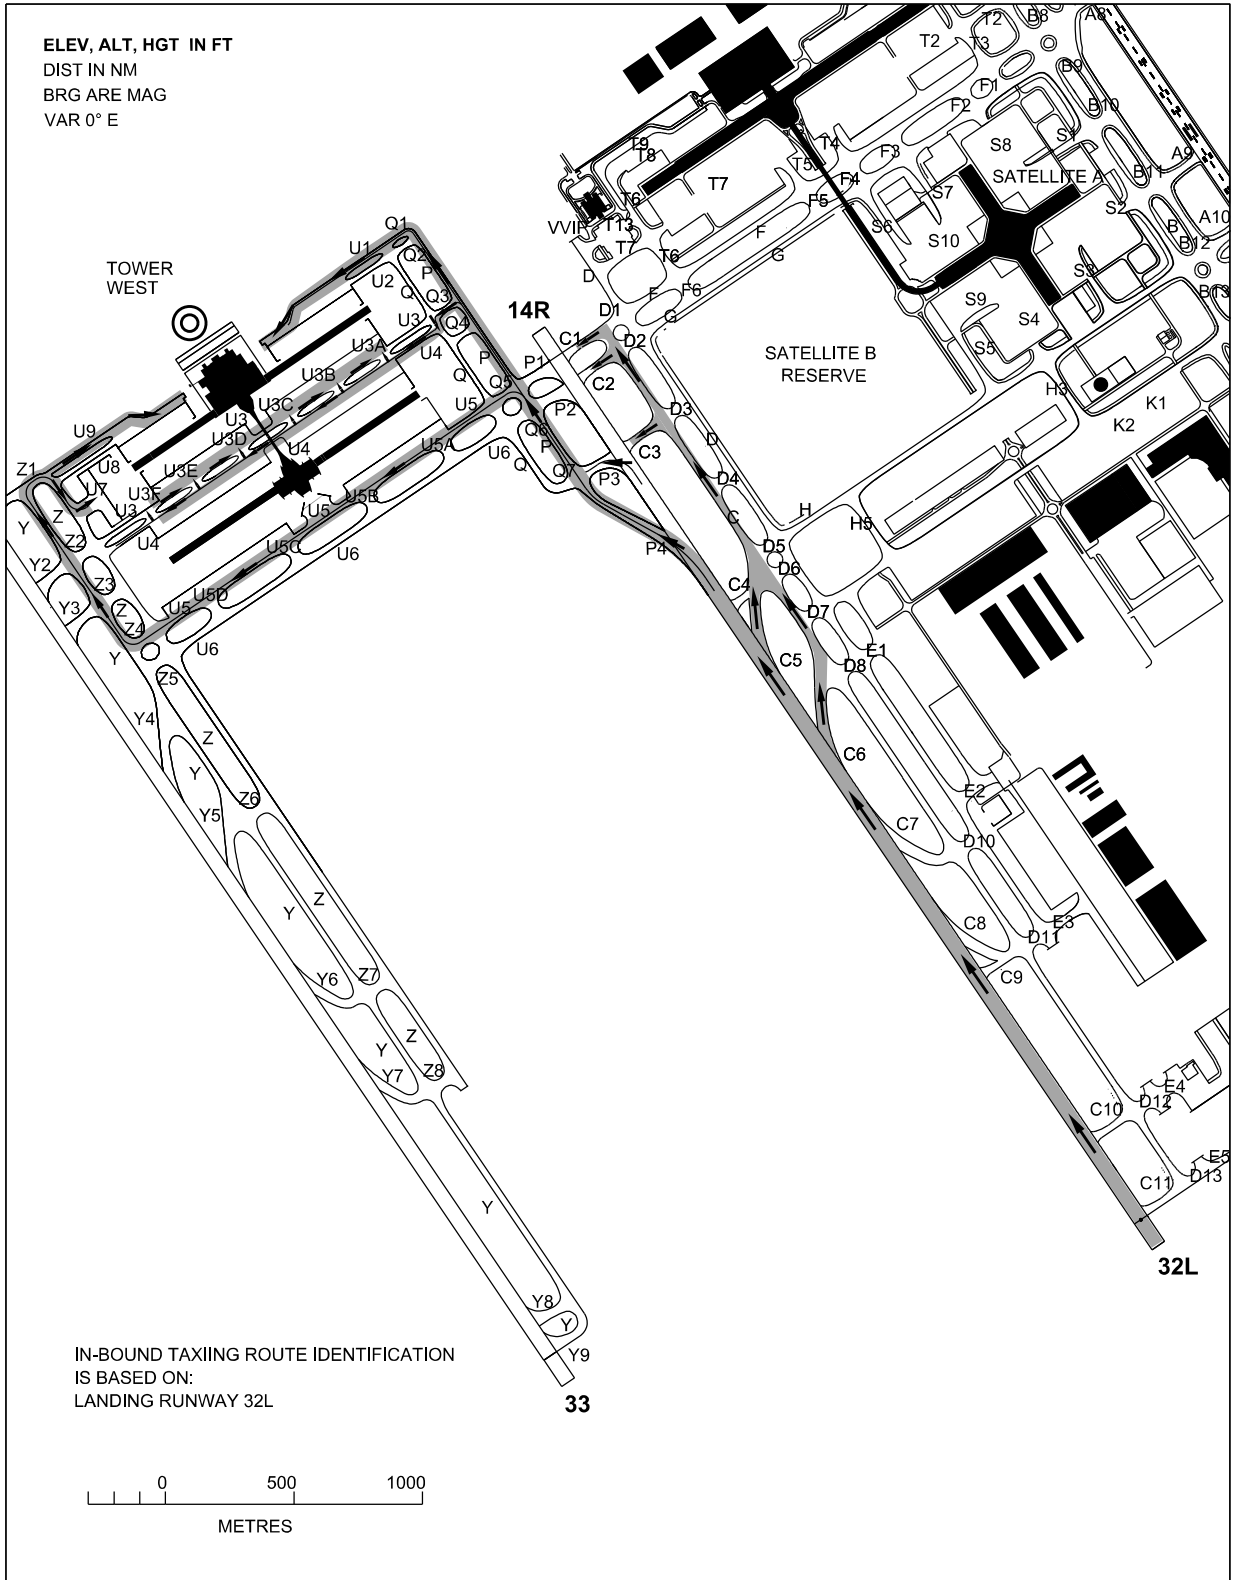

**KLIA TERMINAL 2
TAXI ROUTES ARRIVALS
RUNWAY 32L**

ELEV
21 M

TOWER	118.500
GROUND	122.525
	118.050
	121.725
	122.550
	130.750

**SEPANG /
KL INTERNATIONAL
AIRPORT**

CHANGES : RENAME KLIA2 TO KLIA TERMINAL 2.