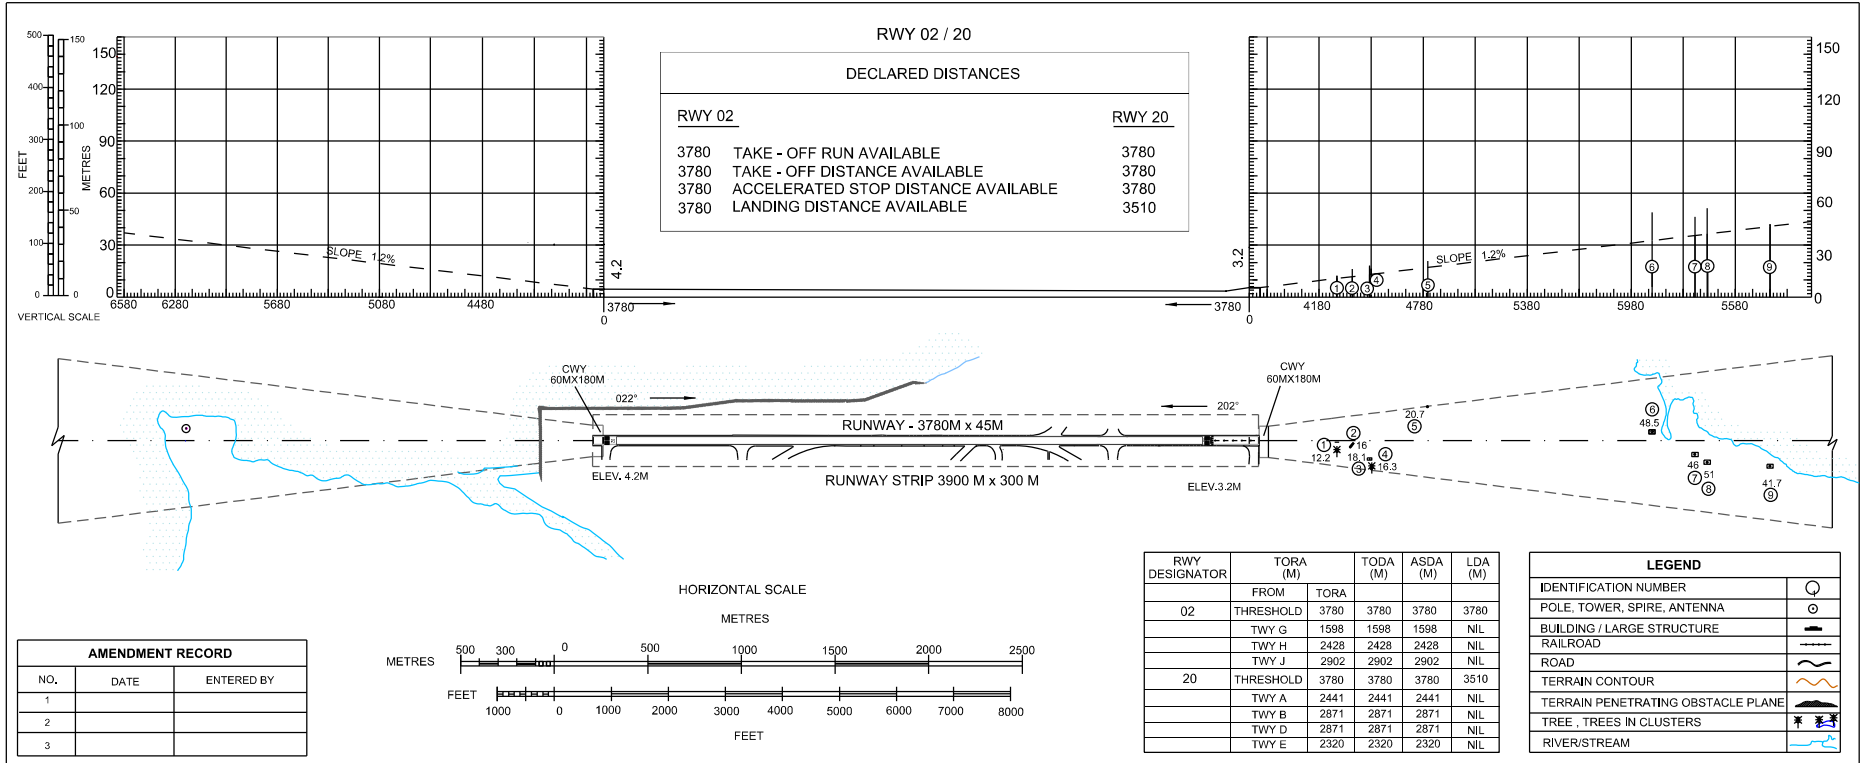

AERODROME OBSTACLE CHART - ICAO TYPE A (OPERATING LIMITATIONS)

KOTA KINABALU/KOTA KINABALU

CHANGES : ADD ADDITIONAL DECLARED DISTANCES.