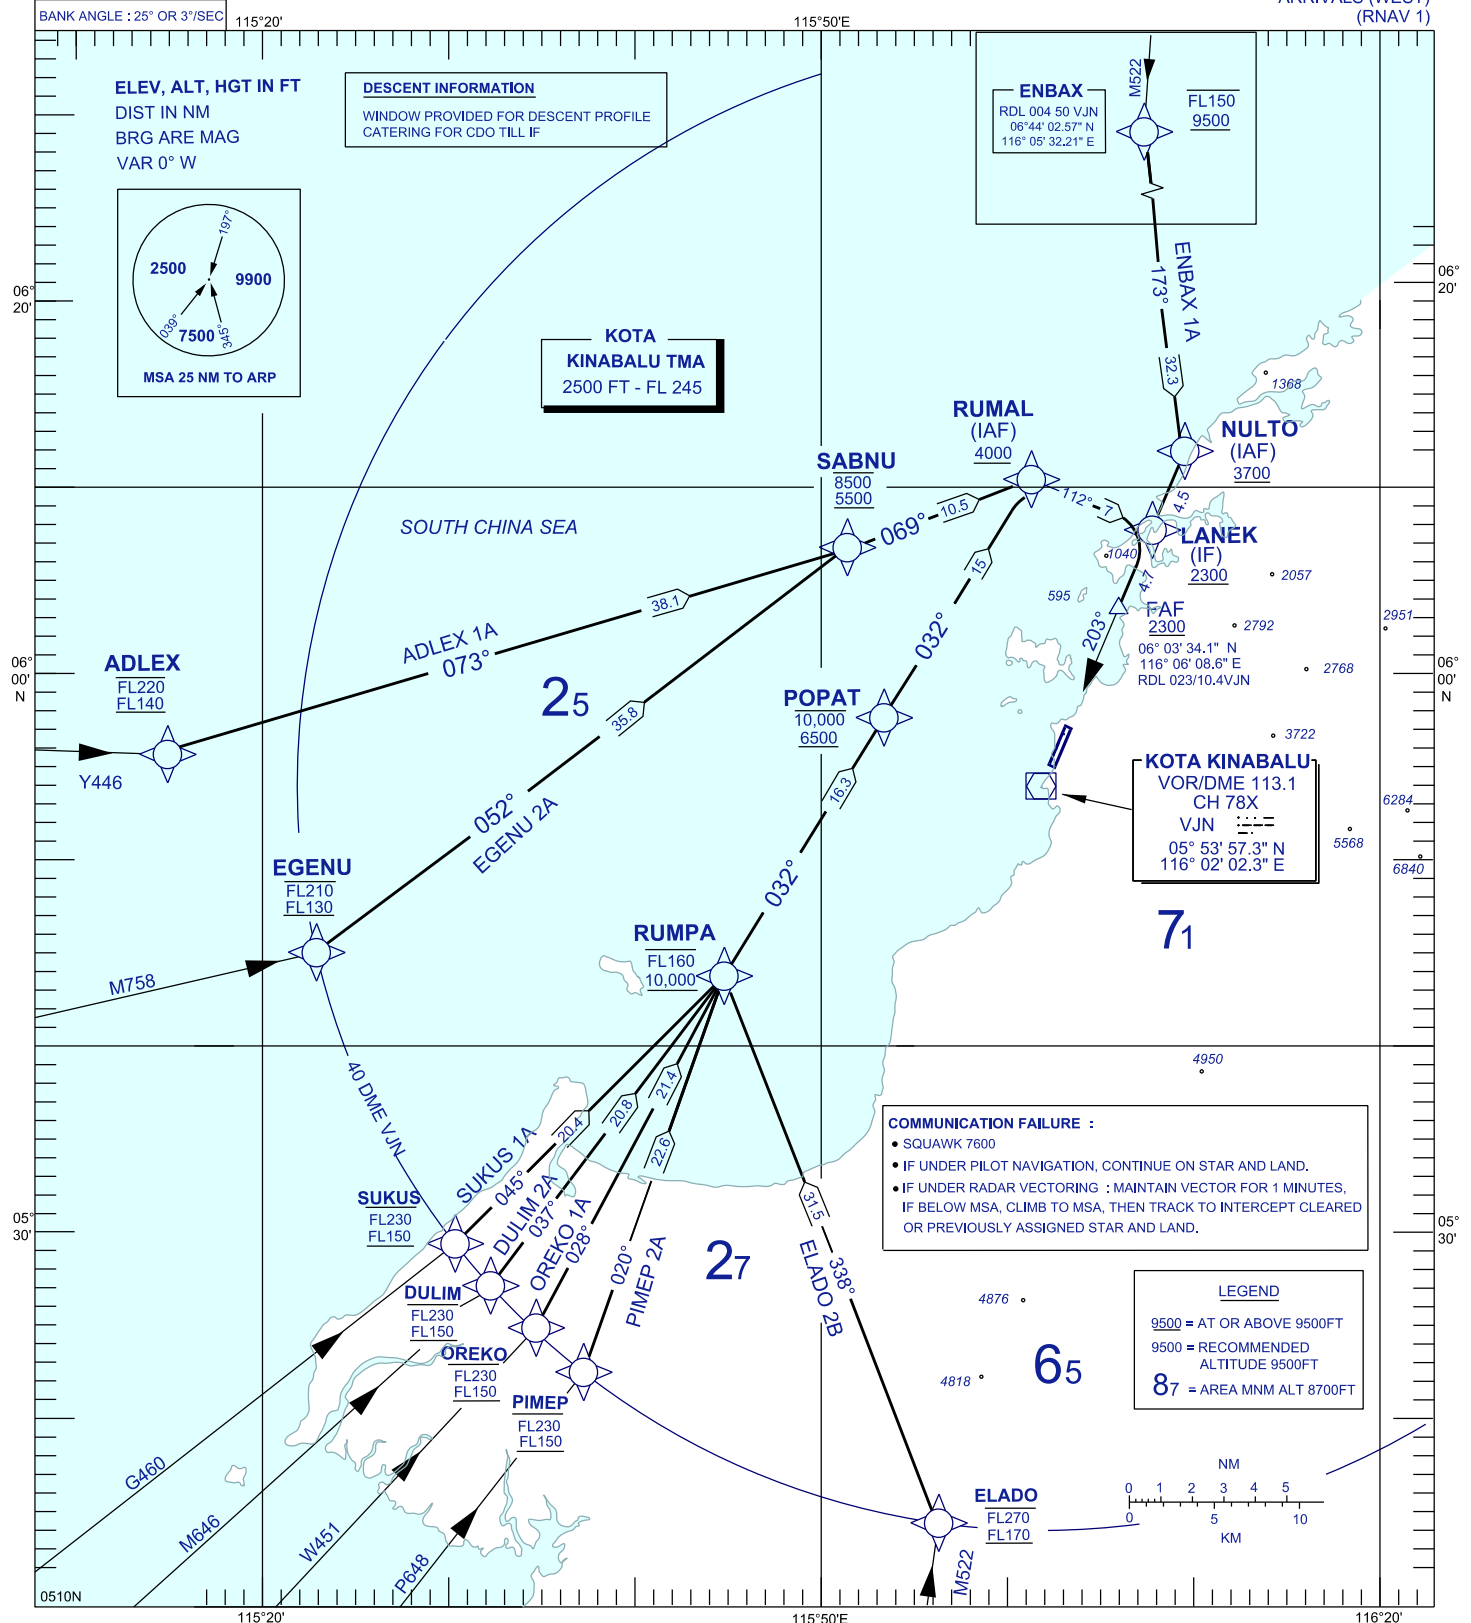

STANDARD ARRIVAL CHART INSTRUMENT (STAR) - ICAO

TRANSITION ALTITUDE
11,000 FT

APP 119.1
TWR 118.3
GND 121.6
ATIS 127.4

KOTA KINABALU/KOTA KINABALU (WBKK) RWY 20 ARRIVALS (WEST) (RNAV 1)

CHANGES : UPDATING THE CHART FORMAT