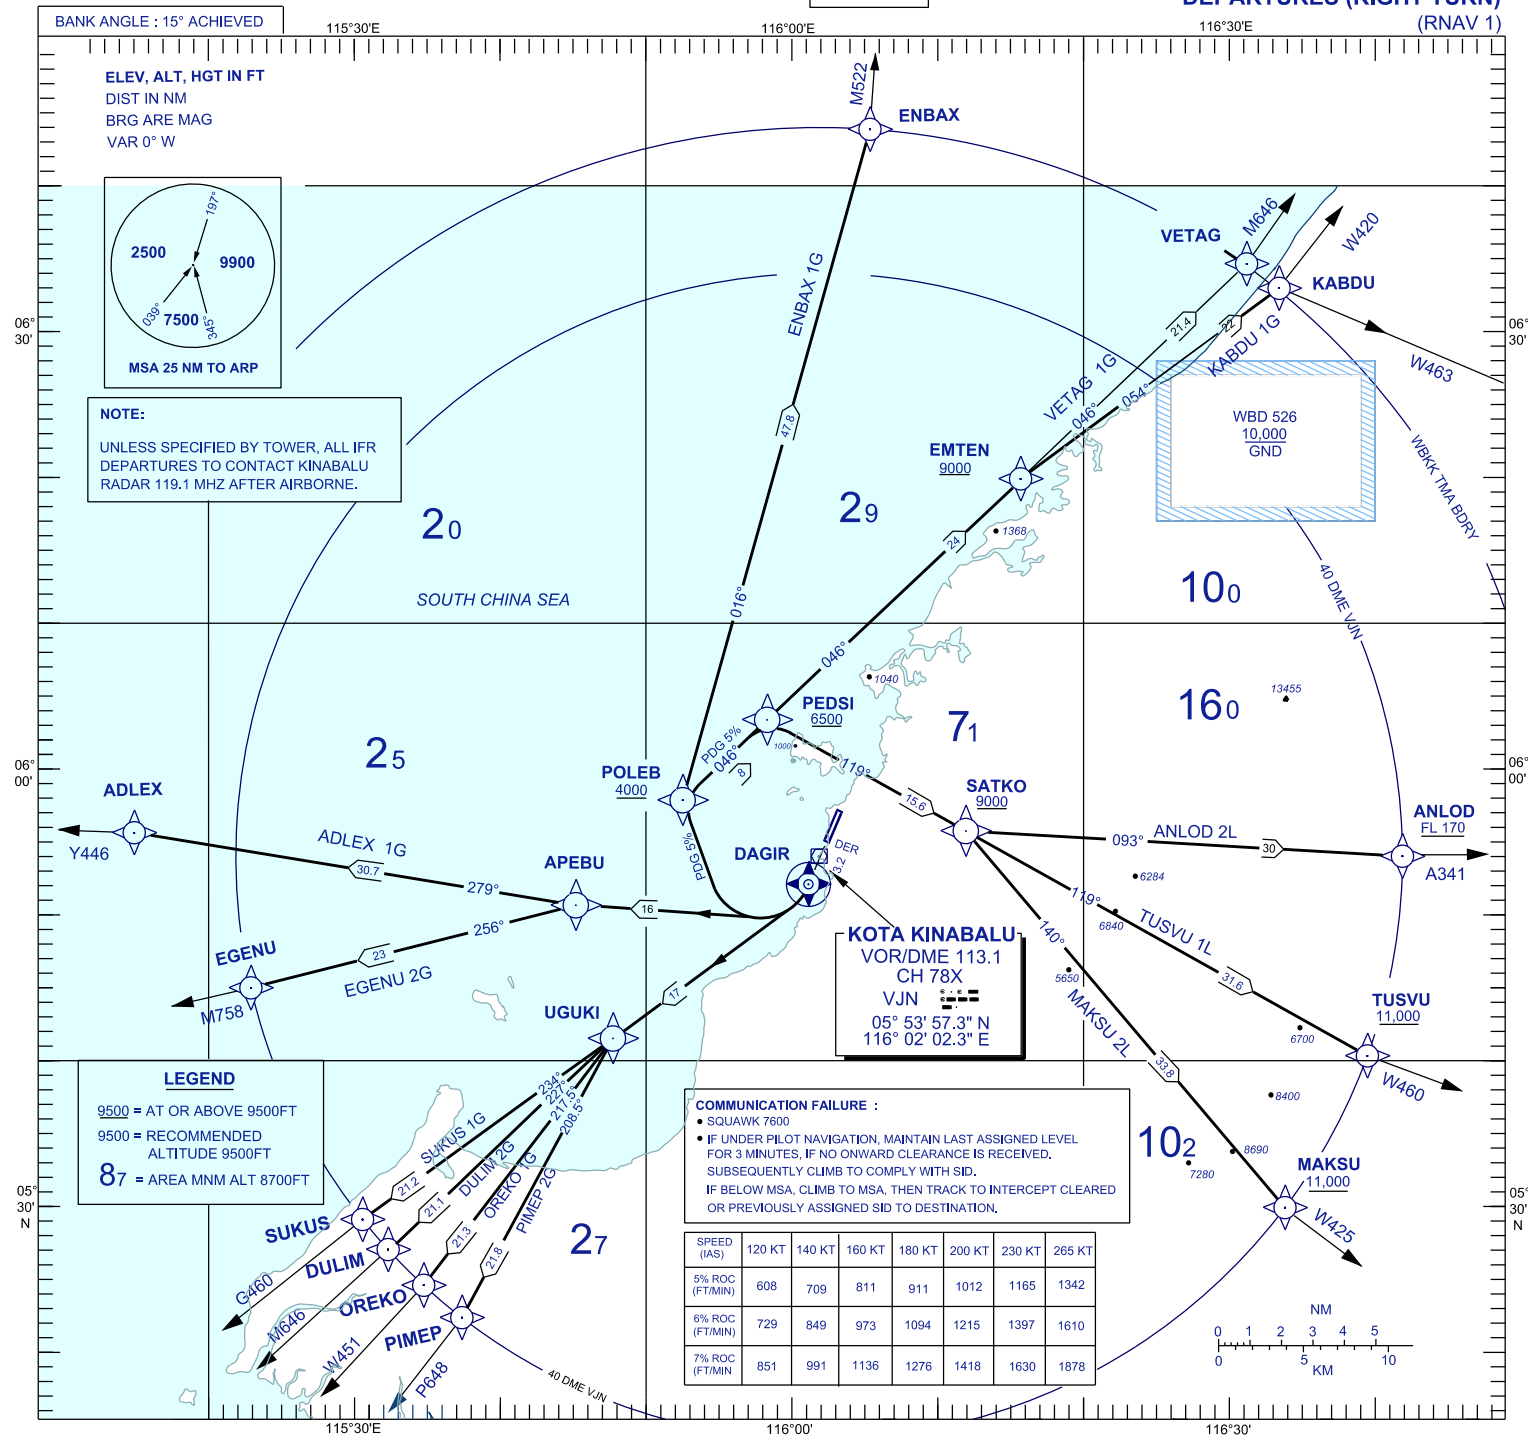

**STANDARD DEPARTURE CHART
INSTRUMENT (SID) - ICAO**

TRANSITION ALTITUDE
11,000 FT

APP 119.1
TWR 118.3
GND 121.6
ATIS 127.4

**KOTA KINABALU/KOTA KINABALU
(WBKK)
RWY 20
DEPARTURES (RIGHT TURN)
(RNAV 1)**

CHANGES : UPDATING THE CHART FORMAT