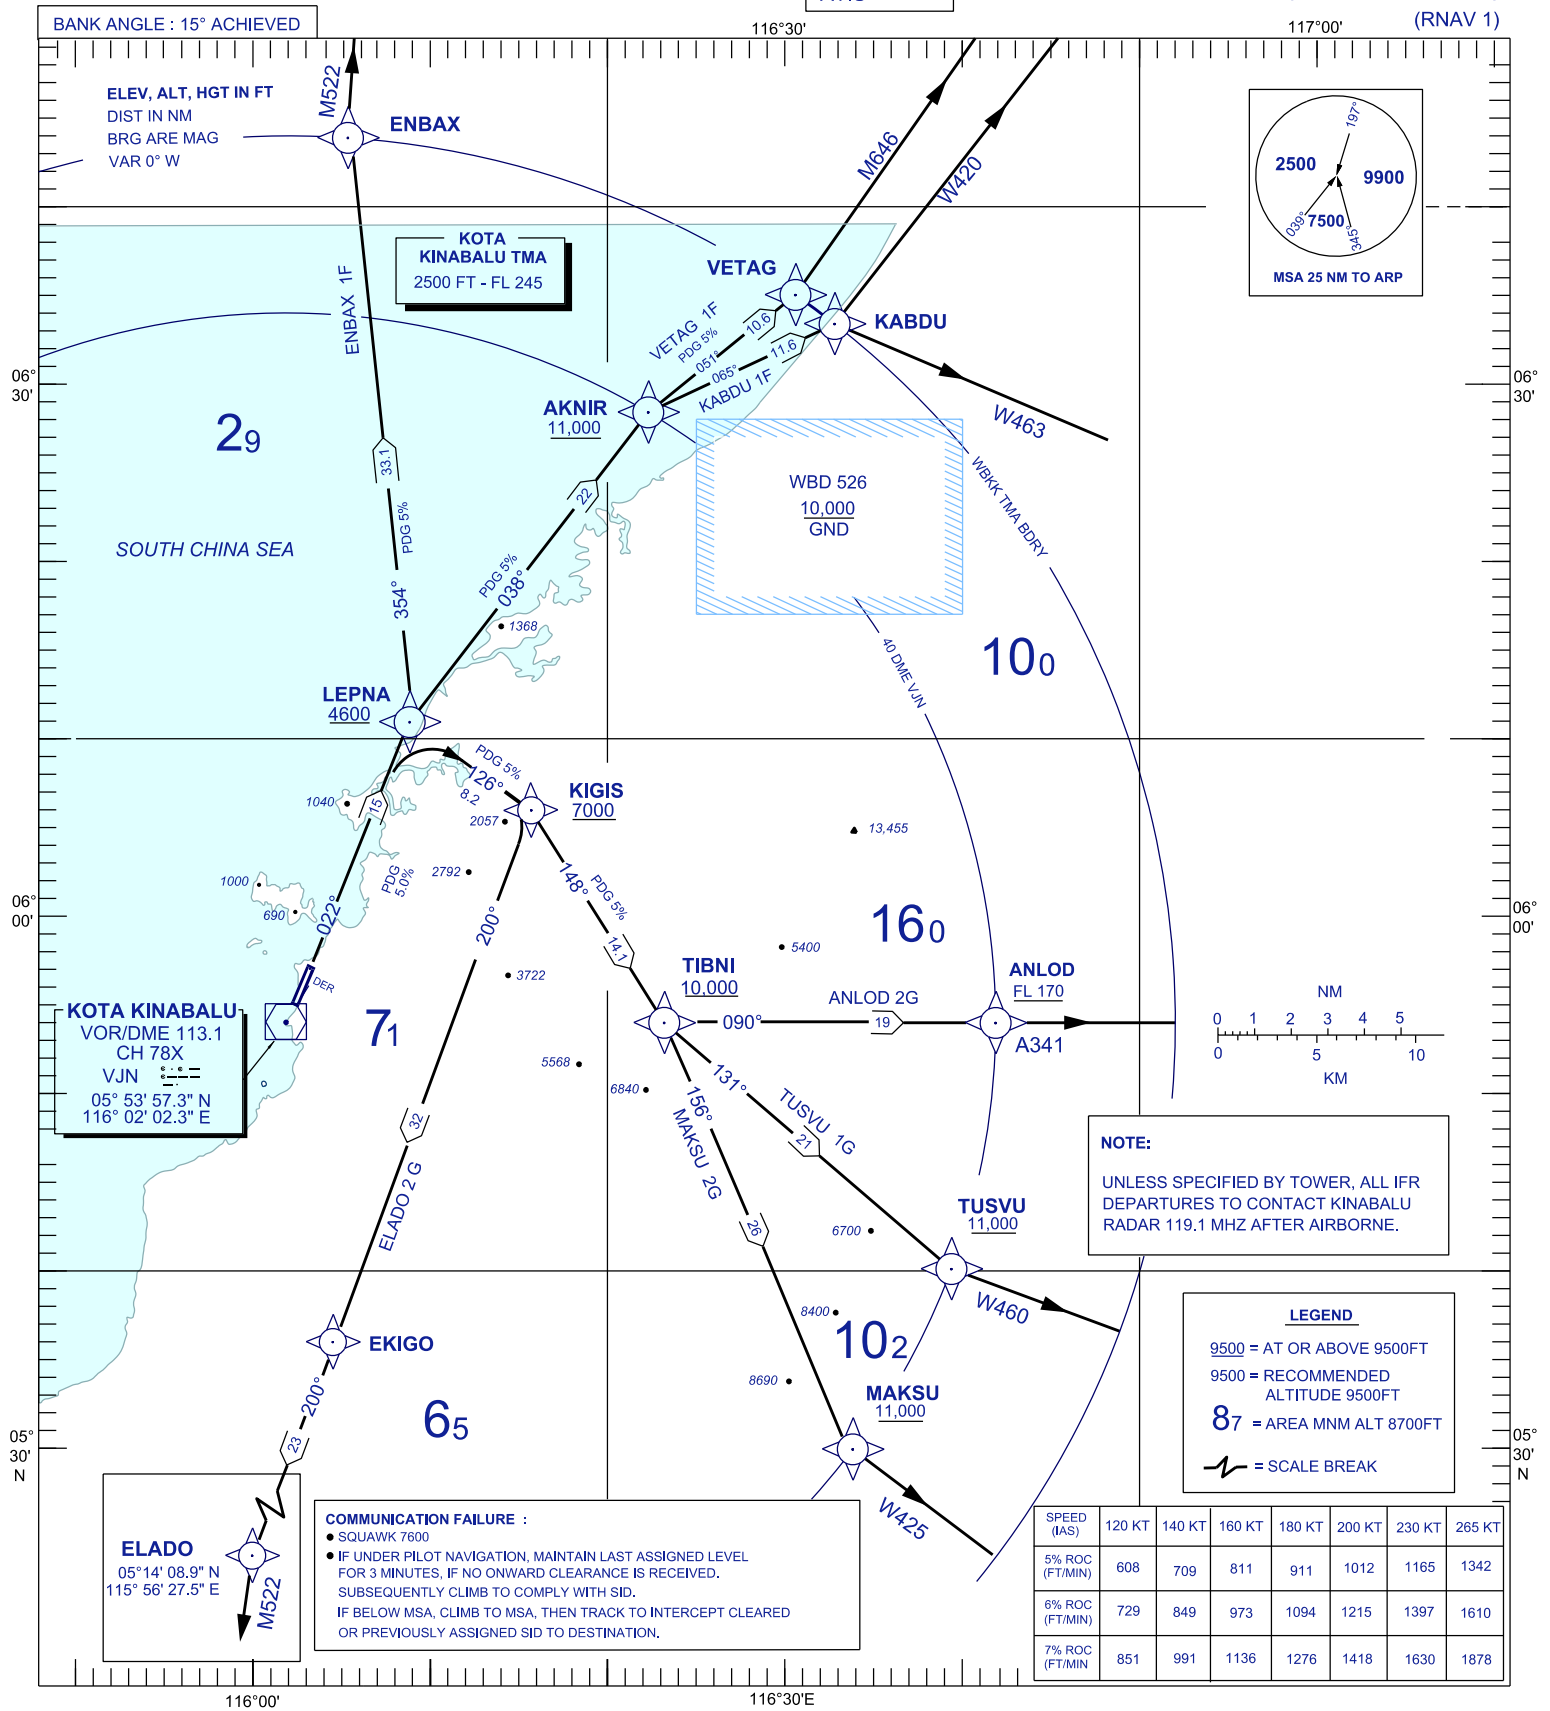

STANDARD DEPARTURE CHART  
INSTRUMENT (SID) - ICAO

KOTA KINABALU/KOTA KINABALU  
(WBKK)  
RWY 02  
DEPARTURES (RIGHT/LEFT TURN)  
(RNAV 1)

TRANSITION ALTITUDE  
11,000 FT

APP 119.1  
TWR 118.3  
GND 121.6  
ATIS 127.4

CHANGES : UPDATING THE CHART FORMAT