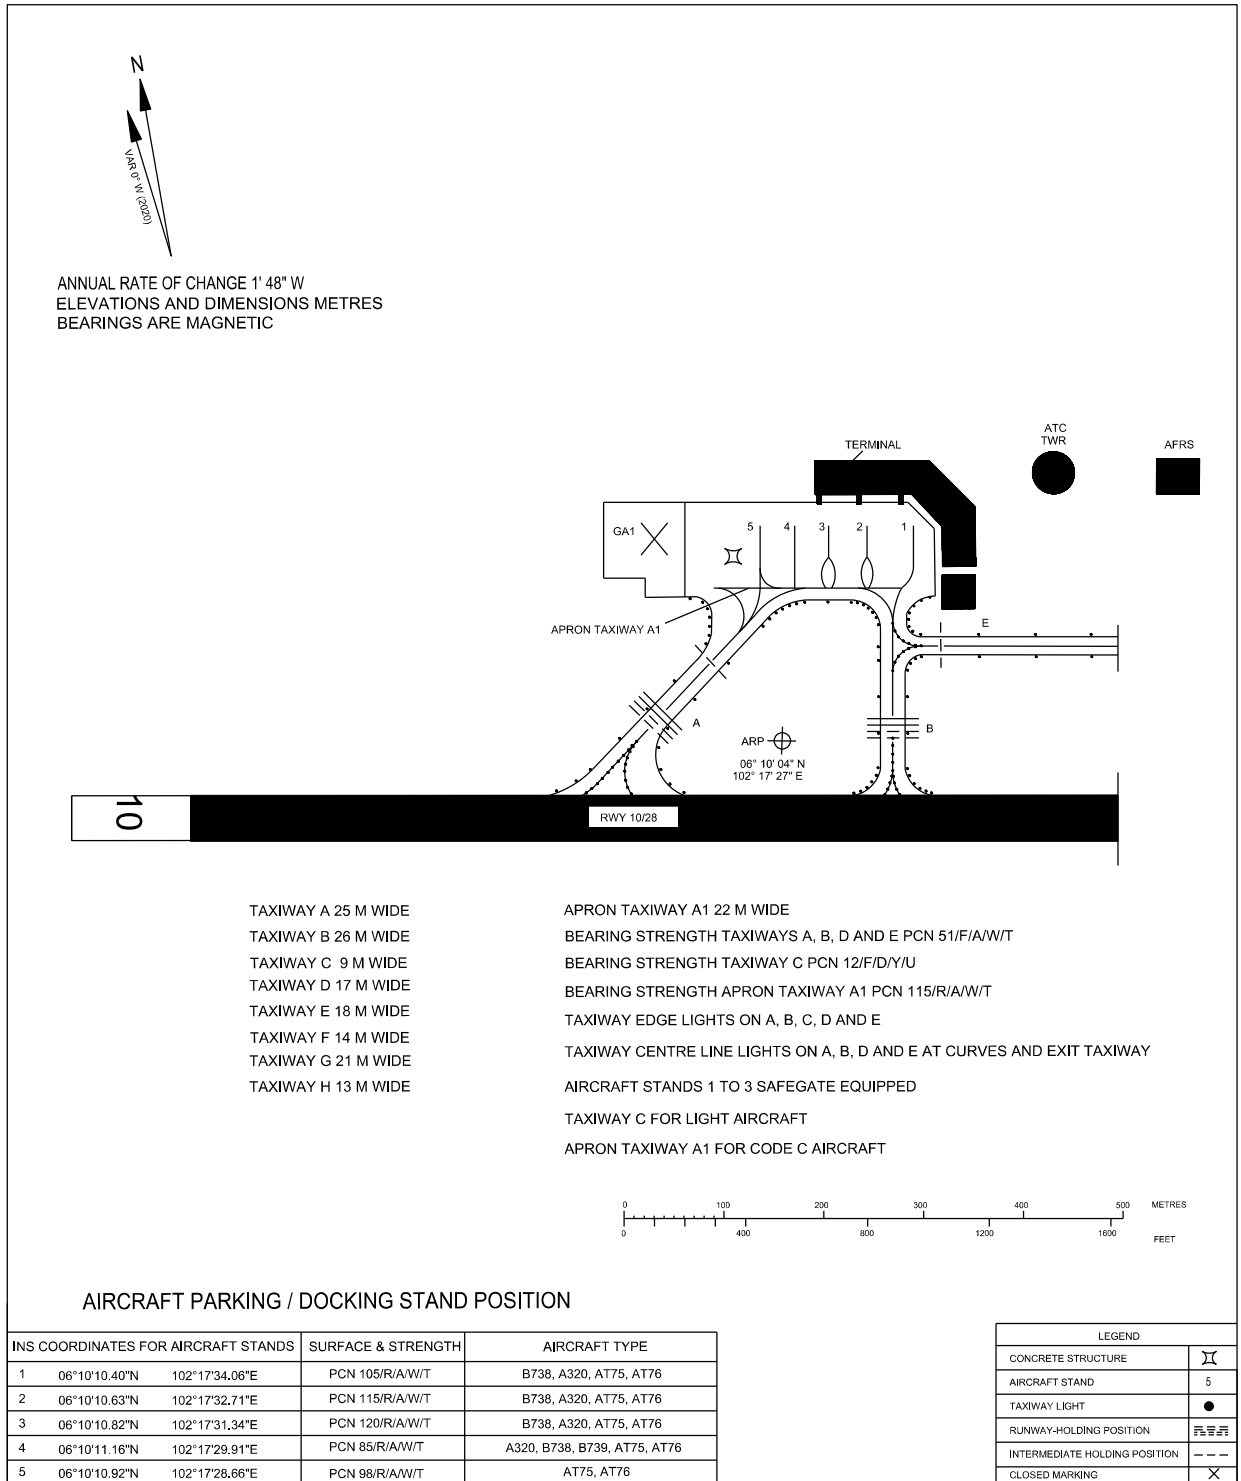

**AIRCRAFT PARKING/
DOCKING CHART - ICAO**

APRON ELEV
5 M

TWR 122.5
SMC 121.6
ATIS 120.85 (P)
130.3 (S)
ATIS 128.85

**KOTA BHARU/SULTAN
ISMAL PETRA AIRPORT**

CHANGES : AMEND INFO FOR BEARING STRENGTH, AIRCRAFT TYPE & INS COORDINATES FOR AIRCRAFT STANDS 4 AND 5.