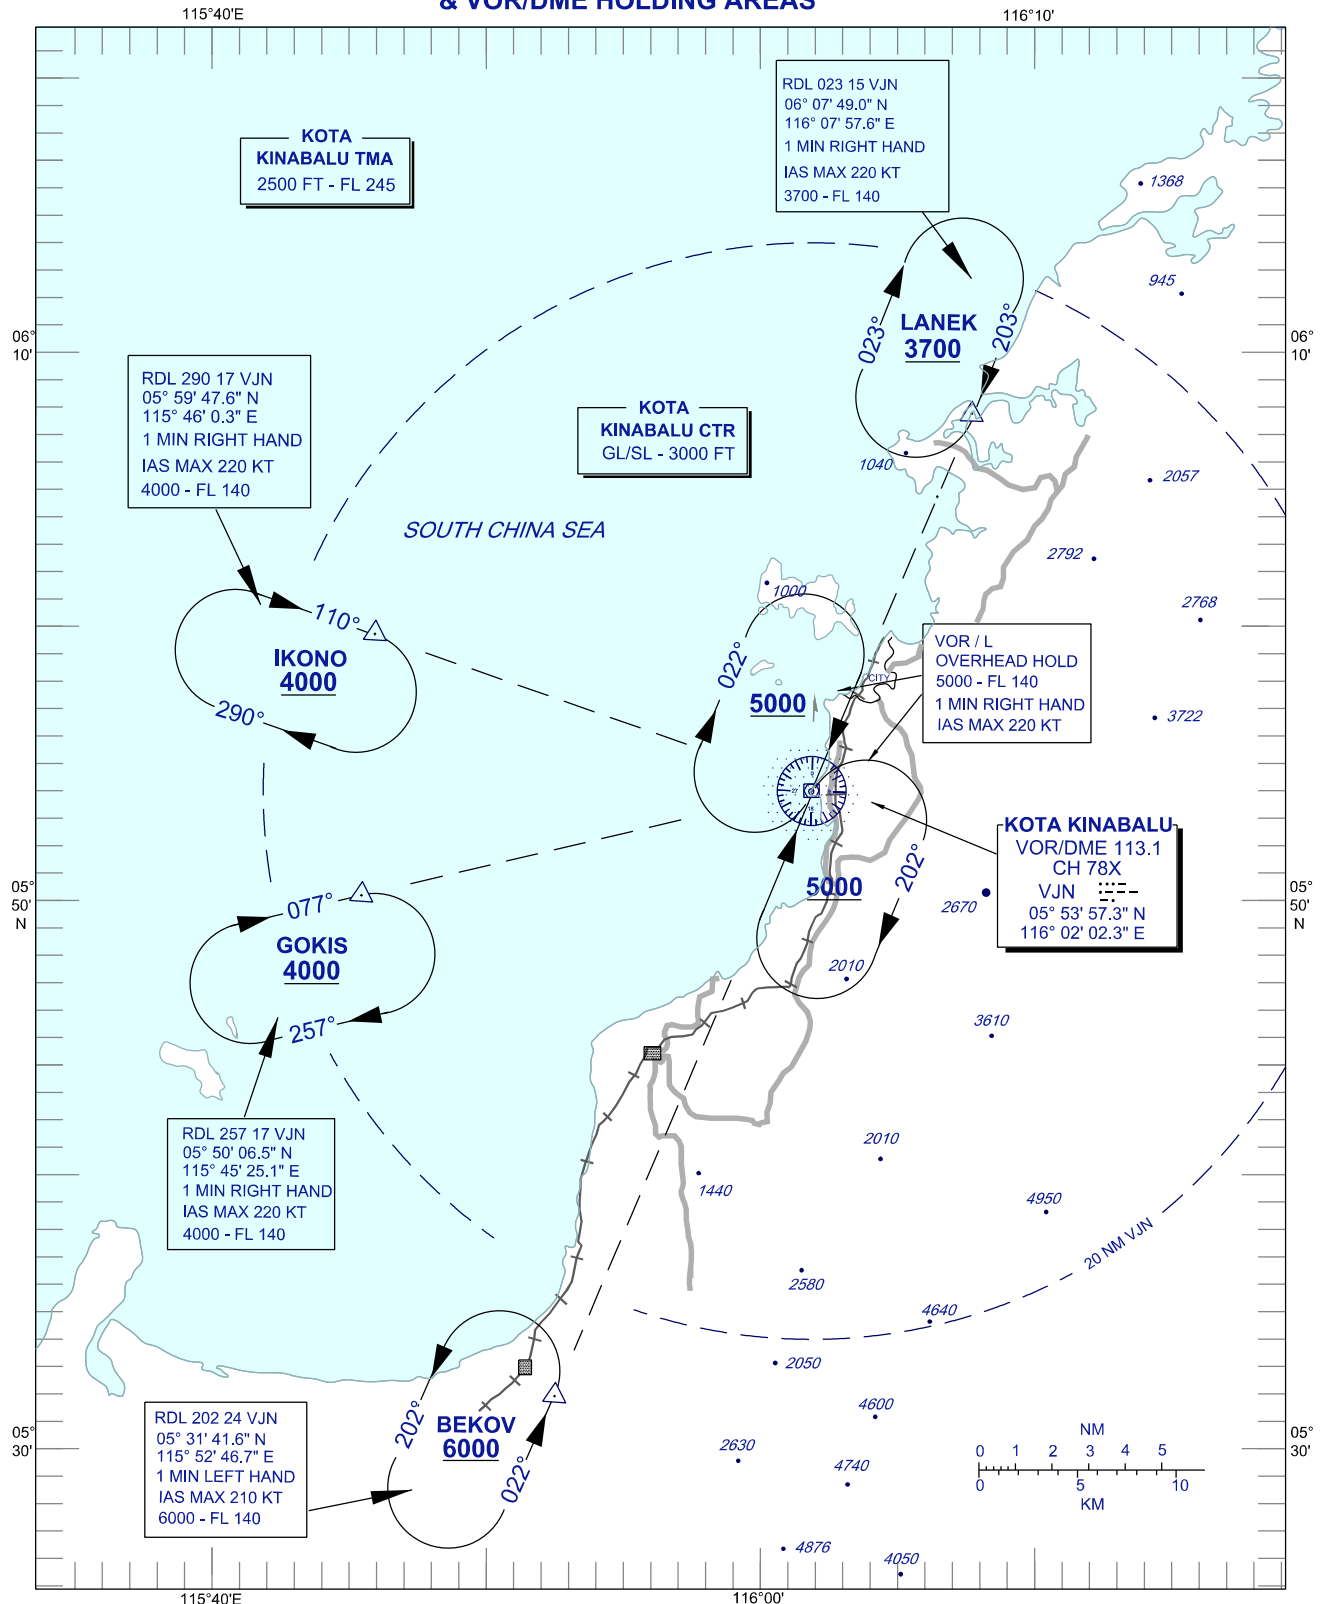

OVERHEAD HOLDING AREAS (VOR & LOCATOR) & VOR/DME HOLDING AREAS

CHANGES : REMOVE NDB JSL.