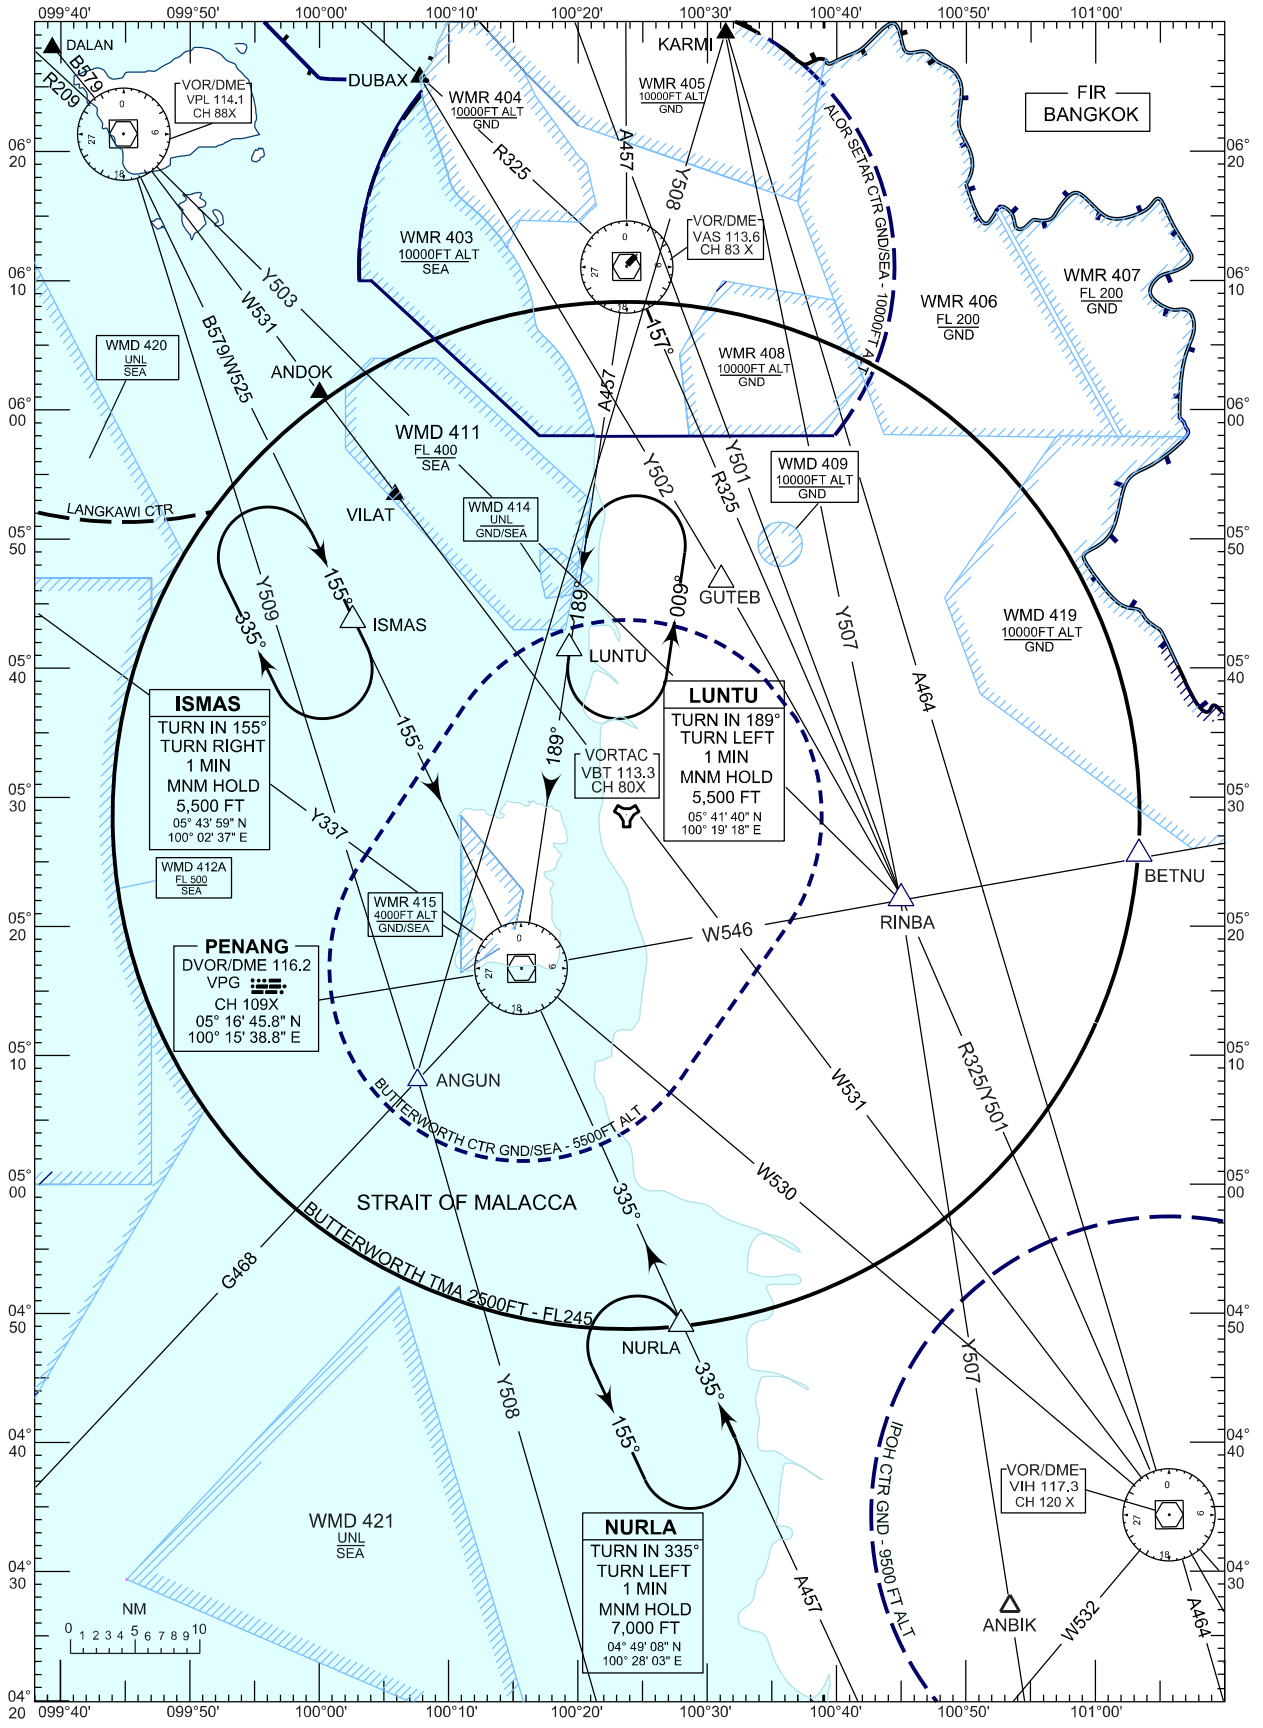

BUTTERWORTH TMA, CONTROL ZONE AND TERMINAL HOLDINGS AREAS

CHANGES : REALIGNMENT OF DANGER AREA WMD421
ADD ANBIK, OREKA, RINBA, ANGUN, GUTEB TO THE CHART
ADD NEW ATS/RNAV; Y501, Y502, Y503, Y507, Y508 THE CHART