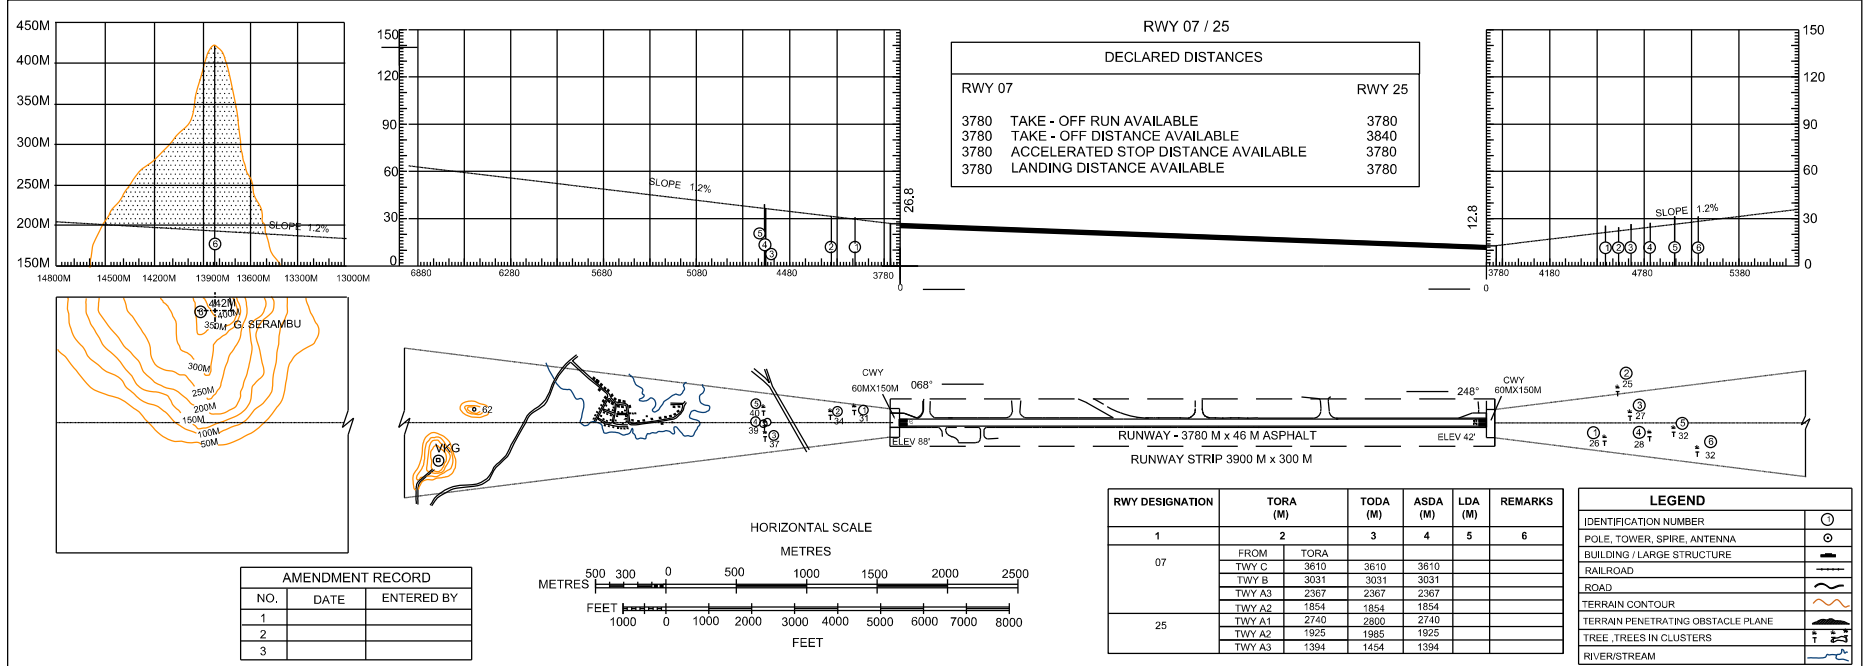

DIMENSIONS & ELEVATIONS IN METRES
MAGNETIC VARIATION : 0° E 2018

AERODROME OBSTACLE CHART - ICAO
TYPE A (OPERATING LIMITATIONS)

KUCHING/KUCHING

CHANGES : ADD ADDITIONAL INFORMATION FOR DECLARED DISTANCES.