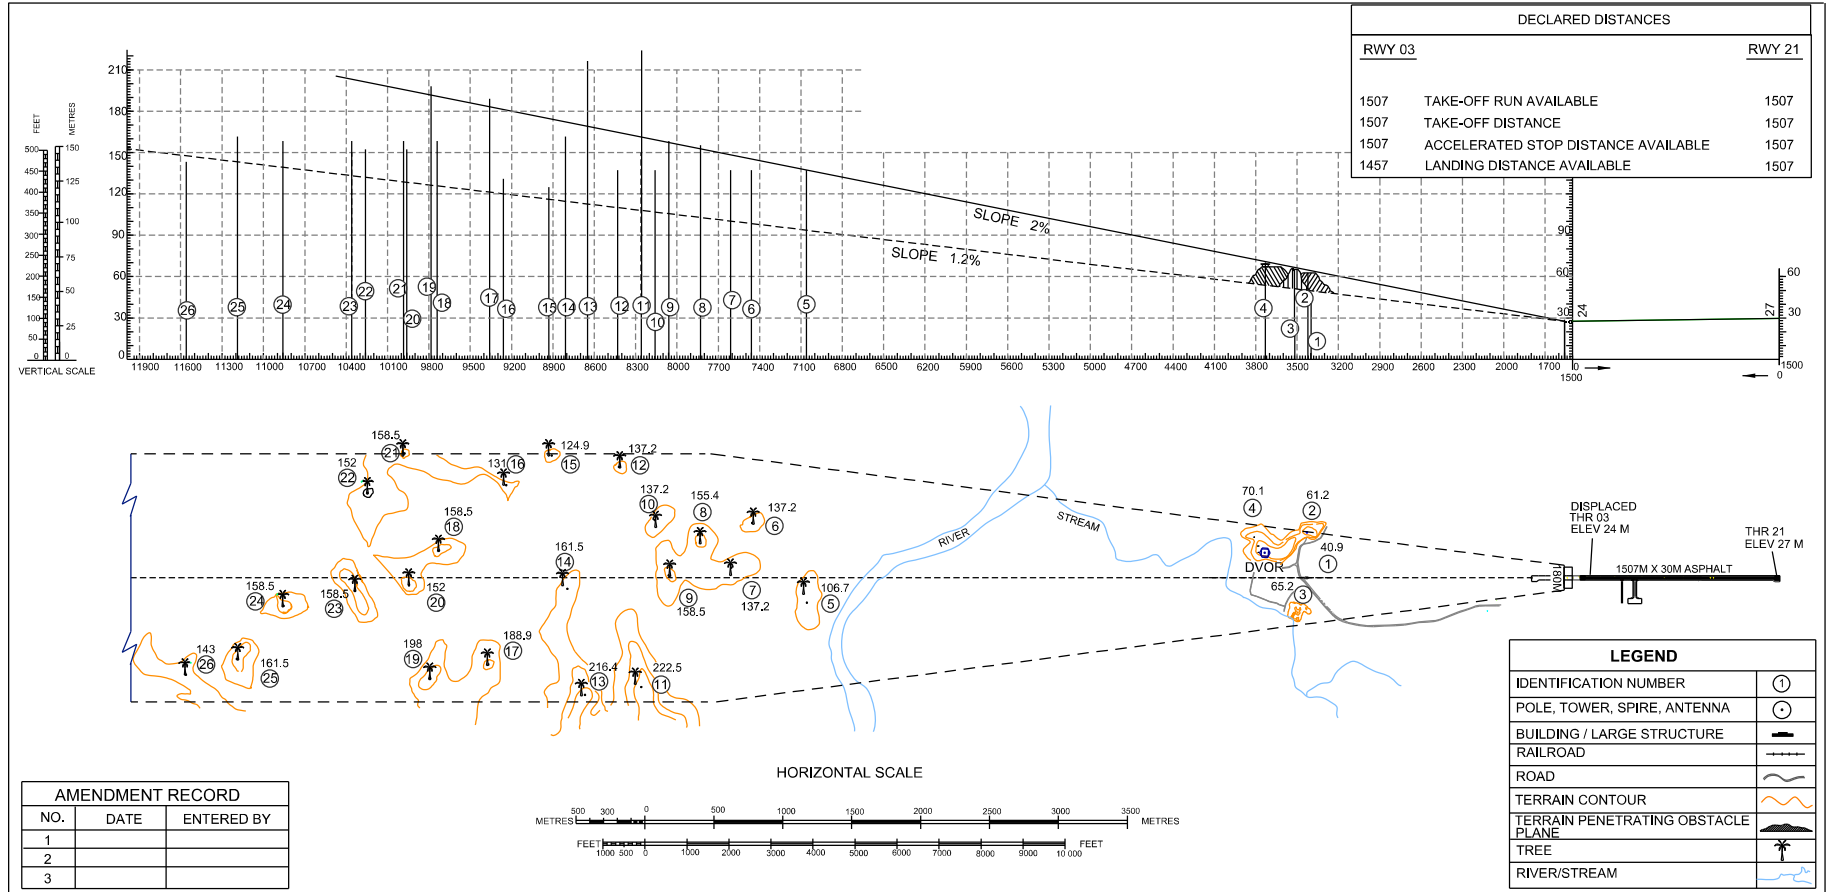

DIMENSIONS & ELEVATIONS IN METRES
MAGNETIC VARIATION : 0° W (2019)

AERODROME OBSTACLE CHART - ICAO
TYPE A (OPERATING LIMITATIONS)

MULU / MULU

CHANGES : CHANGE THRESHOLD ELEVATION TO NEAREST METRE
WITHDRAWN NDB MZU FROM THE CHART