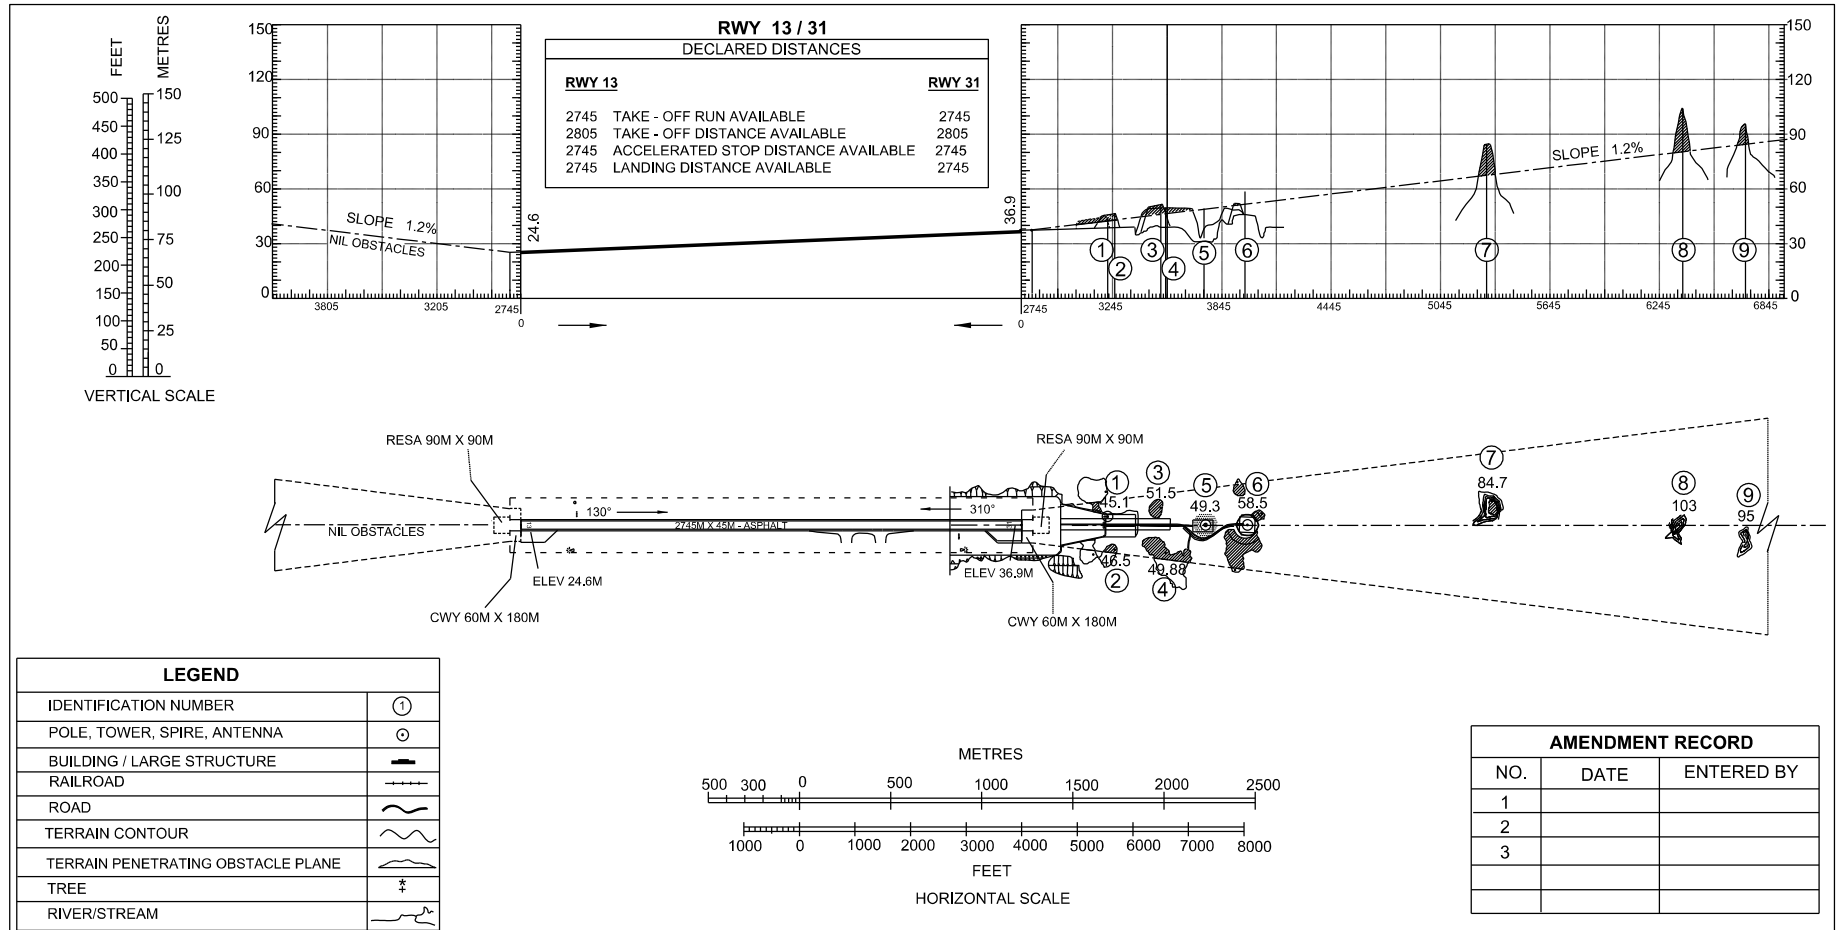

AERODROME OBSTACLE CHART - ICAO
TYPE A (OPERATING LIMITATIONS)

SIBU / SIBU

DIMENSIONS & ELEVATIONS IN METRES
MAGNETIC VARIATION : 0° E (2018)

CHANGES : CHANGE RWY TRUE BEARINGS.