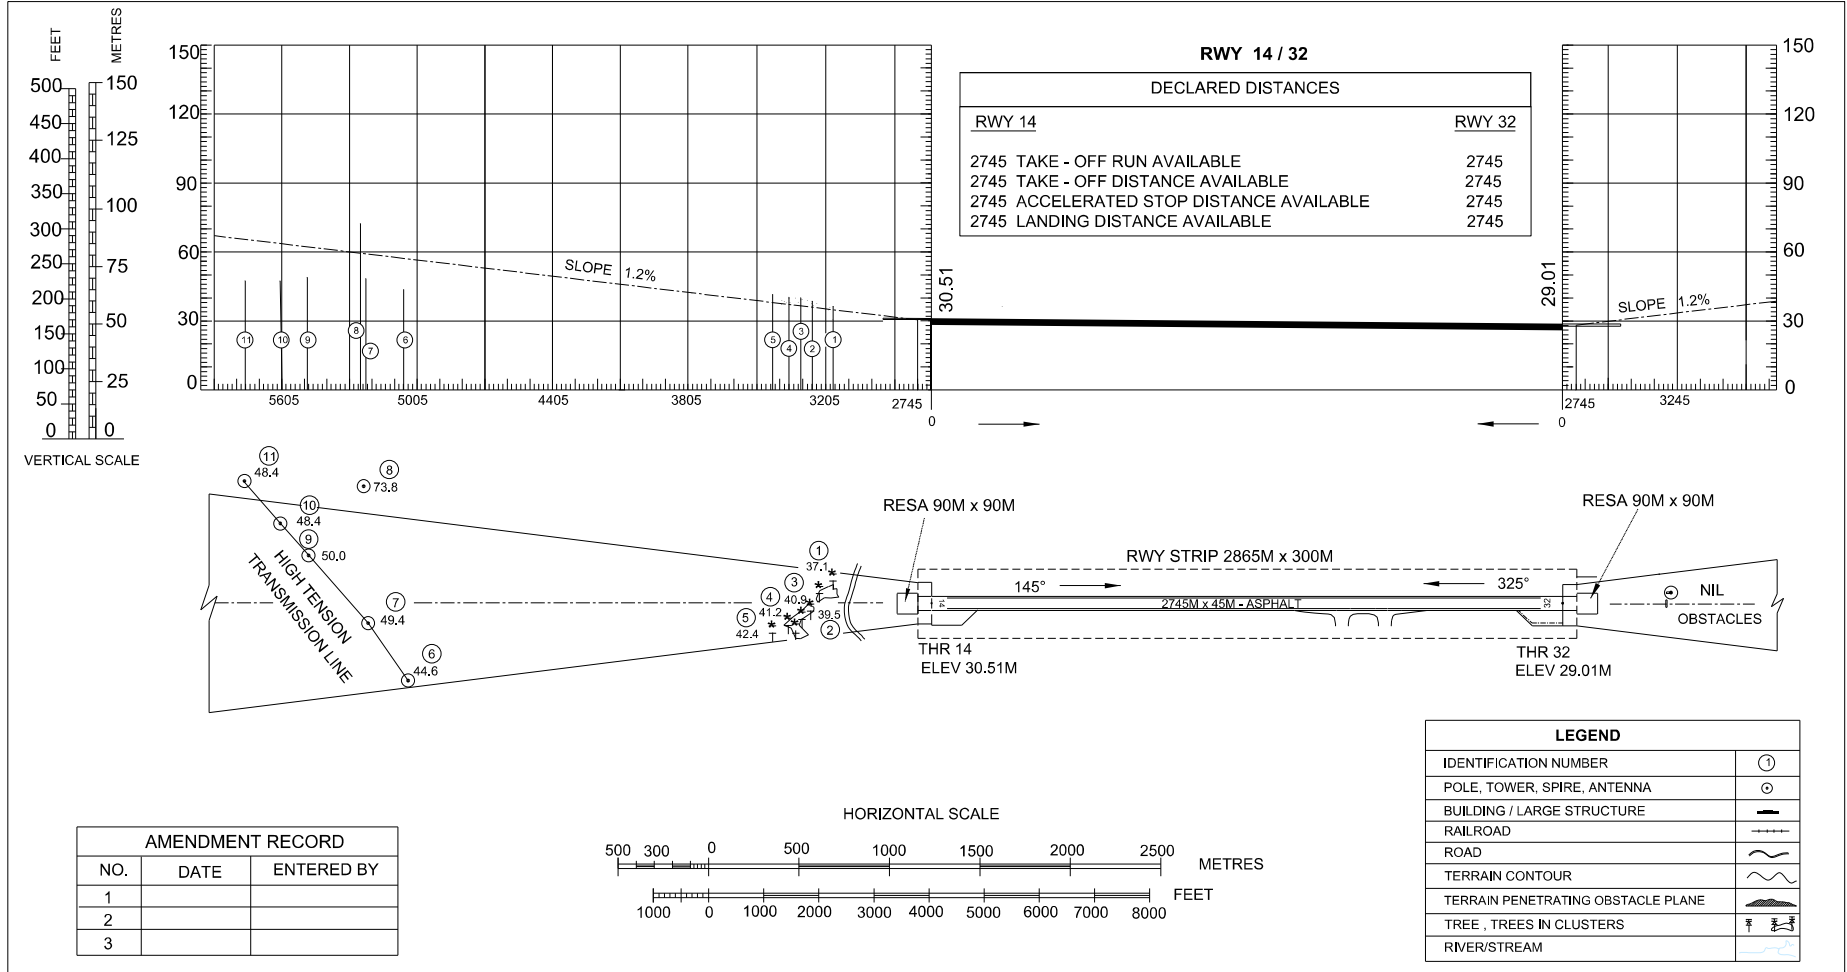

**AERODROME OBSTACLE CHART - ICAO  
TYPE A ( OPERATING LIMITATIONS )**

**LABUAN / LABUAN**

DIMENSIONS & ELEVATIONS IN METRES  
MAGNETIC VARIATION : 0° W (2018)

CHANGES : CHANGE TODA RWY32 VALUE TO 2745M.  
CHANGE RESA VALUE.  
CHANGE THR ELEVATION VALUES FOR BOTH THRESHOLD.