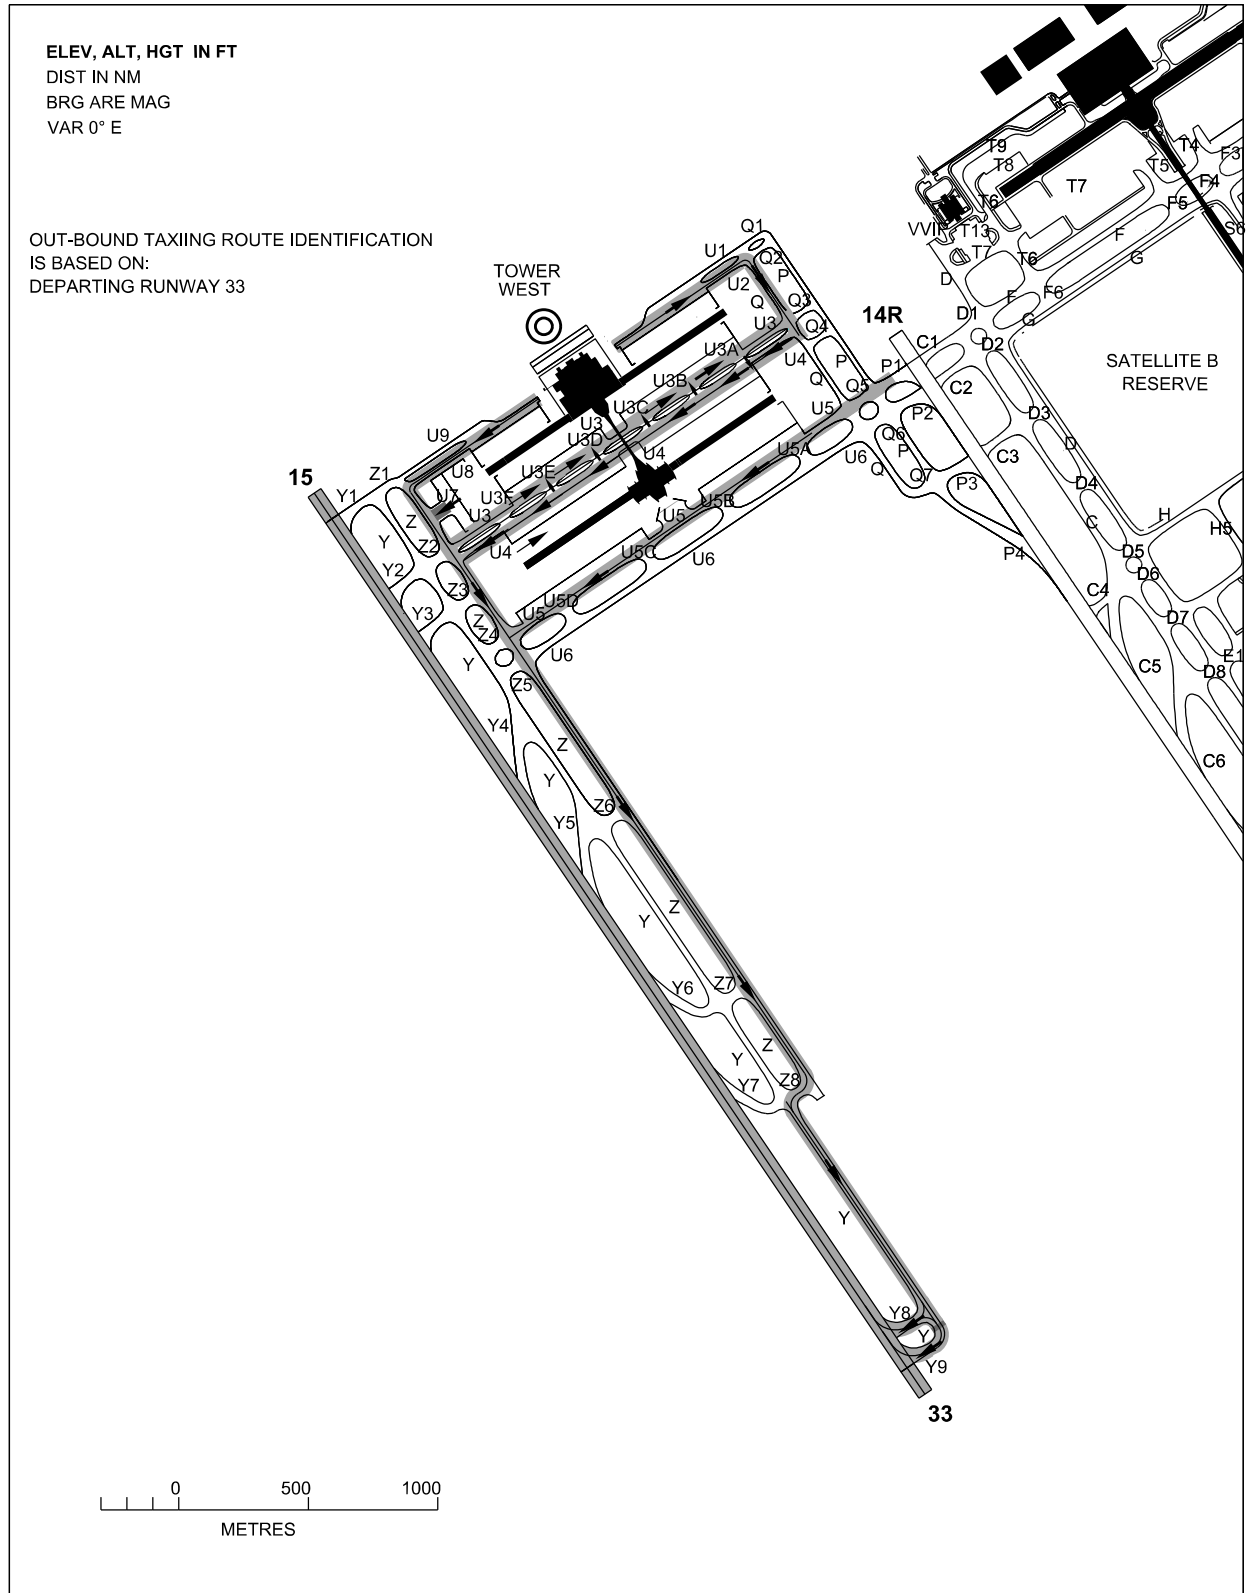

**KLIA TERMINAL 2
TAXI ROUTES DEPARTURES
RUNWAY 33**

ELEV
21 M

TOWER	119.800
GROUND	118.050
	122.525
	121.725
	122.550
	130.750

**SEPANG/
KL INTERNATIONAL
AIRPORT**

CHANGES : RENAME KLIA2 TO KLIA TERMINAL 2.