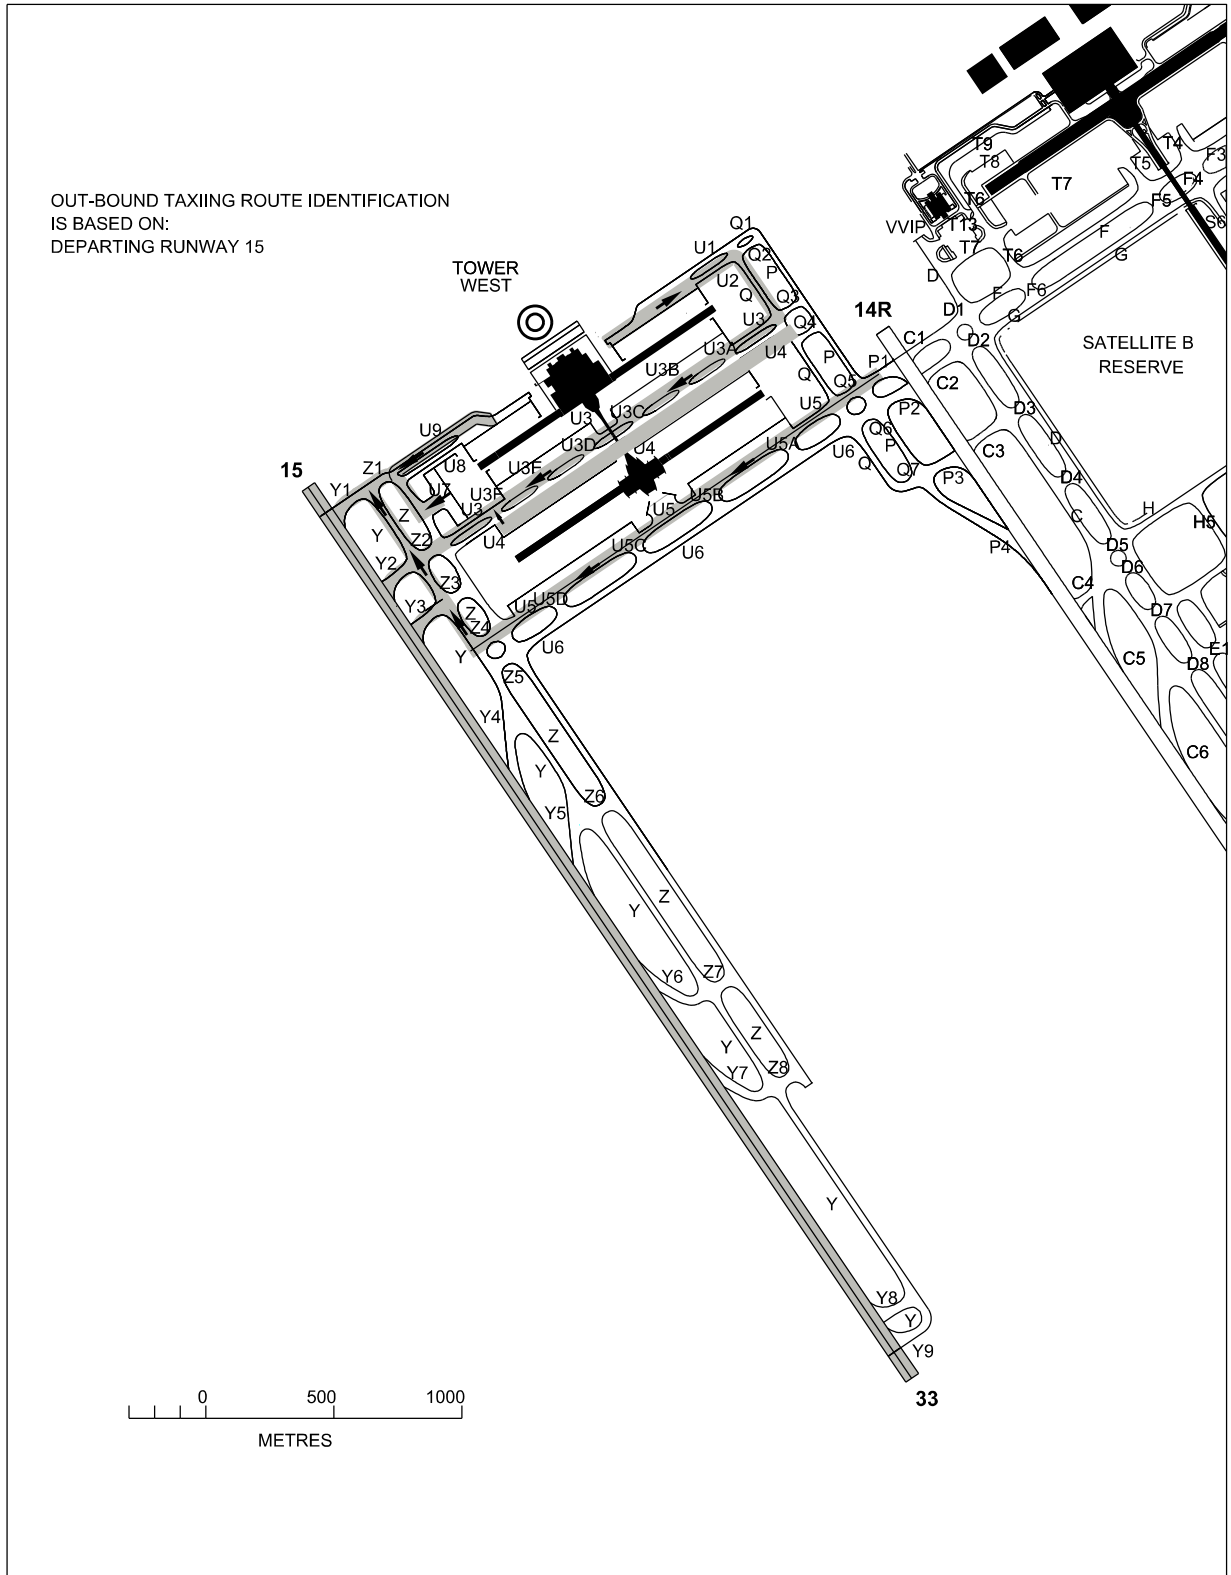

**KLIA TERMINAL 2
TAXI ROUTES DEPARTURES
RUNWAY 15**

ELEV
21 M

TOWER	119.800
GROUND	118.050
	122.525
	121.725
	122.550
	130.750

**SEPANG /
KL INTERNATIONAL
AIRPORT**

CHANGES : KLIA2 MAIN TERMINAL TO KLIA TERMINAL 2
MAIN TERMINAL TO KLIA TERMINAL 1.