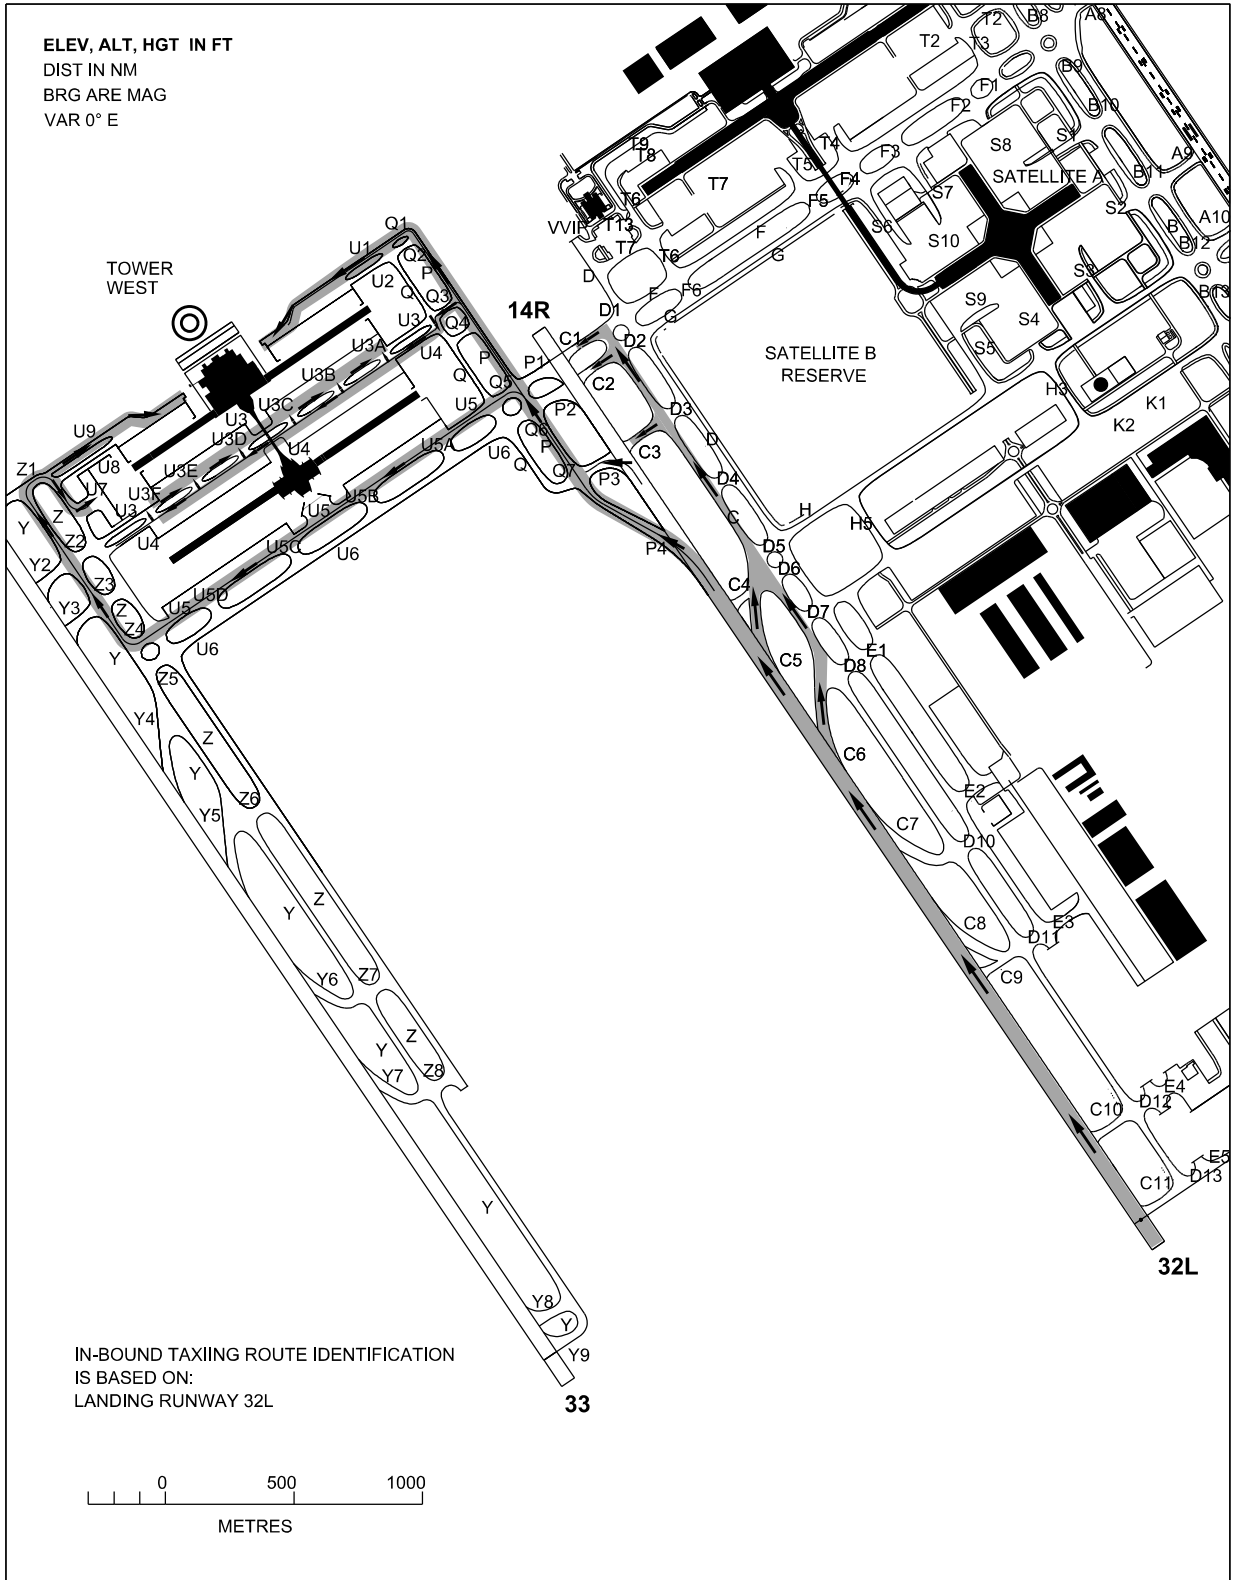

**KLIA TERMINAL 2  
TAXI ROUTES ARRIVALS  
RUNWAY 32L**

ELEV  
21 M

TOWER	118.500
GROUND	122.525
	118.050
	121.725
	122.550
	130.750

**SEPANG /  
KL INTERNATIONAL  
AIRPORT**

CHANGES : RENAME KLIA2 TO KLIA TERMINAL 2.