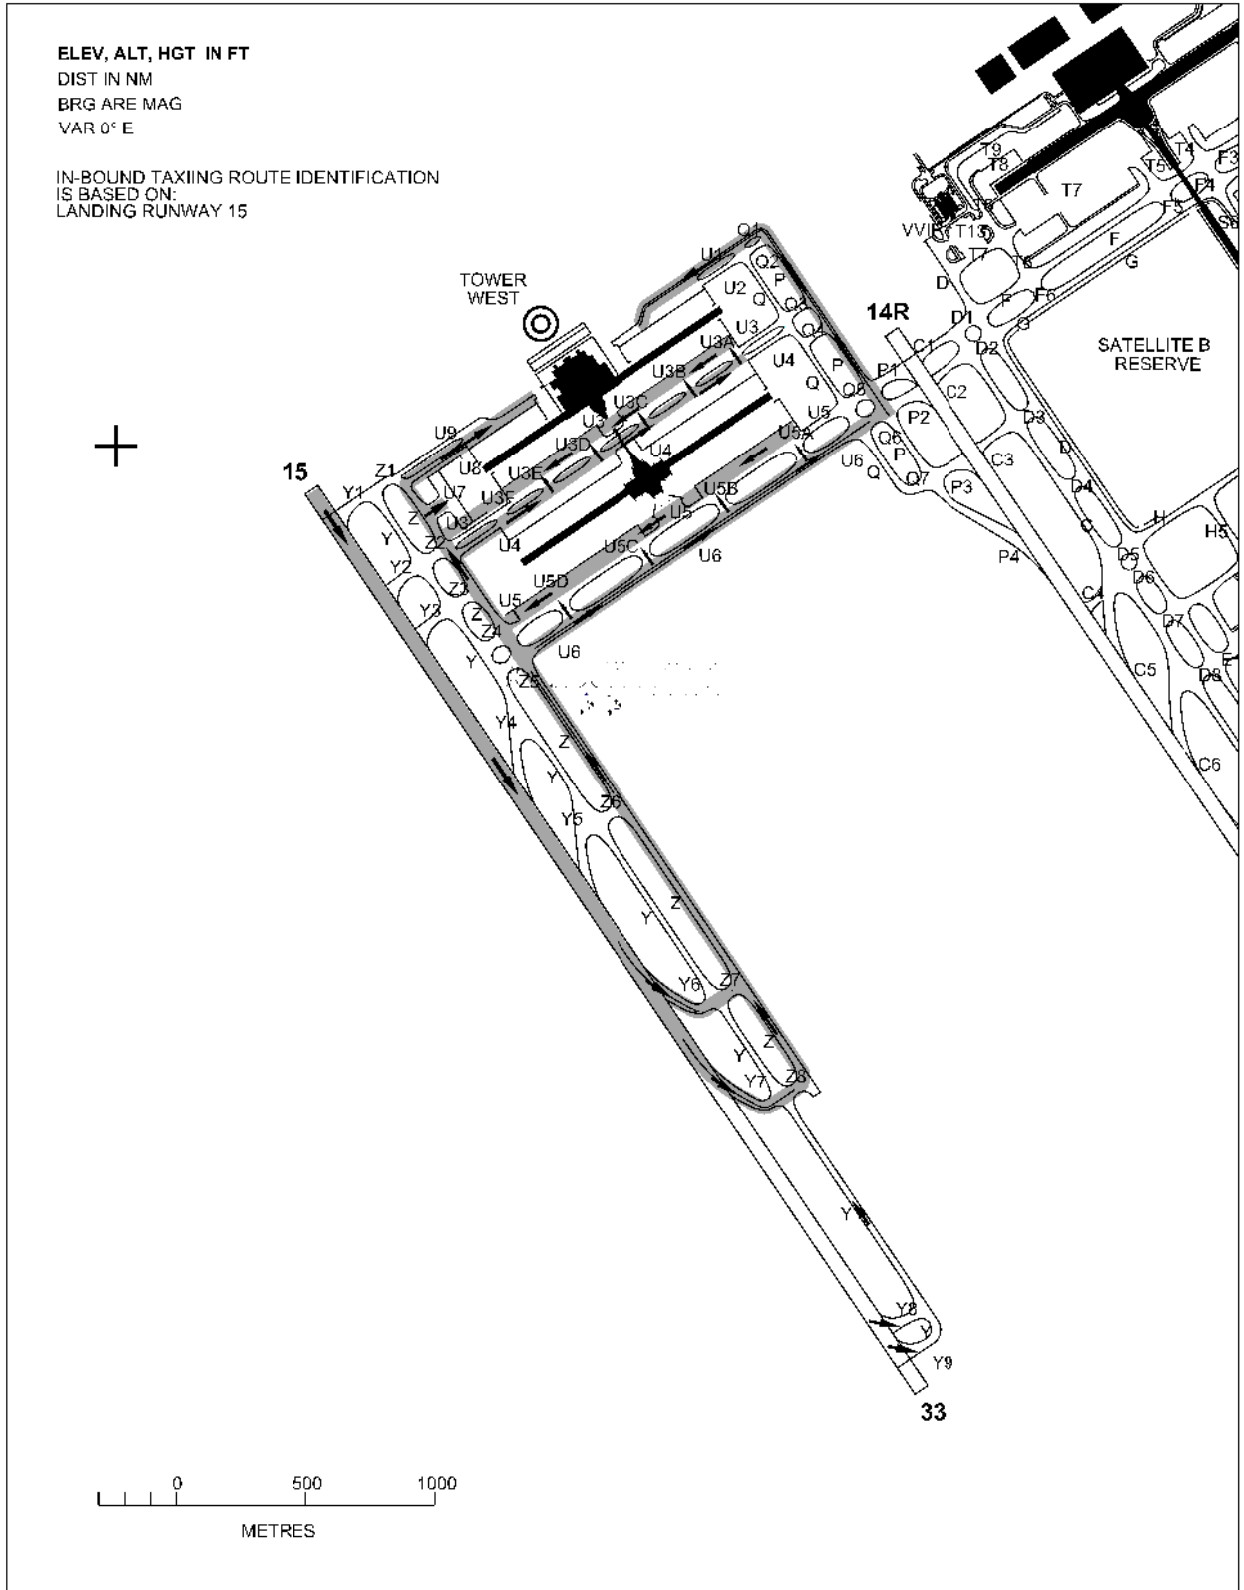

**KLIA TERMINAL 2
TAXI ROUTES ARRIVALS
RUNWAY 15**

ELEV
21 M

TOWER	119.800
	118.050
	122.525
GROUND	121.725
	122.550
	130.750

**SEPANG /
KL INTERNATIONAL
AIRPORT**

CHANGES : RENAME KLIA2 TO KLIA TERMINAL 2.