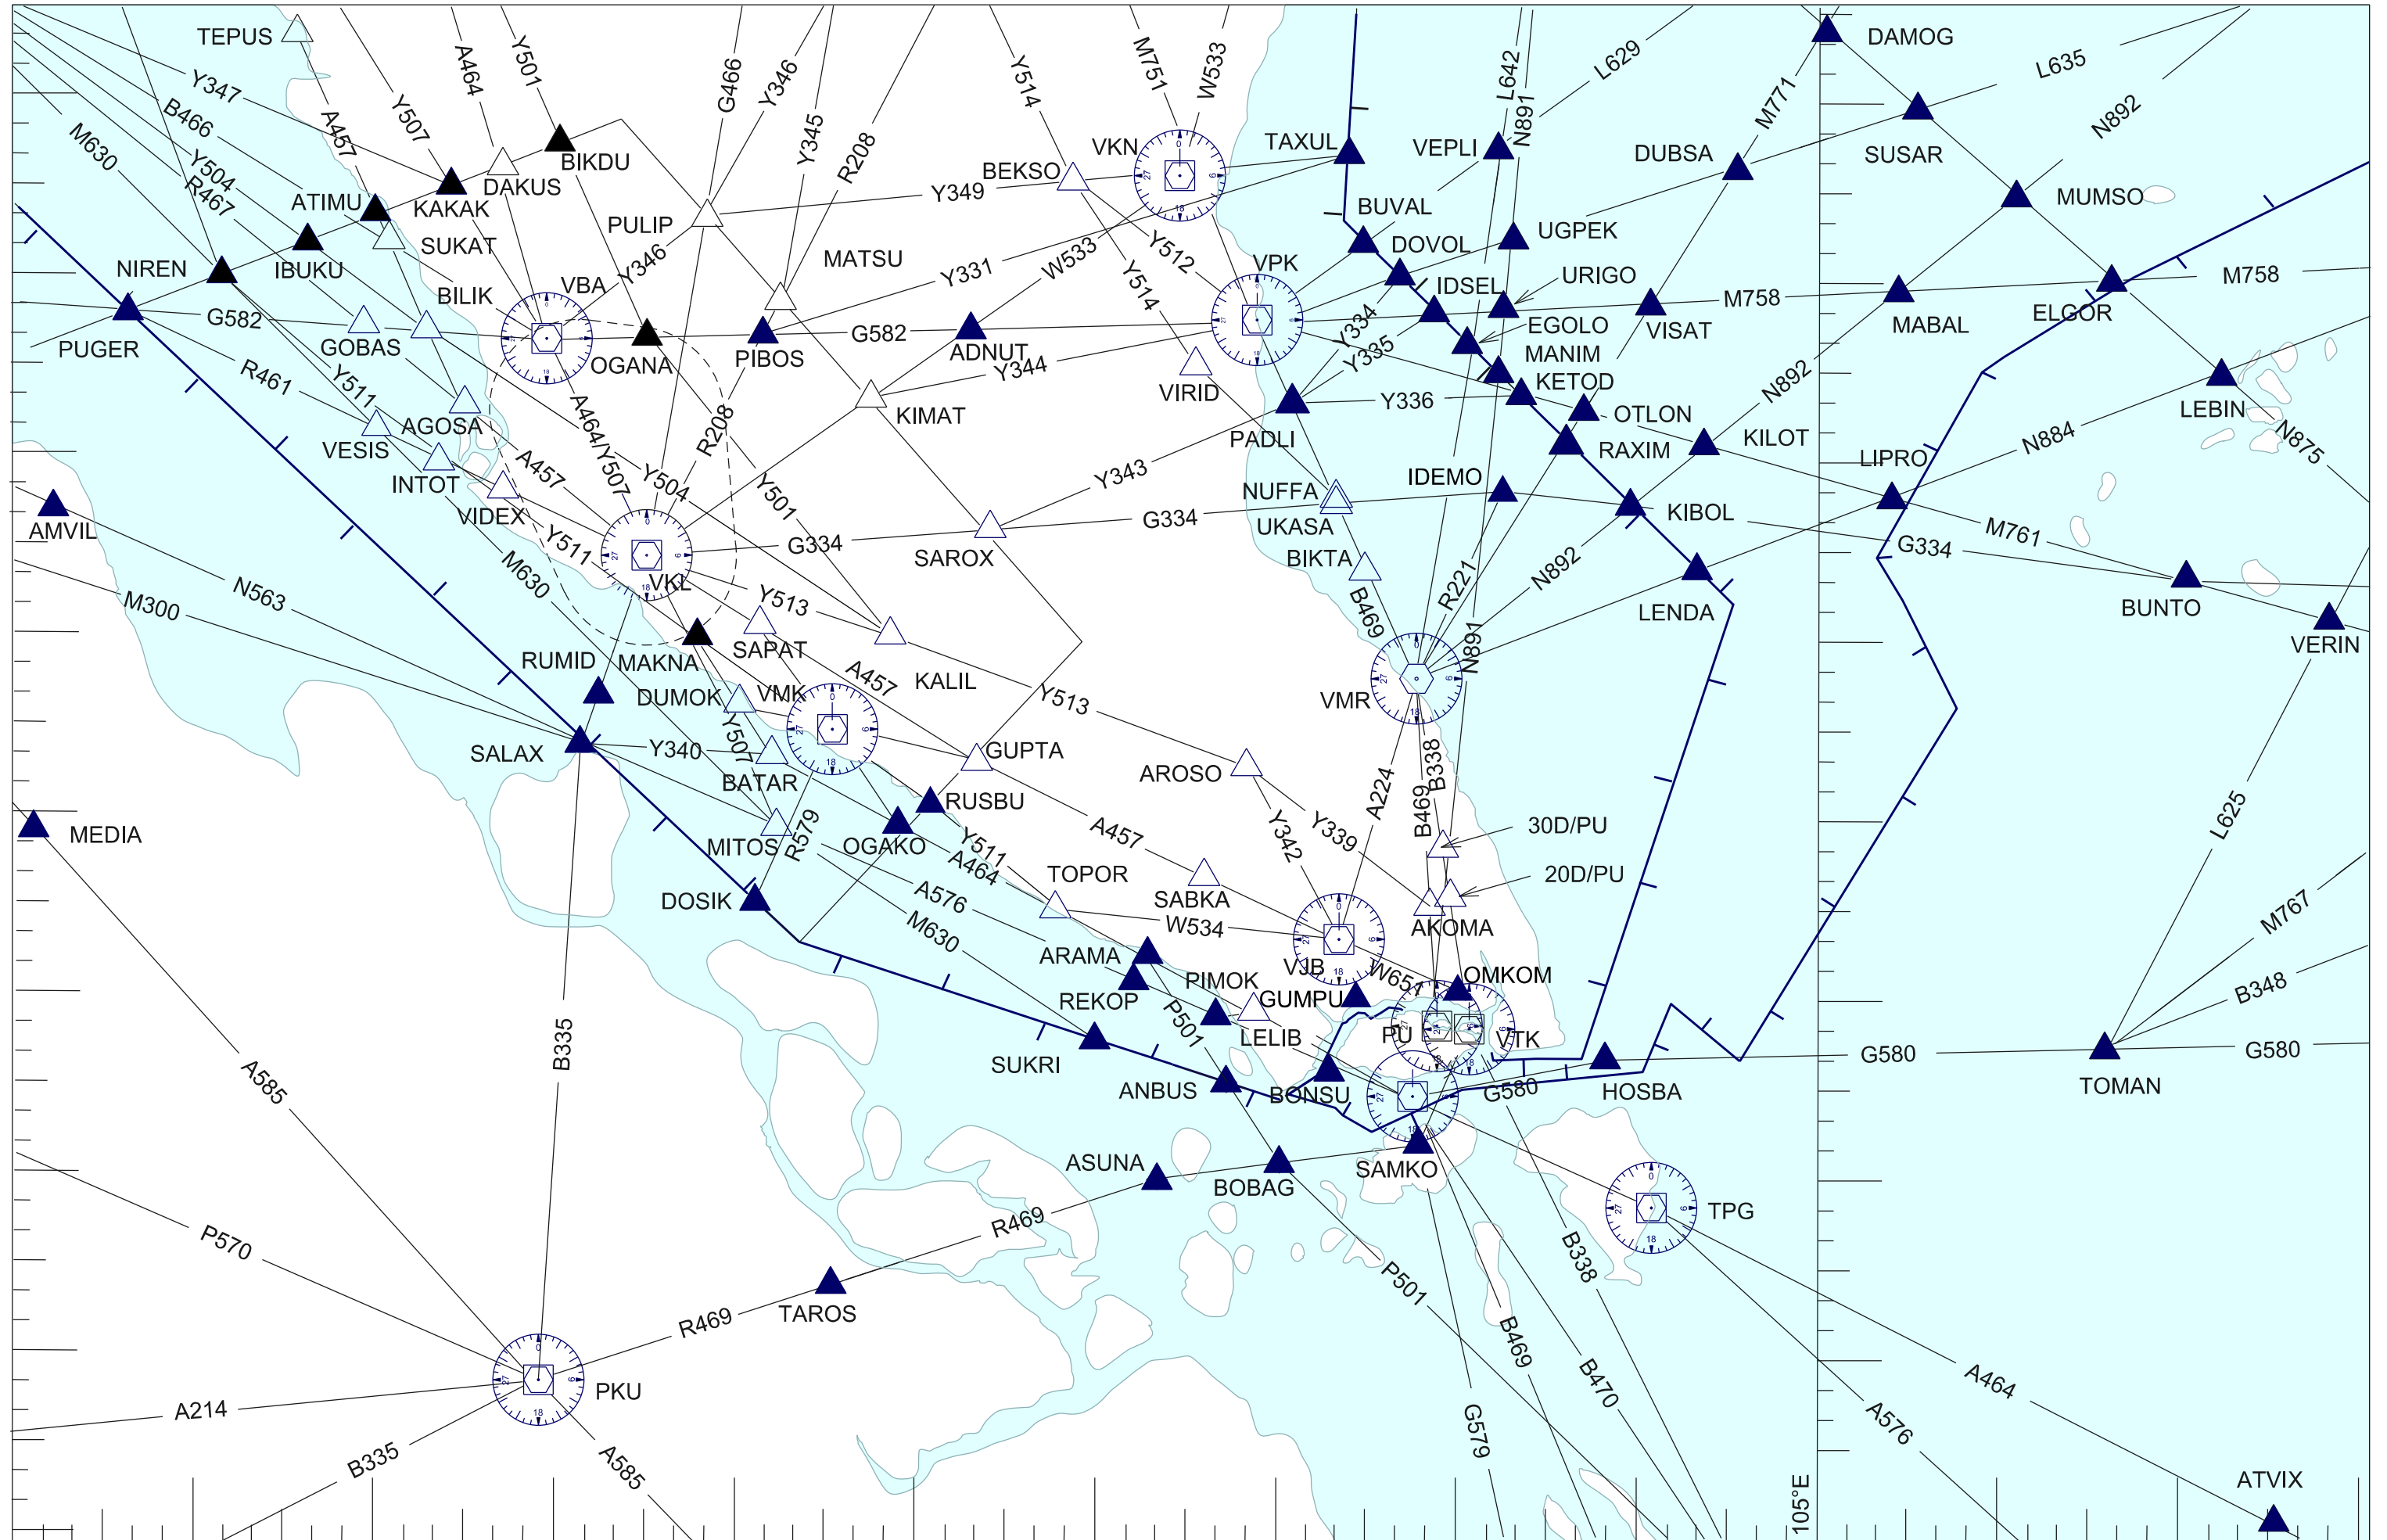

# AIR TRAFFIC SERVICES ROUTES (KUALA LUMPUR FIR SOUTH)

CHANGES : REALIGNMENT OF THE SINGAPORE AND JAKARTA FIRS.