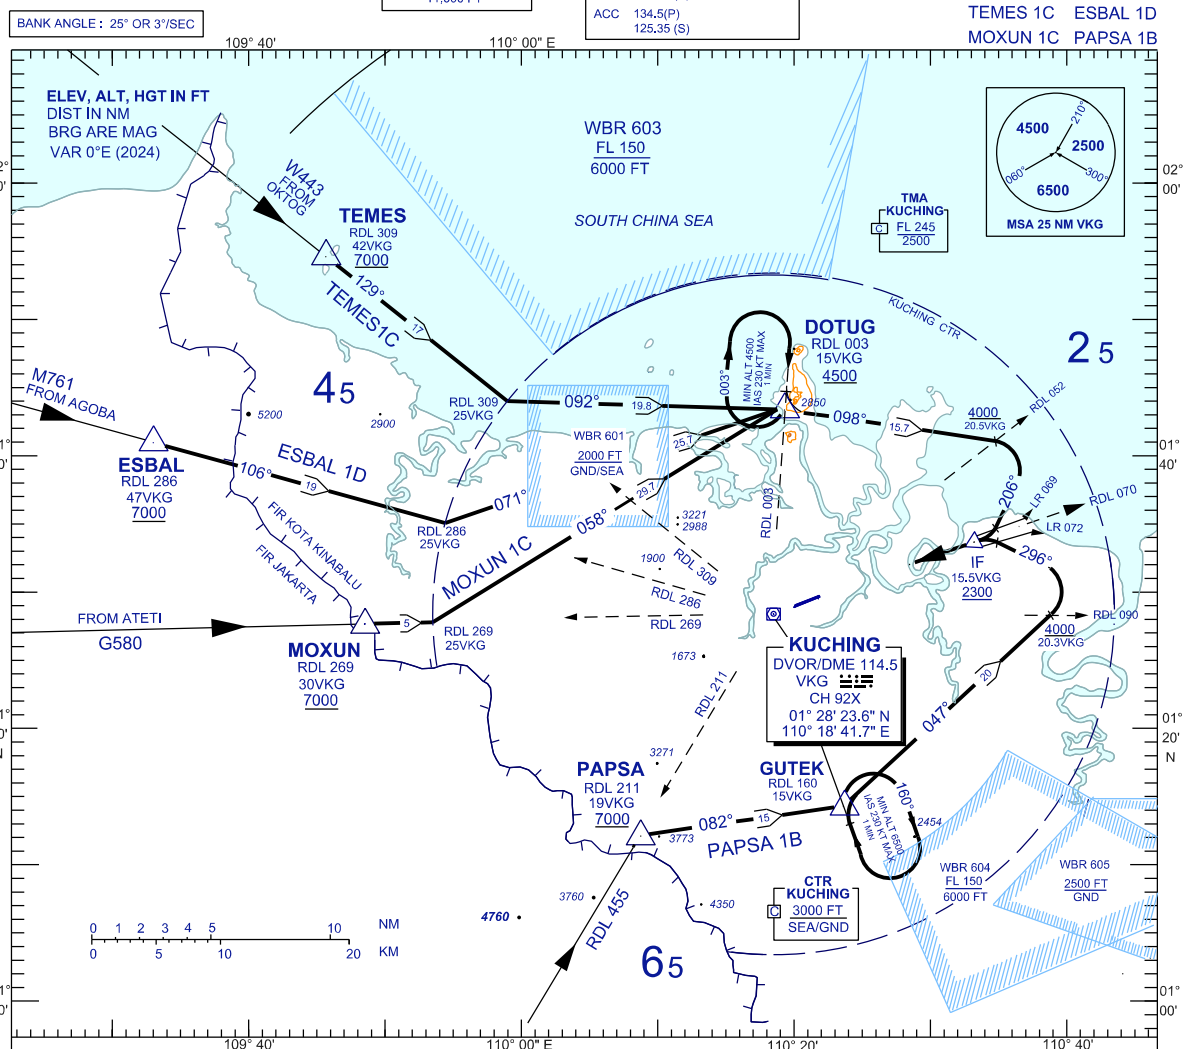

STANDARD ARRIVAL CHART
INSTRUMENT (STAR) - ICAO

KUCHING/KUCHING (WBGG)
RWY 25

REPLACEMENT CHART