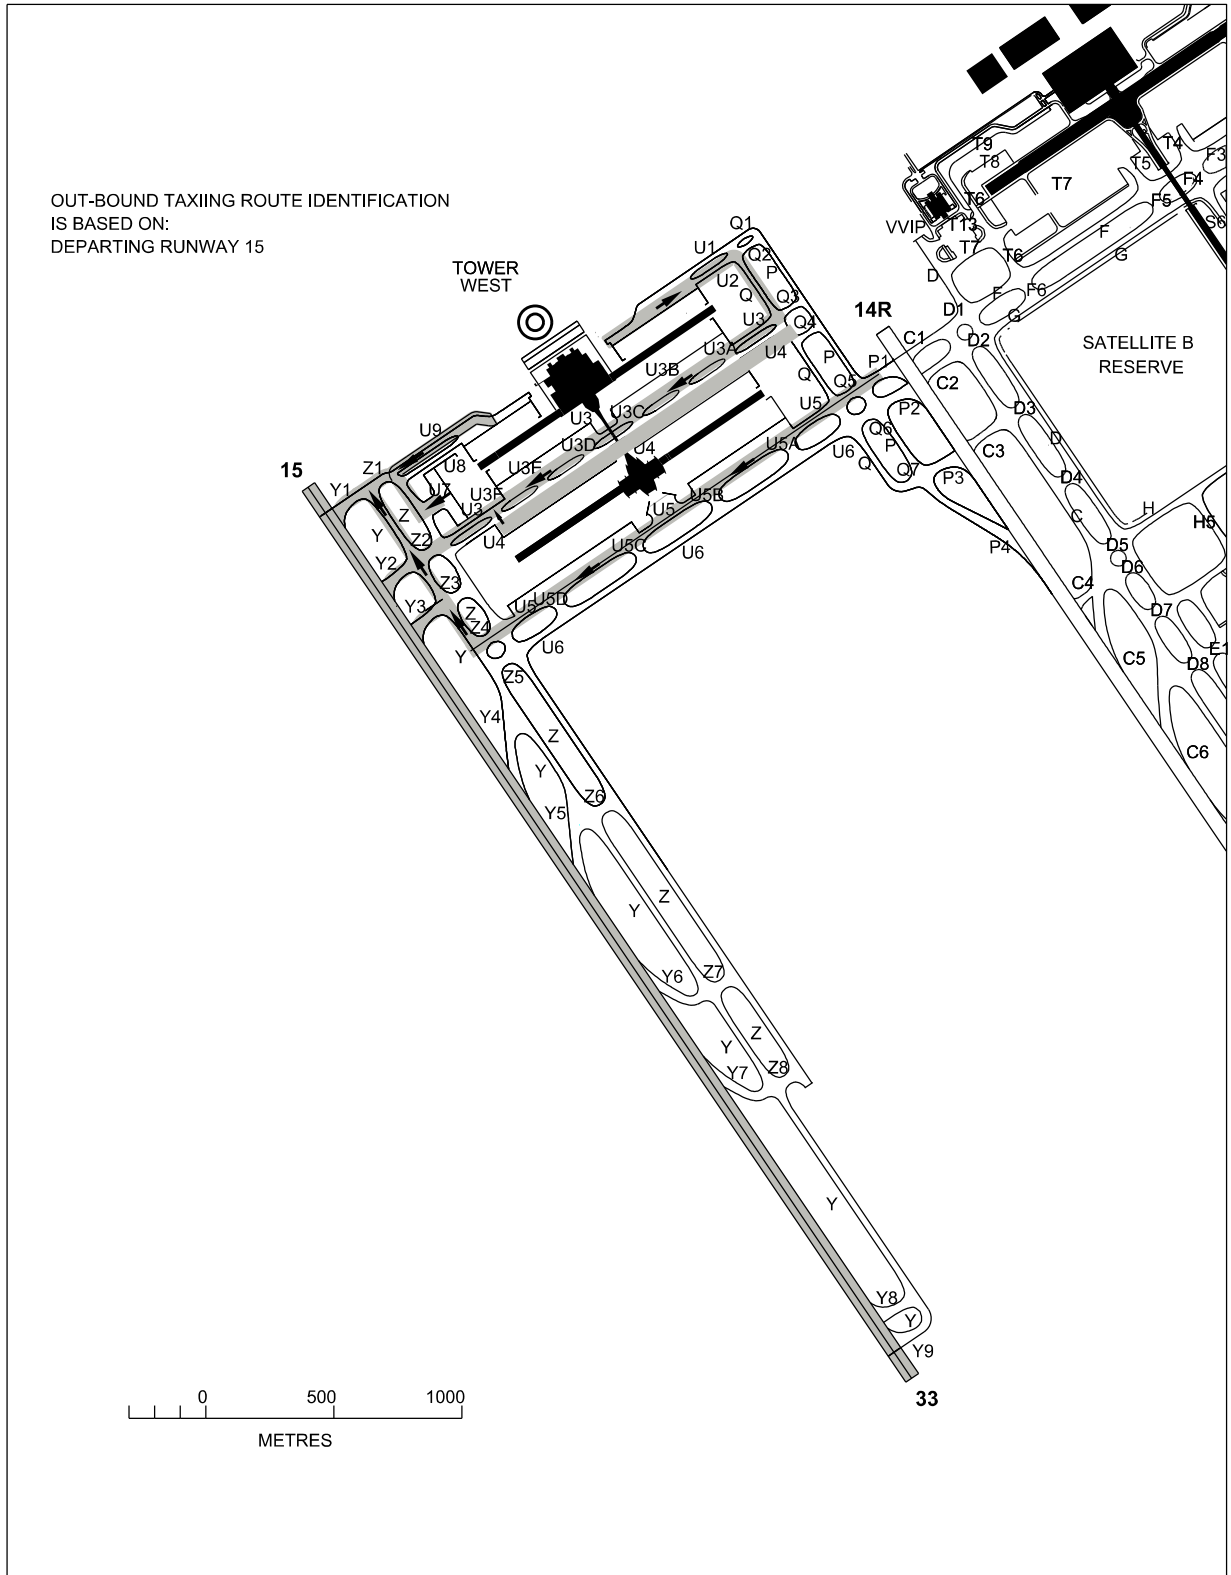

**KLIA TERMINAL 2  
TAXI ROUTES DEPARTURES  
RUNWAY 15**

ELEV  
21 M

TOWER	119.800
GROUND	118.050
	122.525
	121.725
	122.550
	130.750

**SEPANG /  
KL INTERNATIONAL  
AIRPORT**

**CHANGES :** KLIA2 MAIN TERMINAL TO KLIA TERMINAL 2  
MAIN TERMINAL TO KLIA TERMINAL 1.