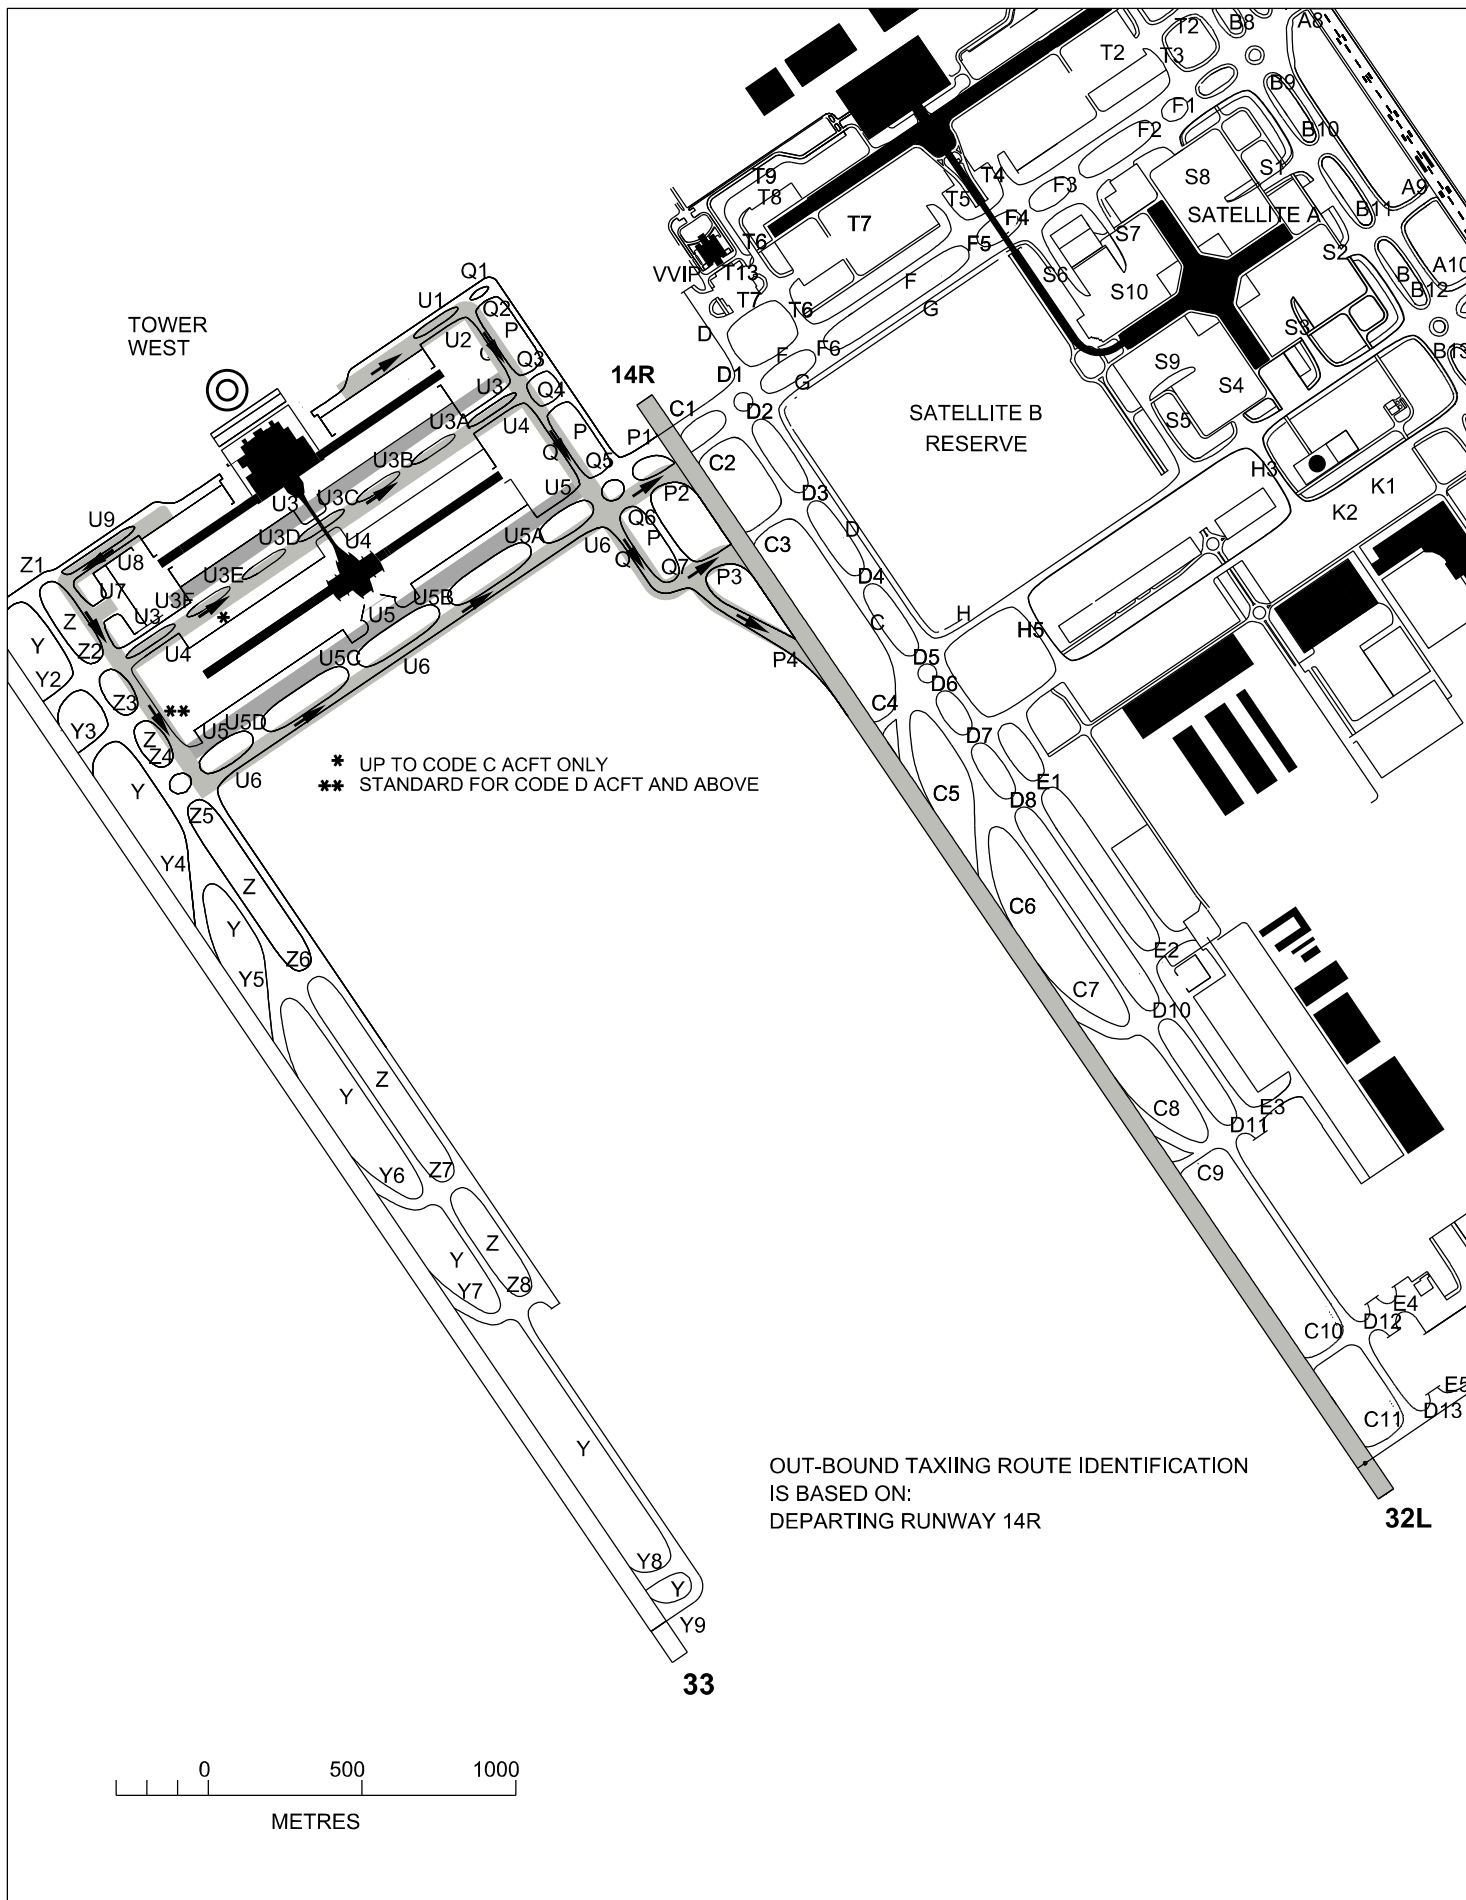

KLIA TERMINAL 2 TAXI ROUTES DEPARTURES RUNWAY 14R

ELEV
21 M

TOWER	118.500
GROUND	118.050
	122.525
	121.725
	122.550
	130.750

SEPANG / KL INTERNATIONAL AIRPORT

CHANGES : RENAME KLIA2 TO KLIA TERMINAL 2.