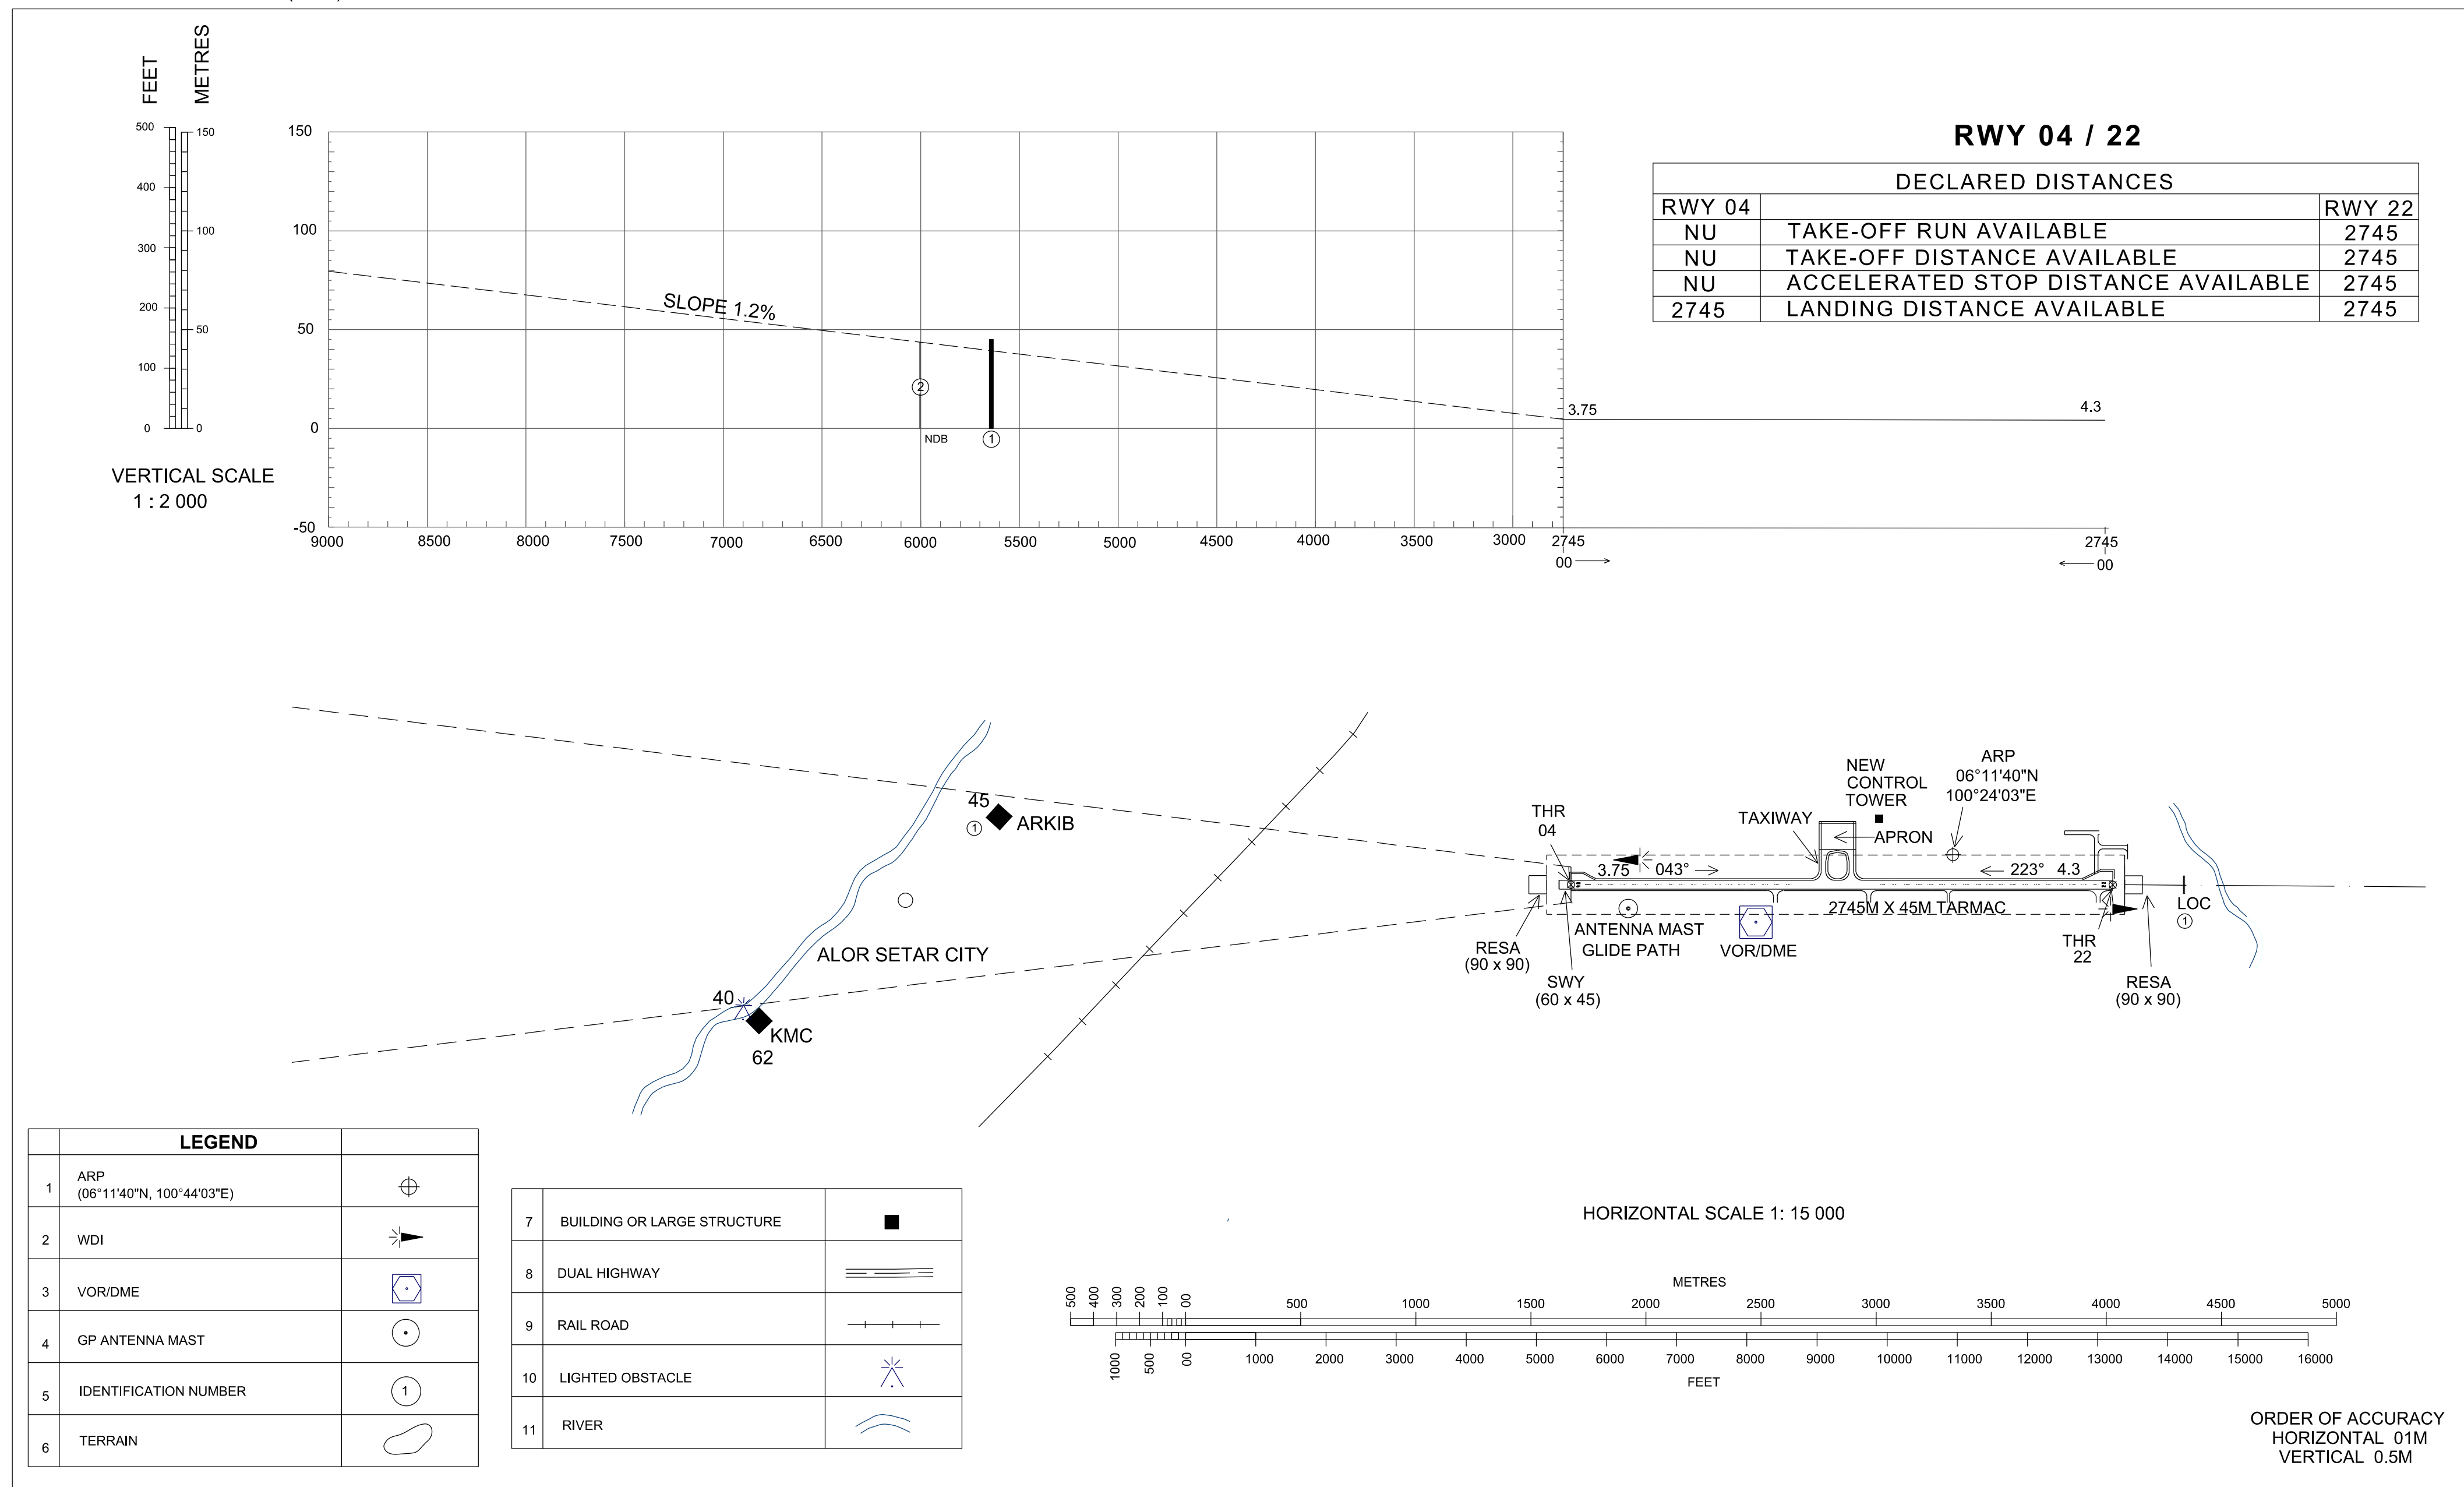

AERODROME OBSTACLE CHART - ICAO TYPE A (OPERATING LIMITATIONS)

ALOR SETAR/ SULTAN ABDUL HALIM AIRPORT

DIMENSIONS & ELEVATIONS IN METRES
MAGNETIC VARIATION: 0° W (2018)

CHANGES : ASDA VALUE FOR RWY22
LDA VALUE FOR RWY22