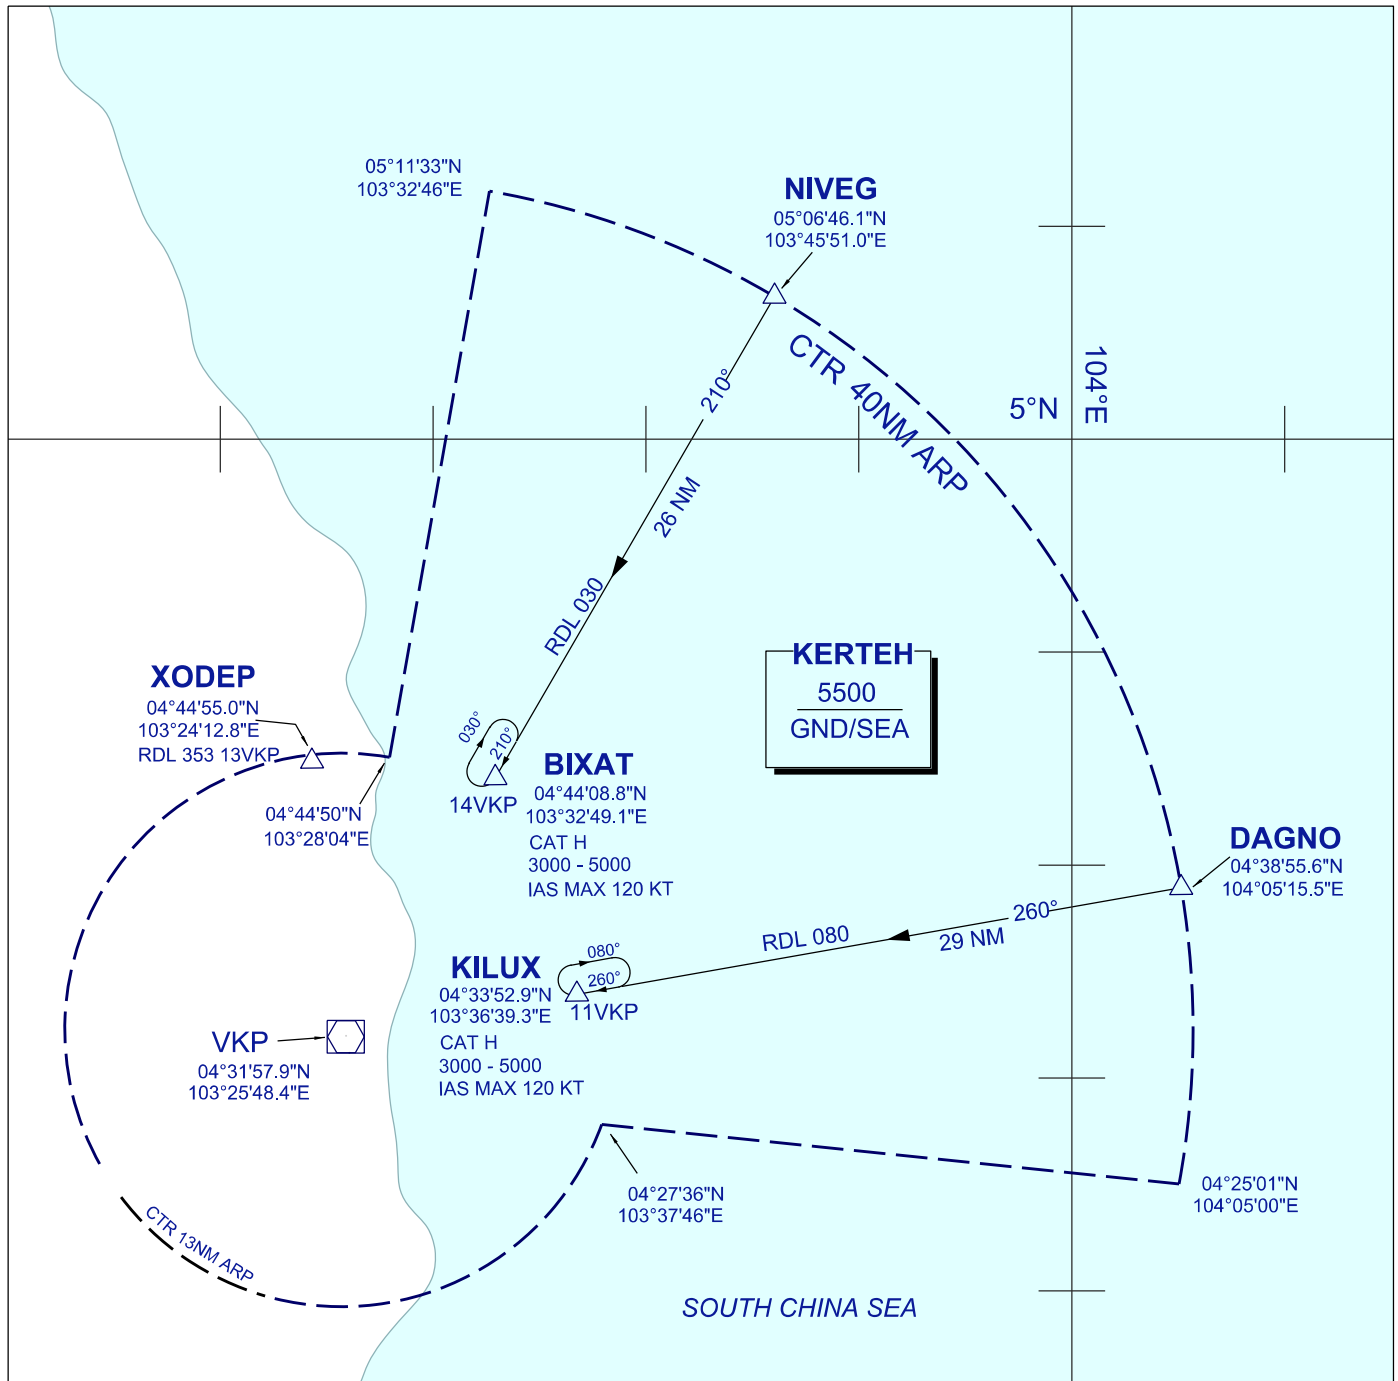

### HELICOPTER ARRIVAL GATES/ROUTES

#### HELICOPTER ARRIVAL GATES / ROUTES

NAME OF GATE	COORDINATES OF GATE	ROUTE
1. XODEP	04°44'55.0"N 103°24'12.8"E (RDL 353/13DME VKP)	TRACK 173°/RDL 353 TO XODEP/13DME VKP
2. NIVEG	05°06'46.1"N 103°45'51.0"E (RDL 030/40DME VKP)	TRACK 210°/RDL 030 TO BIXAT/14DME VKP
3. DAGNO	04°38'55.6"N 104°05'15.5"E (RDL 080/40DME VKP)	TRACK 260°/RDL 080 TO KILUX/11DME VKP

CHANGES : UPDATING THE CHART FORMAT