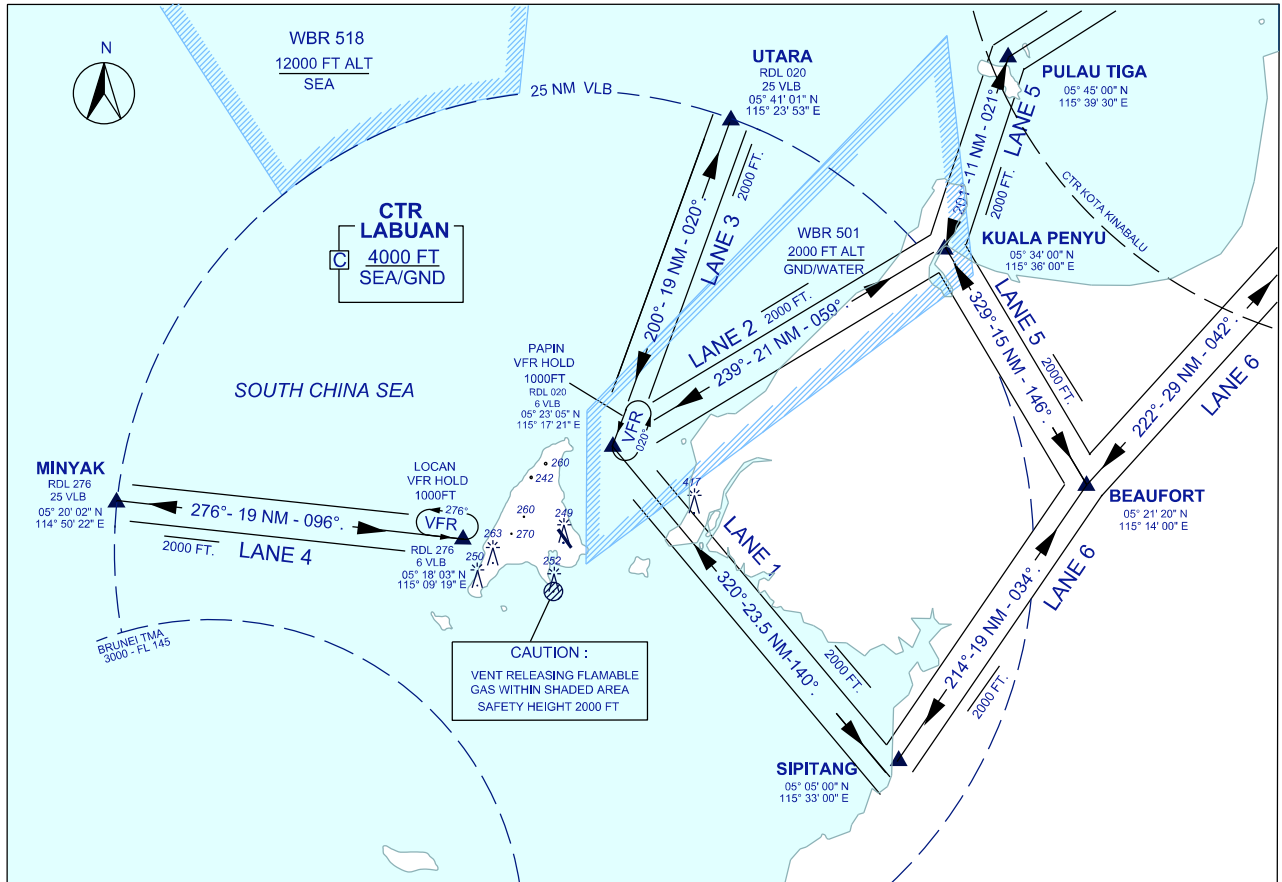

VISUAL CHART - ICAO

AERODROME ELEV 100 FT
HEIGHTS RELATED TO
AERODROME ELEV

APP	119.7, 249.3
TWR	118.1, 238.1
SMC	118.35, 235.1
ATIS	126.85

LABUAN/LABUAN

VFR ROUTES & VFR AREAS

CHANGES : UPDATING THE CHART FORMAT.