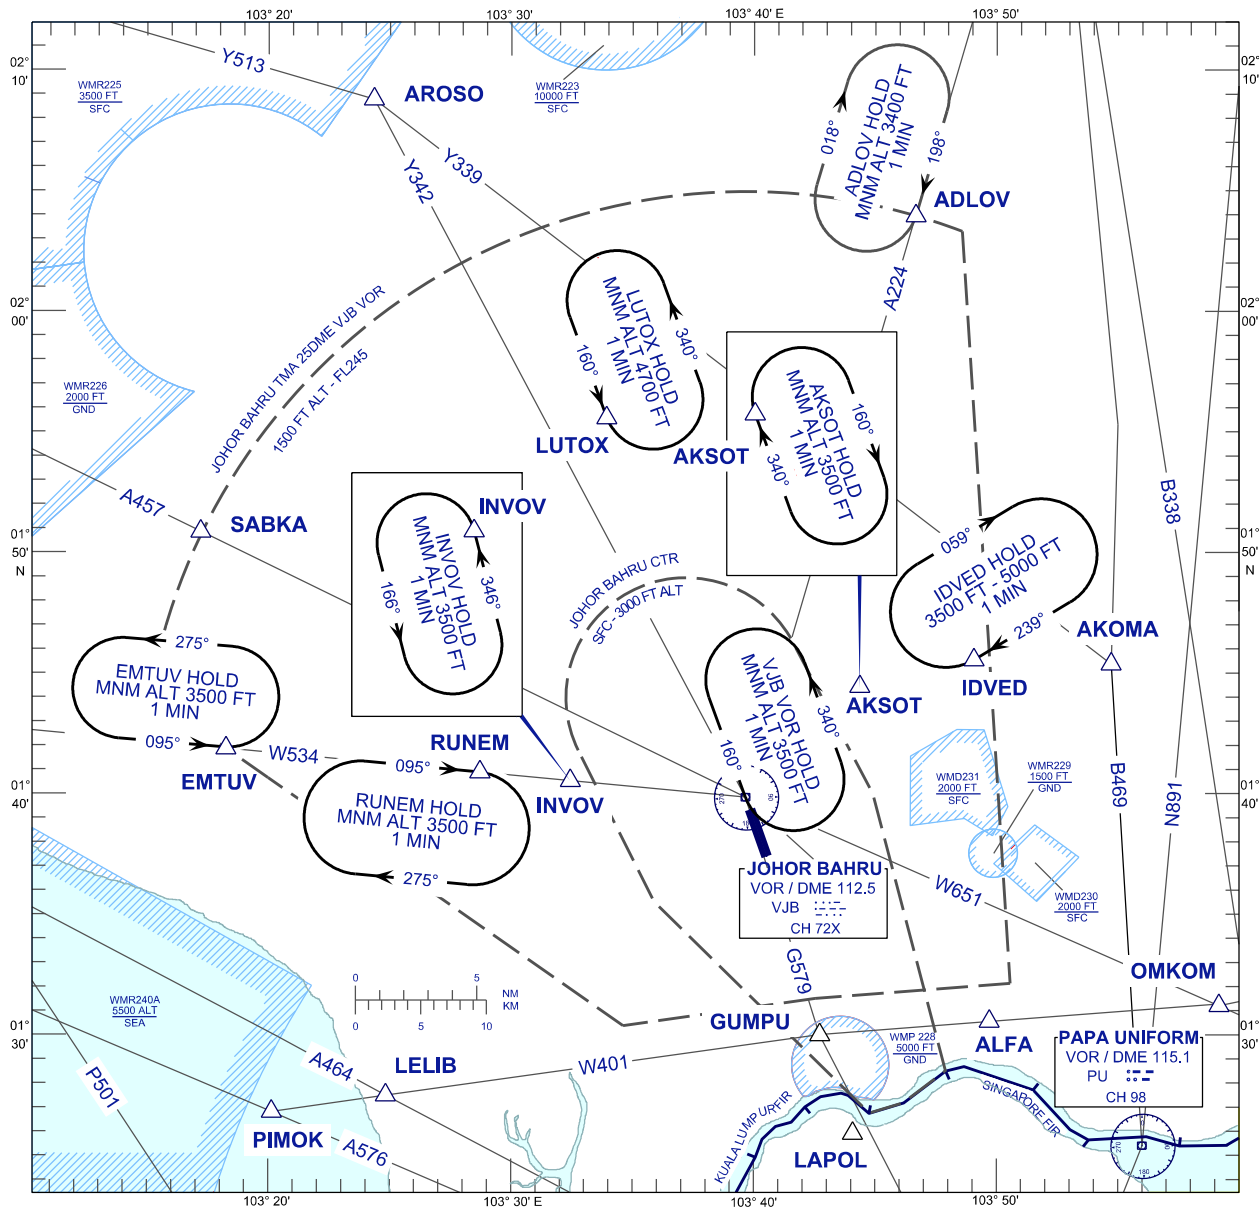

JOHOR BAHRU TMA, CTR AND HOLDING AREAS

CHANGES : RUNEM HOLDING AREA CHANGE 275° TO 095° & 095° TO 275°