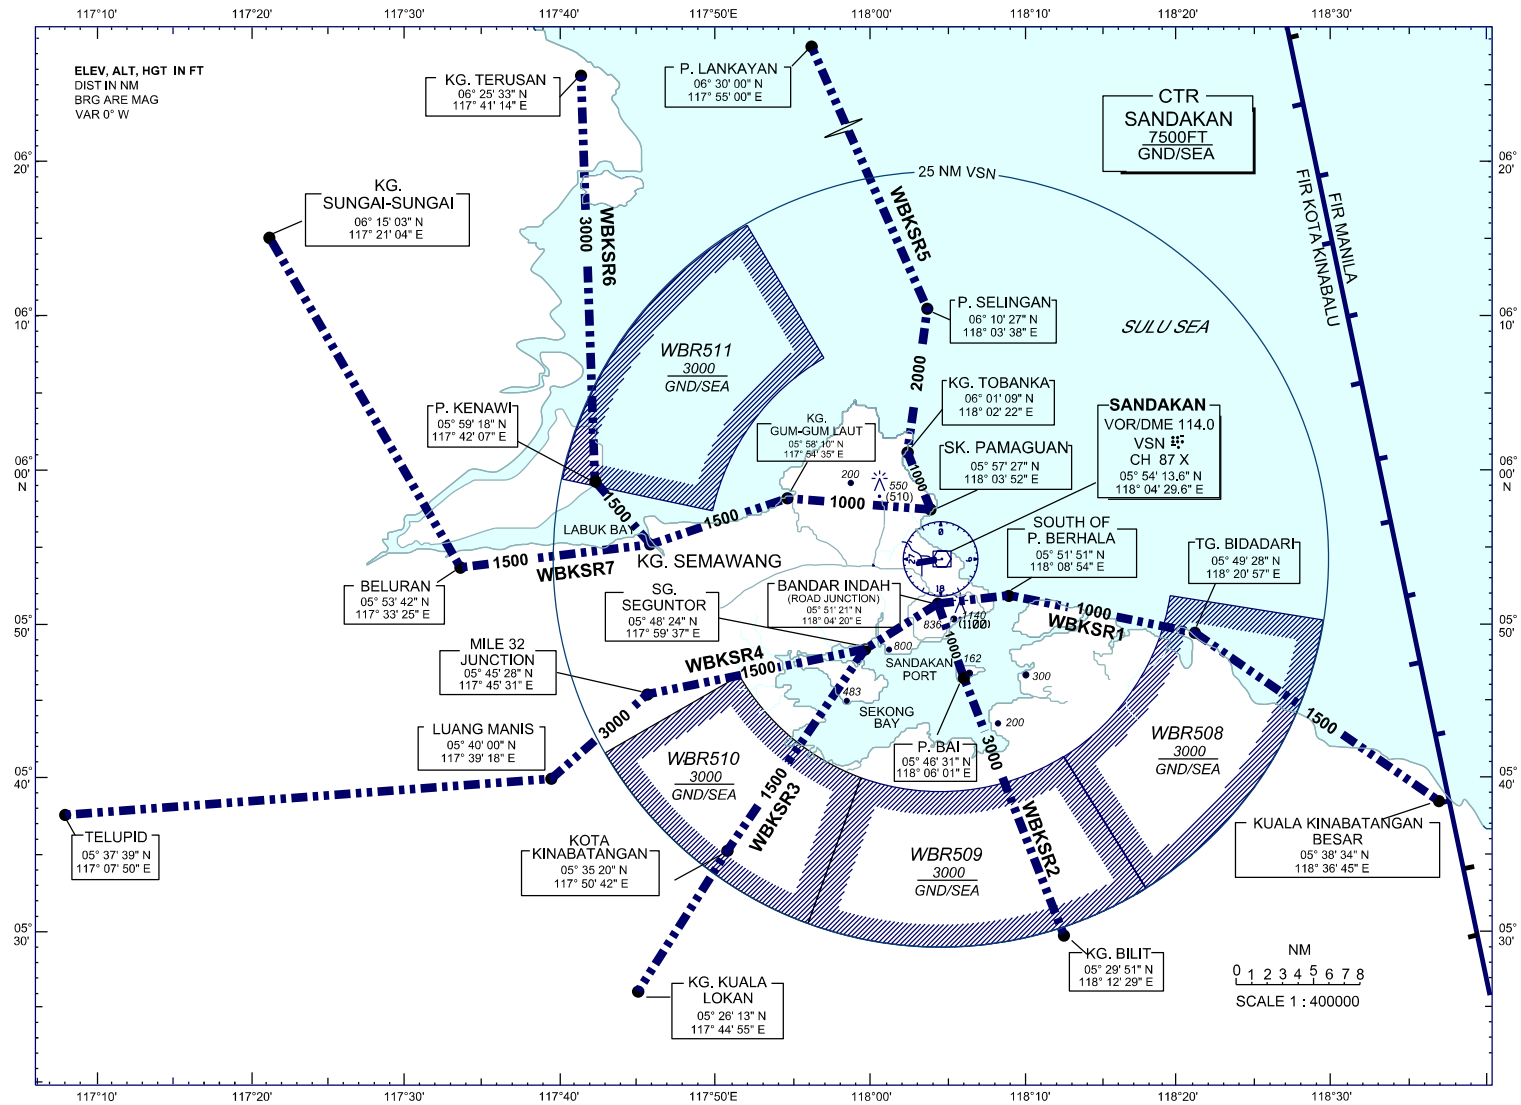

VFR ROUTE CHART

AERODROME ELEV 46FT

APP 123.2
TWR 122.05

SANDAKAN/SANDAKAN

CHANGES : RENAME OF ALL VFR ROUTE