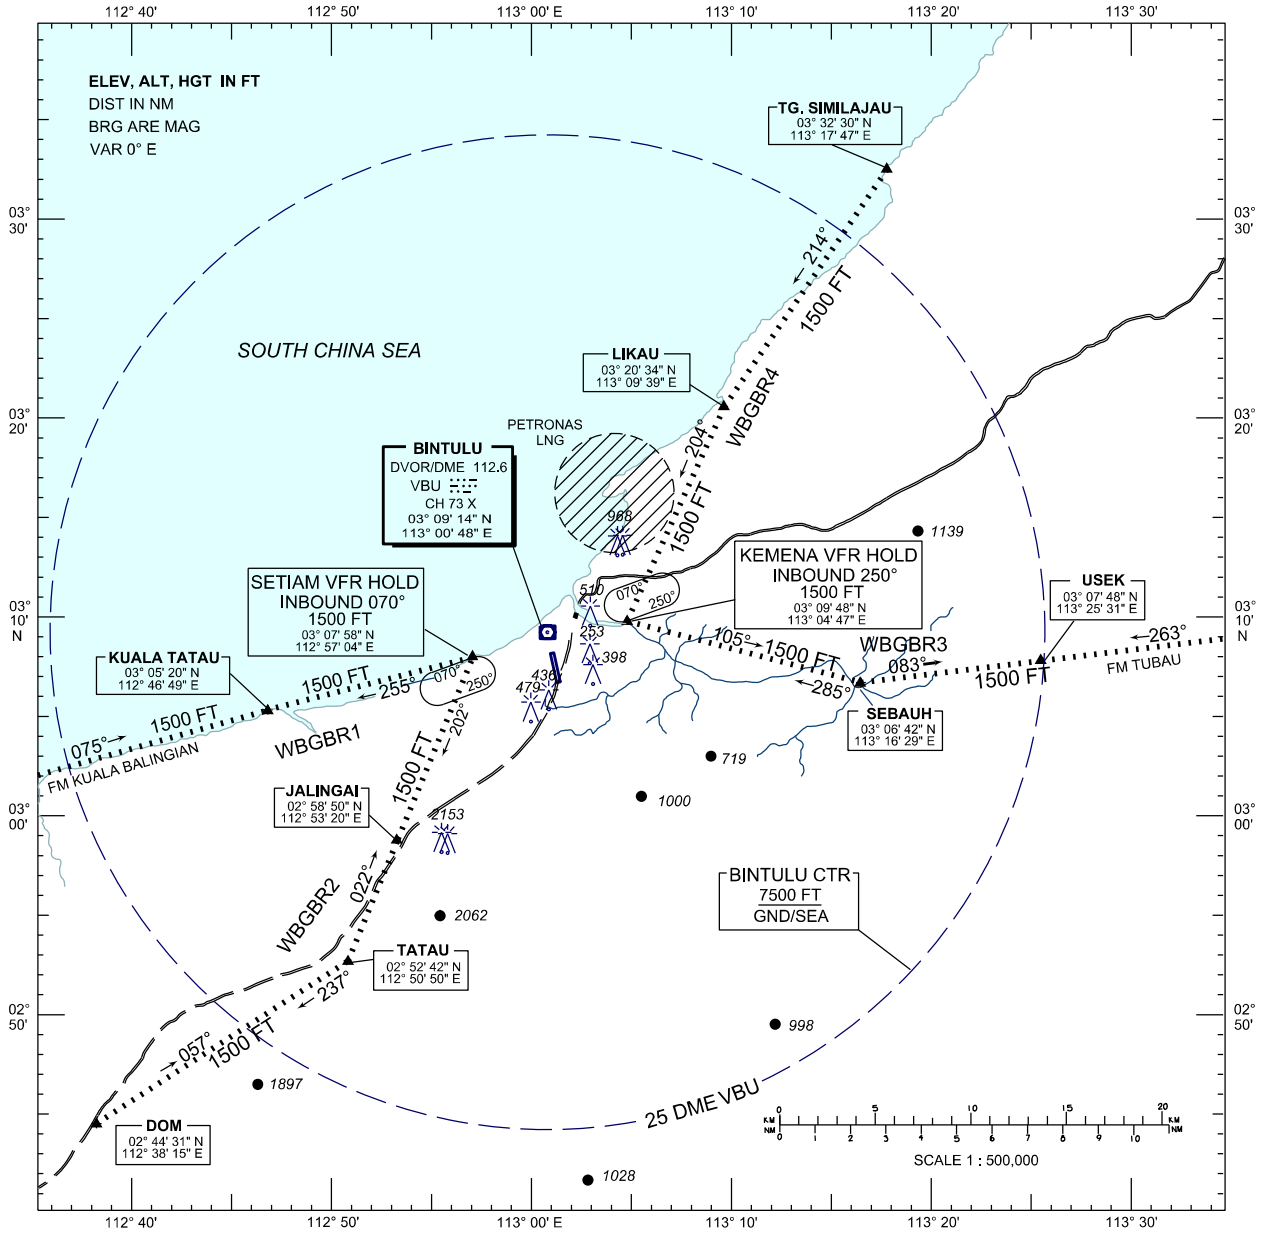

VFR ROUTES
CHART

AERODROME ELEV 75 FT

TWR/APP	122.3 (P)
	119.25 (S)
SMC	121.5
ATIS	121.8
	127.8

BINTULU / BINTULU

CHANGES : RENAME OF ALL VFR ROUTE