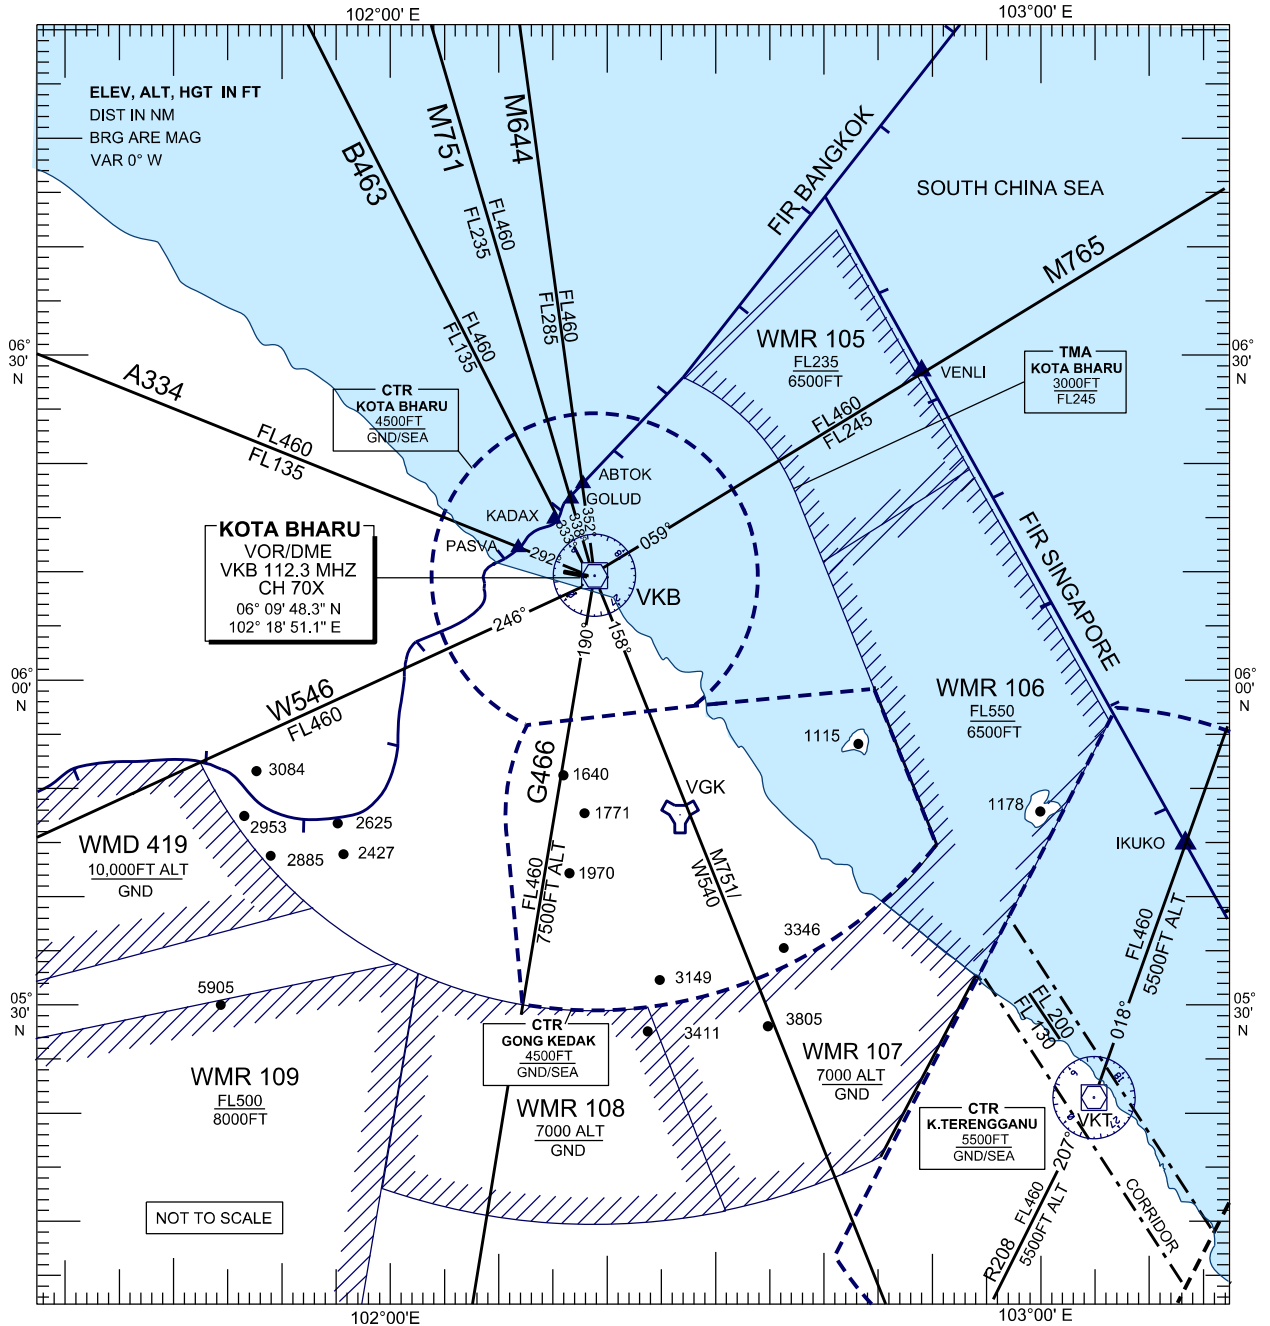

KOTA BHARU TMA

CHANGES : CHANGE LOWER LIMIT OF WMR 105 AND WMR 106.