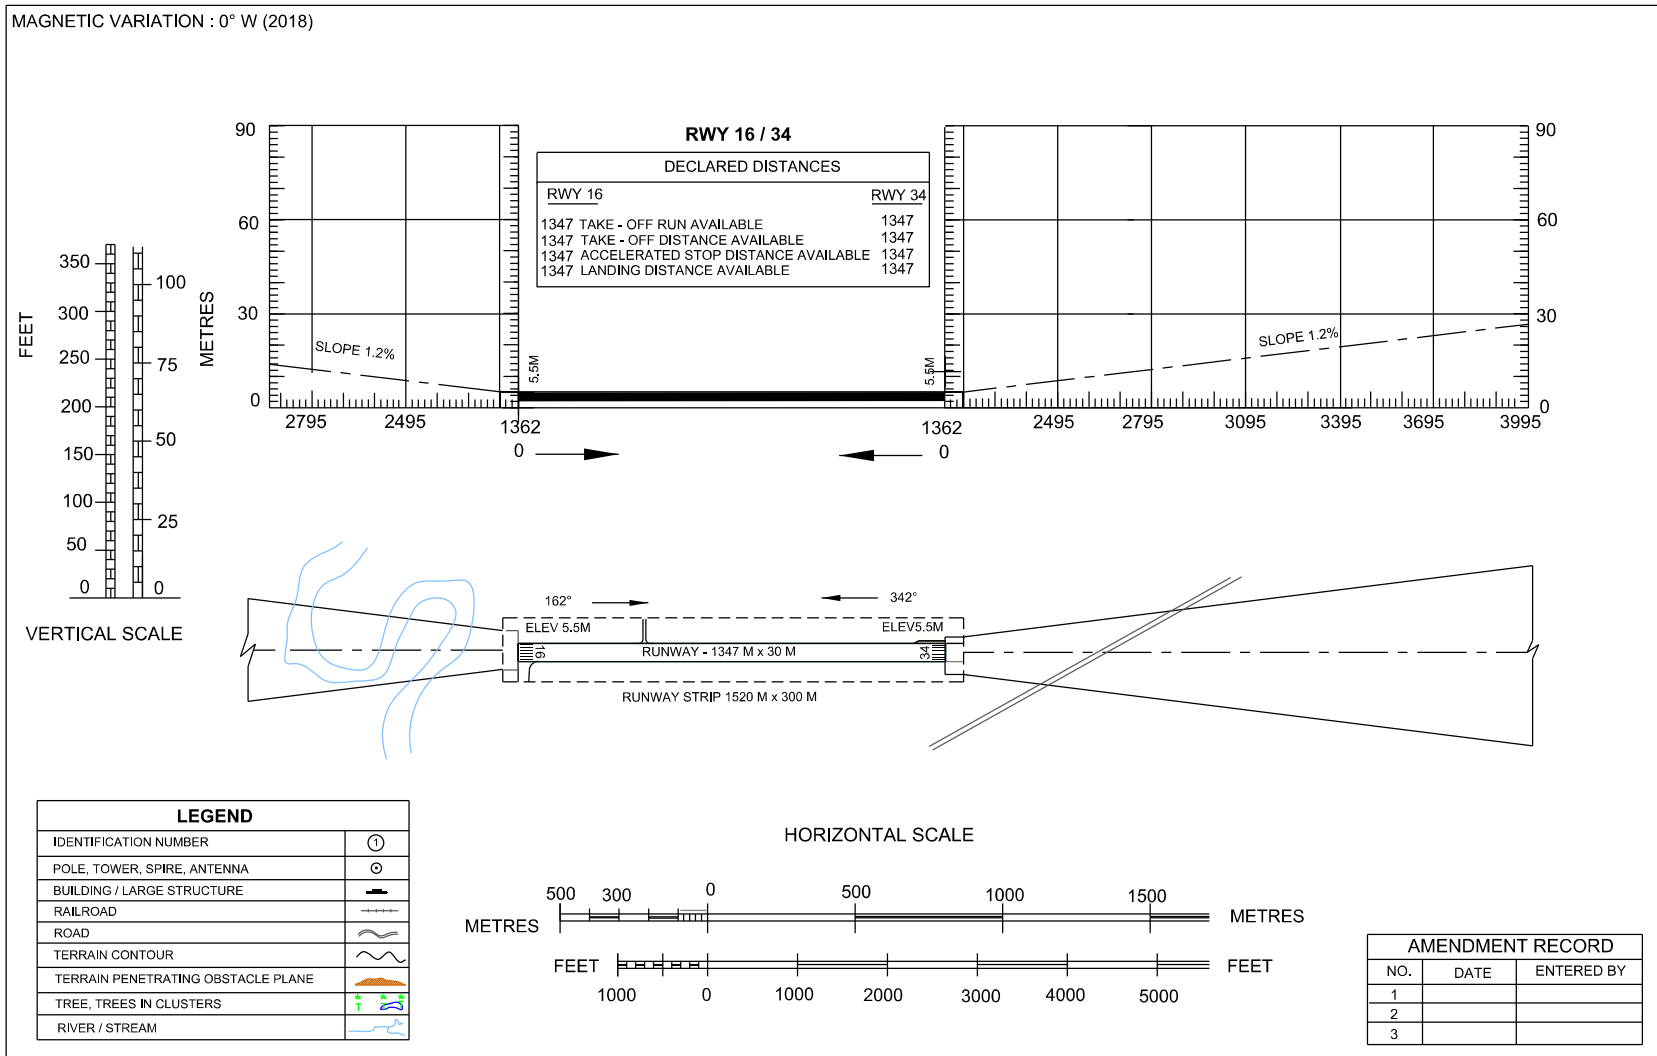

AERODROME OBSTACLE CHART - ICAO TYPE A (OPERATING LIMITATIONS)

KERTEH / KERTEH

DIMENSIONS & ELEVATIONS IN METRES

MAGNETIC VARIATION : 0° W (2018)

CHANGES : CHANGE TORA, TODA, ASDA & LDA VALUE FOR BOTH RUNWAY
CHANGE THE DIMENSION OF BOTH RUNWAY