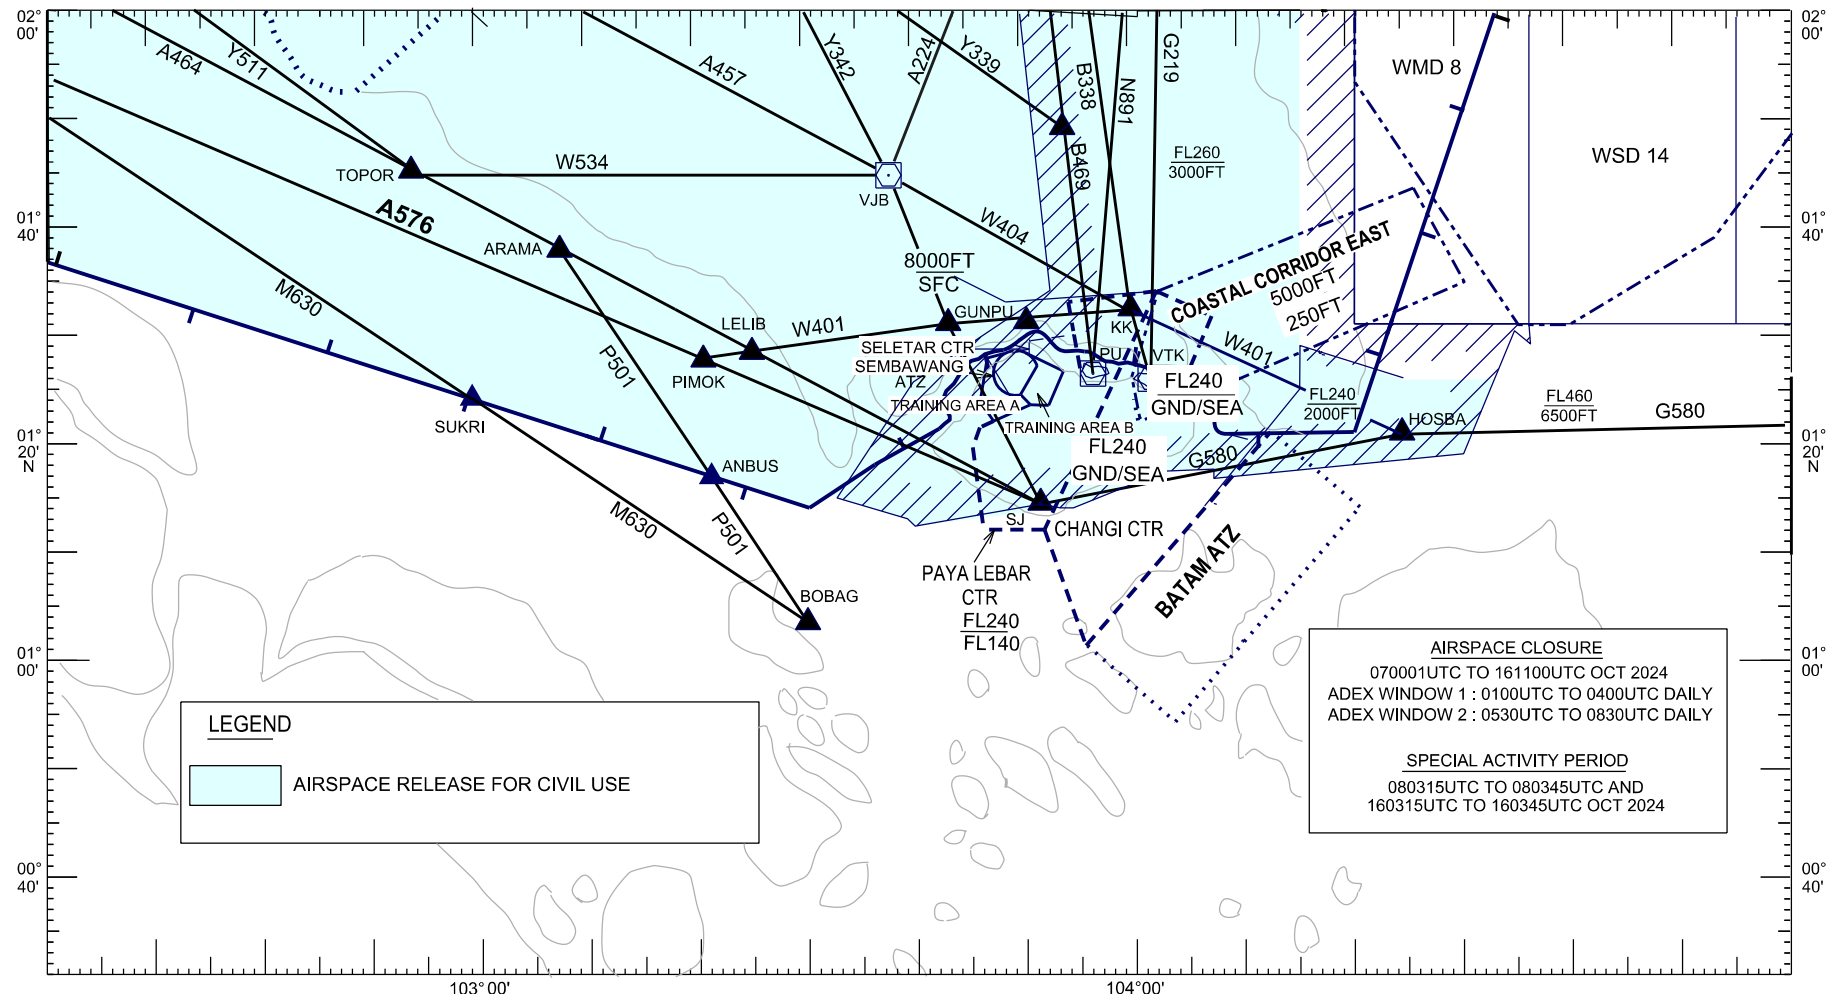

# AIRSPACE CLOSURE KUALA LUMPUR & SINGAPORE FIRS EXERCISE BERSAMA LIMA 2024 070001UTC TO 161100UTC OCT 2024

CHART 4

**LEGEND**

 AIRSPACE RELEASE FOR CIVIL USE

**AIRSPACE CLOSURE**  
070001UTC TO 161100UTC OCT 2024  
ADEX WINDOW 1 : 0100UTC TO 0400UTC DAILY  
ADEX WINDOW 2 : 0530UTC TO 0830UTC DAILY

**SPECIAL ACTIVITY PERIOD**  
080315UTC TO 080345UTC AND  
160315UTC TO 160345UTC OCT 2024