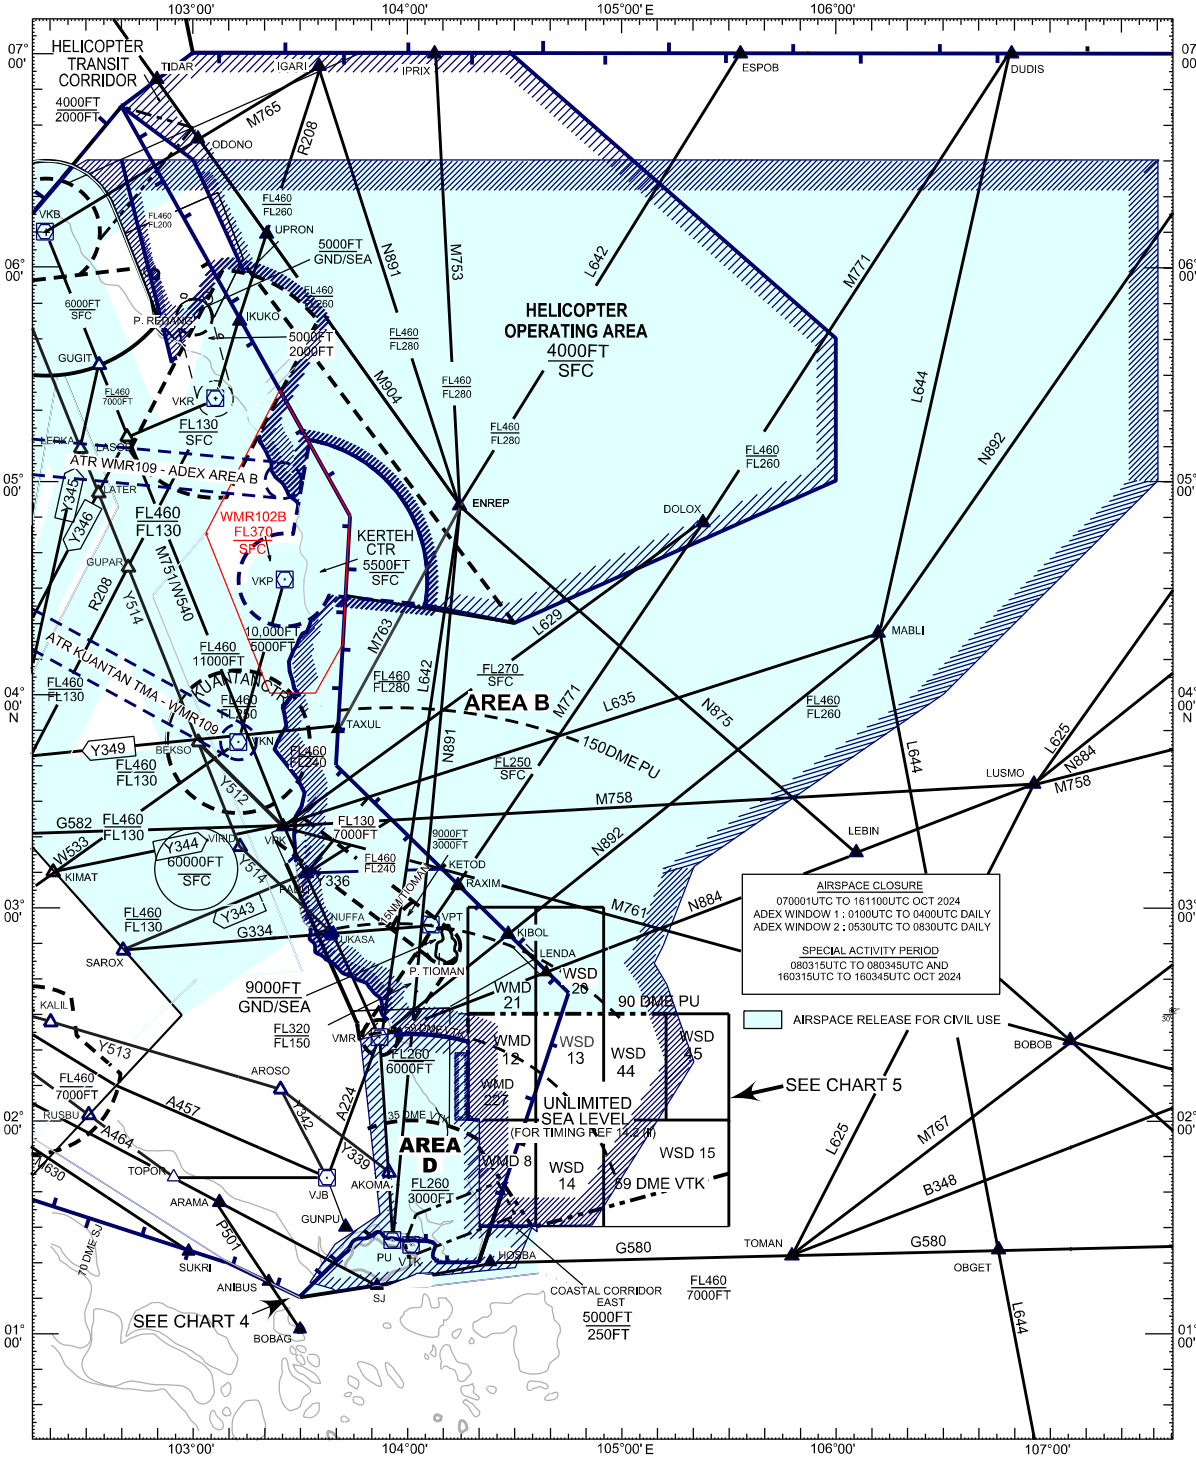

AIRSPACE CLOSURE KUALA LUMPUR & SINGAPORE FIRS EXERCISE BERSAMA LIMA 2024 070001UTC TO 161100UTC OCT 2024

CHART 3

AIRSPACE CLOSURE
070001UTC TO 161100UTC OCT 2024
ADEK WINDOW 1: 010001UTC TO 040001UTC DAILY
ADEK WINDOW 2: 053001UTC TO 083001UTC DAILY

SPECIAL ACTIVITY PERIOD
080315UTC TO 080345UTC AND
160315UTC TO 160345UTC OCT 2024

AIRSPACE RELEASE FOR CIVIL USE

SEE CHART 5

SEE CHART 4

SEE CHART 5