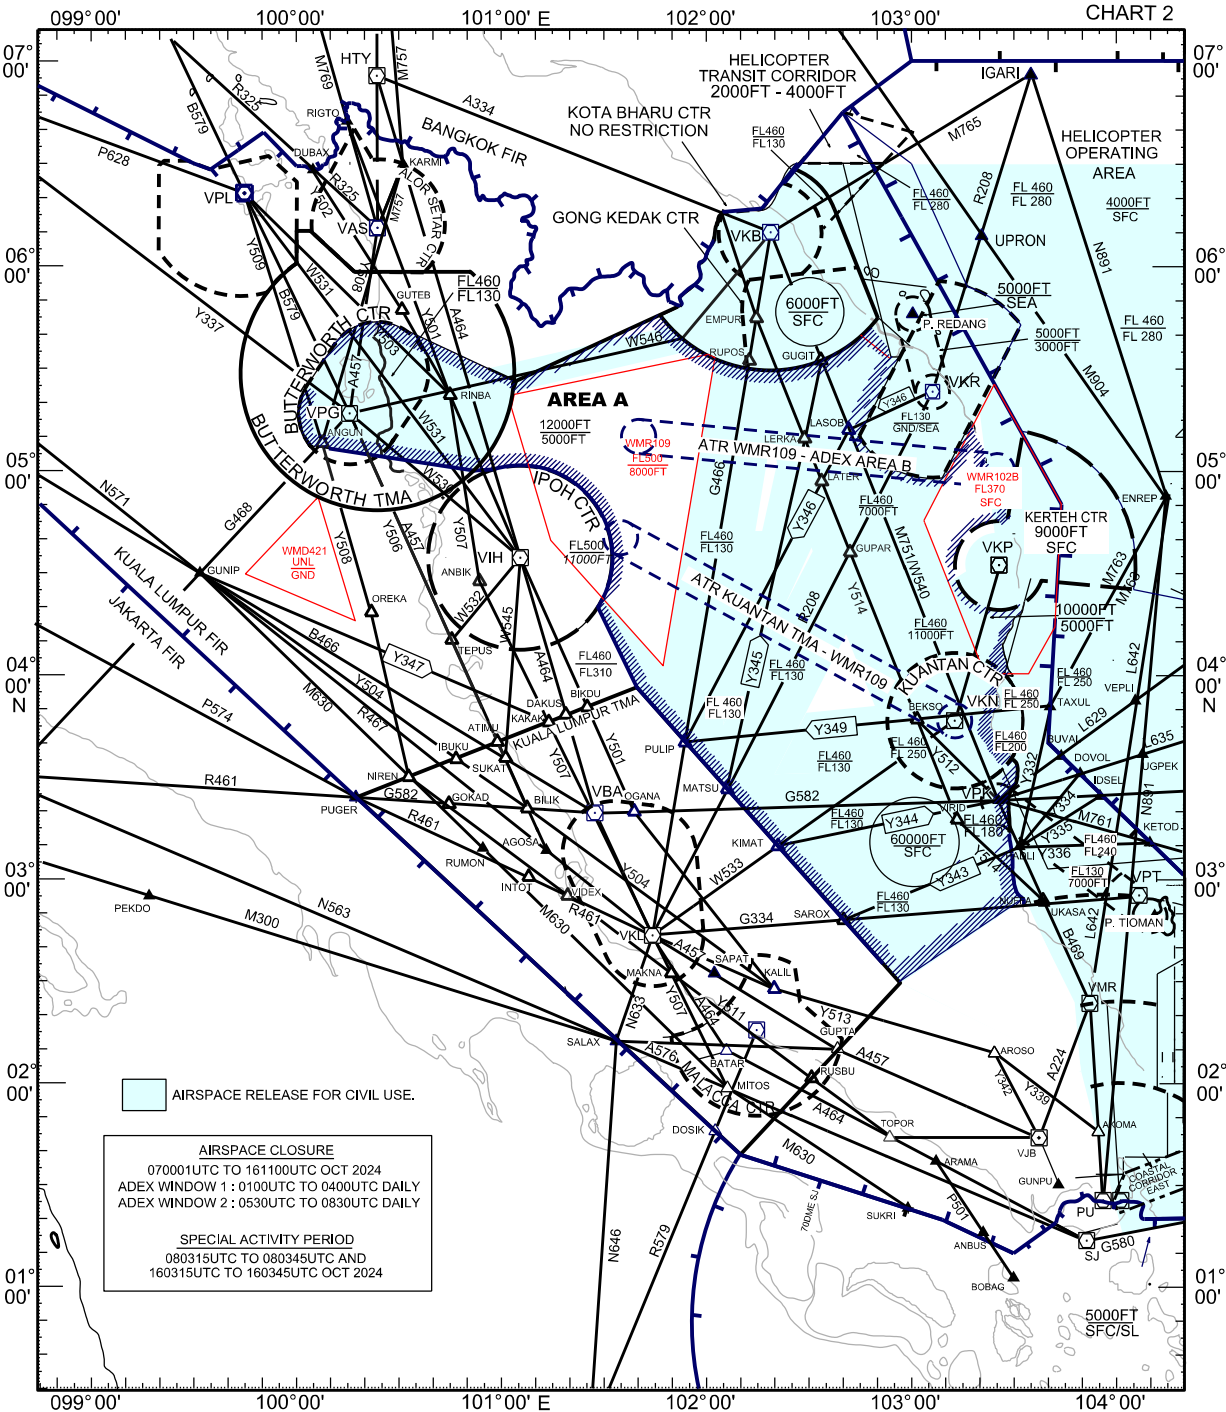

AIRSPACE CLOSURE KUALA LUMPUR & SINGAPORE FIRS
EXERCISE BERSAMA LIMA 2024
070001UTC TO 161100UTC OCT 2024

CHART 2

AIRSPACE RELEASE FOR CIVIL USE.

AIRSPACE CLOSURE
070001UTC TO 161100UTC OCT 2024
ADEX WINDOW 1 : 0100UTC TO 0400UTC DAILY
ADEX WINDOW 2 : 0530UTC TO 0830UTC DAILY

SPECIAL ACTIVITY PERIOD
080315UTC TO 080345UTC AND
160315UTC TO 160345UTC OCT 2024