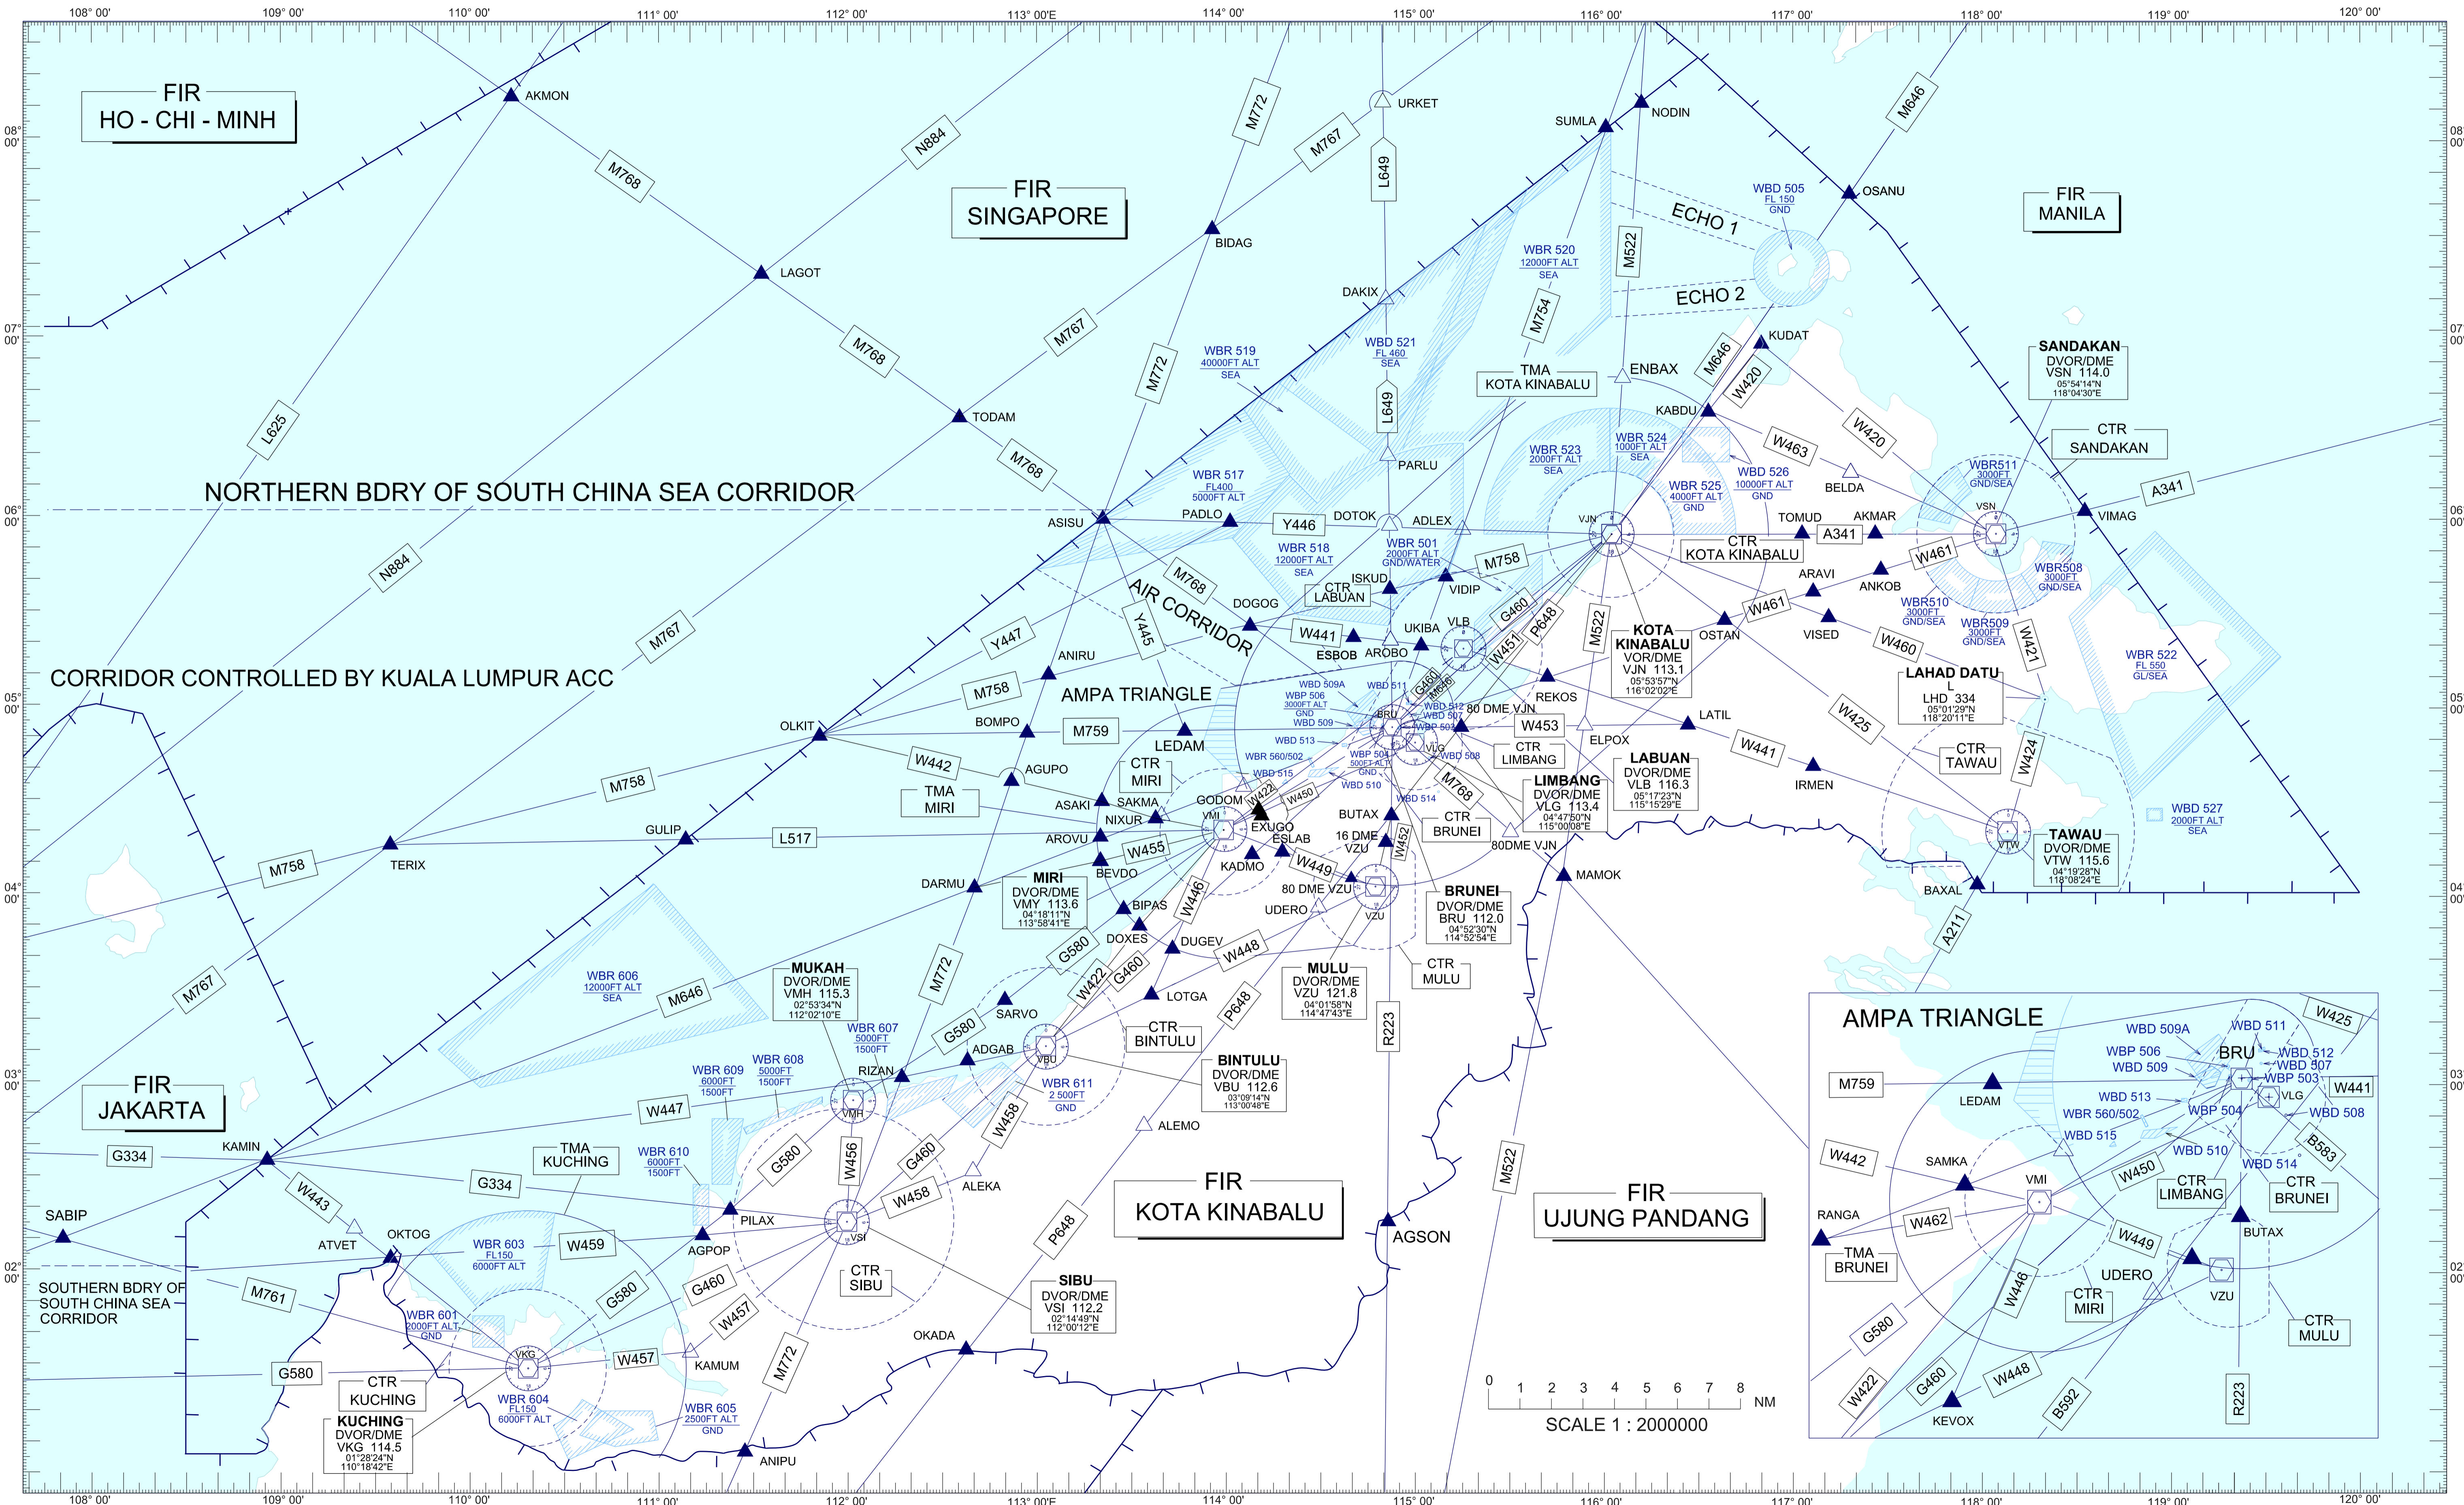

# PROHIBITED, RESTRICTED AND DANGER AREAS - SABAH/SARAWAK

CHANGES : REALIGNMENT OF THE SINGAPORE AND JAKARTA FIRS, AMEND FIR BALI TO FIR UJUNG PANDANG.