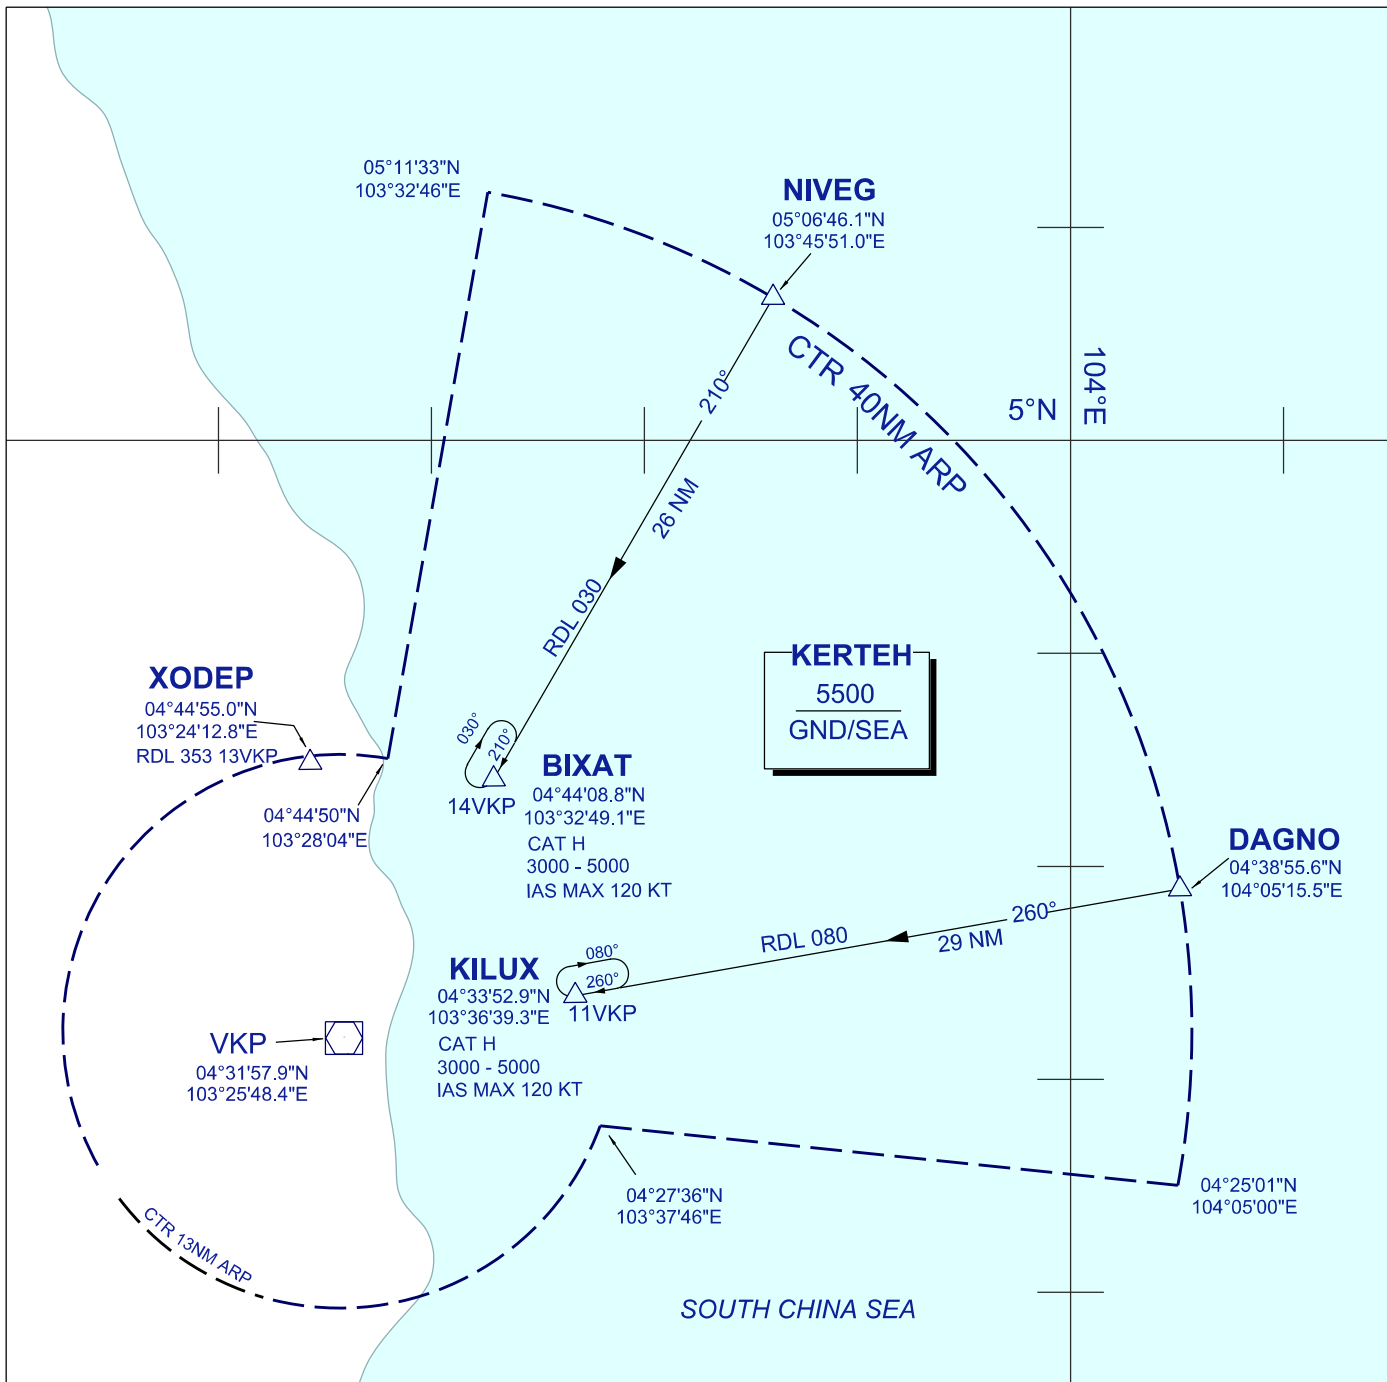

HELICOPTER ARRIVAL GATES/ROUTES

HELICOPTER ARRIVAL GATES / ROUTES

<u>NAME OF GATE</u>	<u>COORDINATES OF GATE</u>	<u>ROUTE</u>
1. XODEP	04°44'55.0"N 103°24'12.8"E (RDL 353/13DME VKP)	TRACK 173°/RDL 353 TO XODEP/13DME VKP
2. NIVEG	05°06'46.1"N 103°45'51.0"E (RDL 030/40DME VKP)	TRACK 210°/RDL 030 TO BIXAT/14DME VKP
3. DAGNO	04°38'55.6"N 104°05'15.5"E (RDL 080/40DME VKP)	TRACK 260°/RDL 080 TO KILUX/11DME VKP

CHANGES : UPDATING THE CHART FORMAT