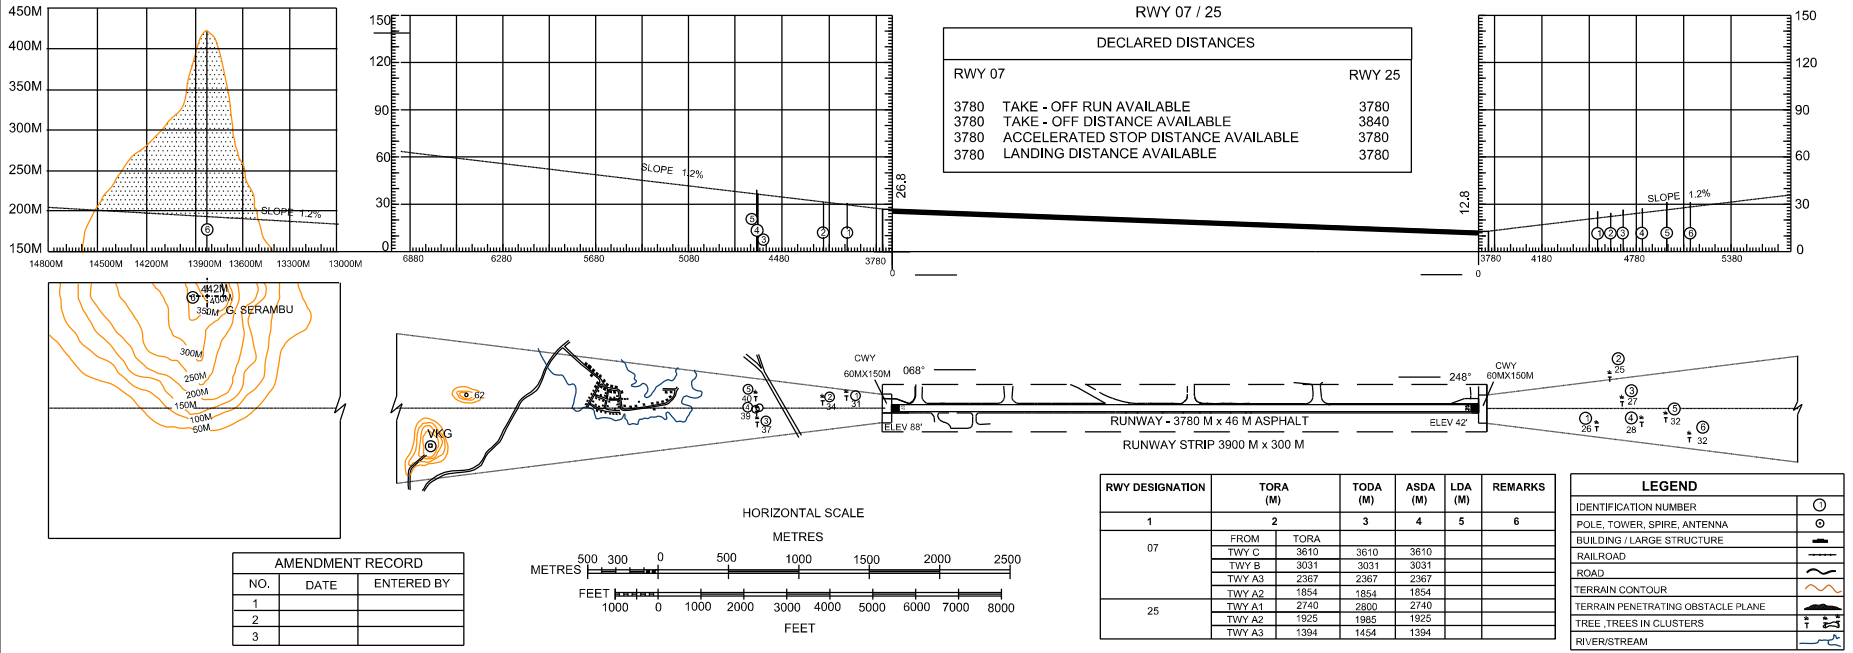

DIMENSIONS & ELEVATIONS IN METRES
 MAGNETIC VARIATION : 0° E 2018

AERODROME OBSTACLE CHART - ICAO

TYPE A (OPERATING LIMITATIONS)

KUCHING/KUCHING

CHANGES : ADD ADDITIONAL INFORMATION FOR DECLARED DISTANCES.