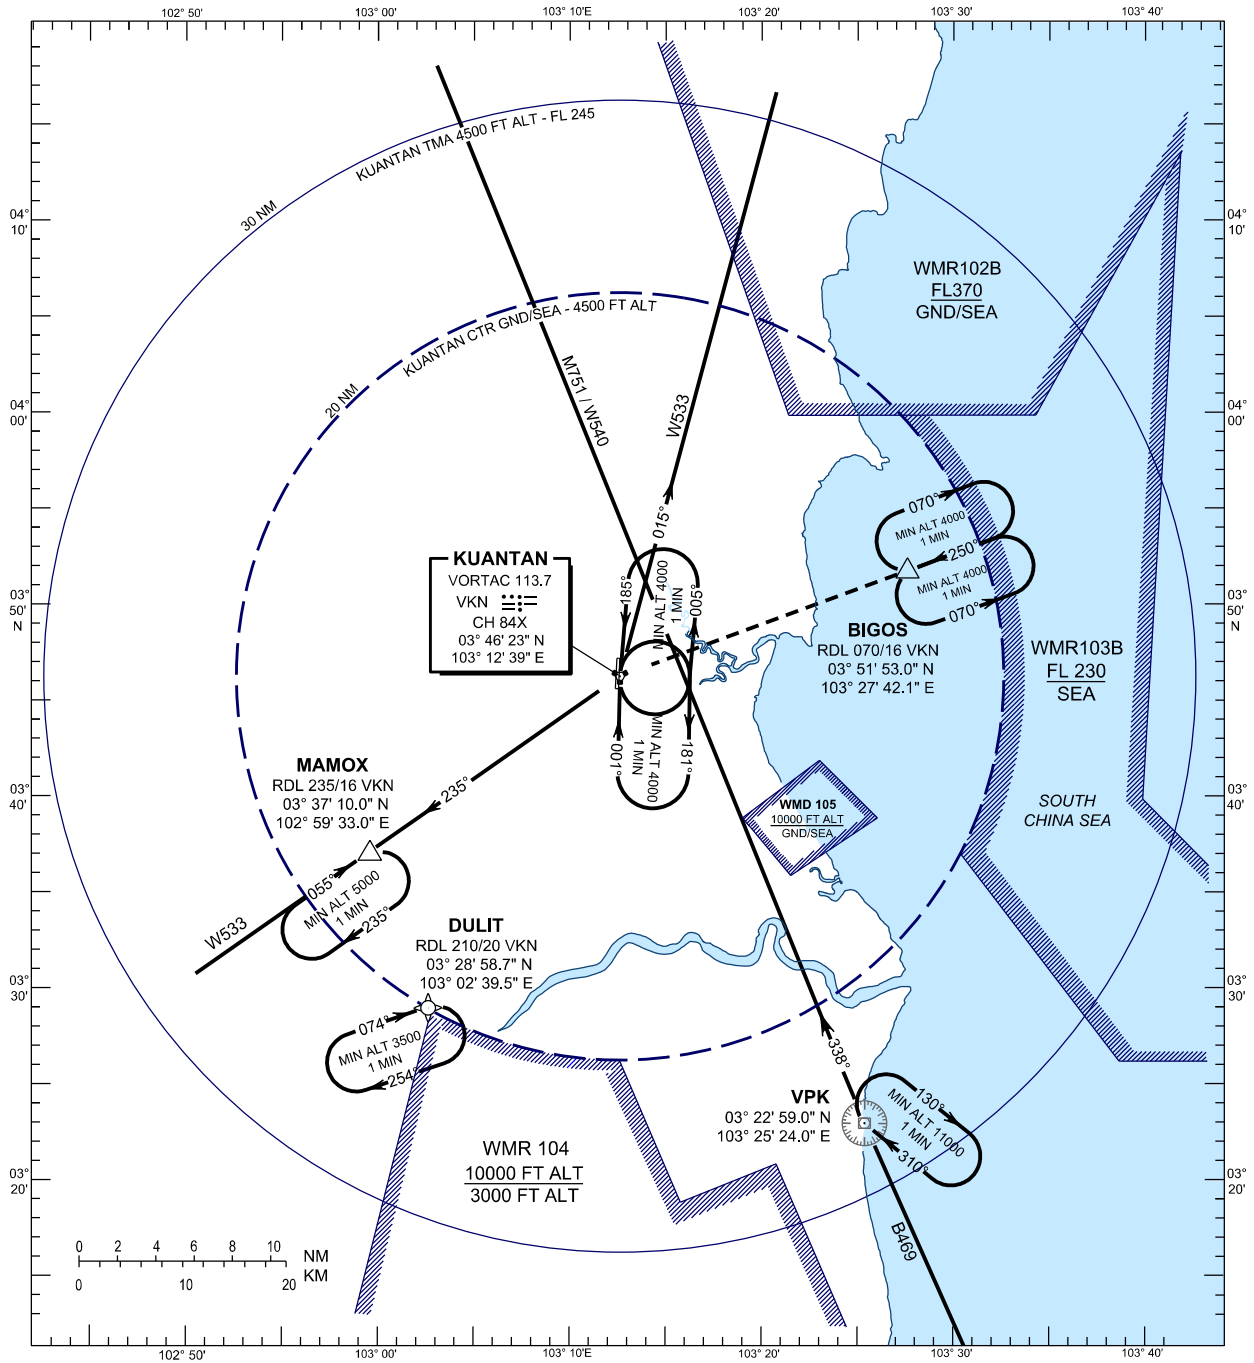

KUANTAN TMA, CONTROL ZONE AND HOLDING AREAS

KUANTAN
 VORTAC 113.7
 VKN
 CH 84X
 03° 46' 23" N
 103° 12' 39" E

MAMOX
 RDL 235/16 VKN
 03° 37' 10.0" N
 102° 59' 33.0" E

DULIT
 RDL 210/20 VKN
 03° 28' 58.7" N
 103° 02' 39.5" E

BIGOS
 RDL 070/16 VKN
 03° 51' 53.0" N
 103° 27' 42.1" E

VPK
 03° 22' 59.0" N
 103° 25' 24.0" E

WMR 104
 10000 FT ALT
 3000 FT ALT

WMR102B
 FL370
 GND/SEA

WMR103B
 FL 230
 SEA

WMD 105
 10000 FT ALT
 GND/SEA

CHANGES : CHANGE BIGOS HOLDING TO RIGHT/LEFT TURN