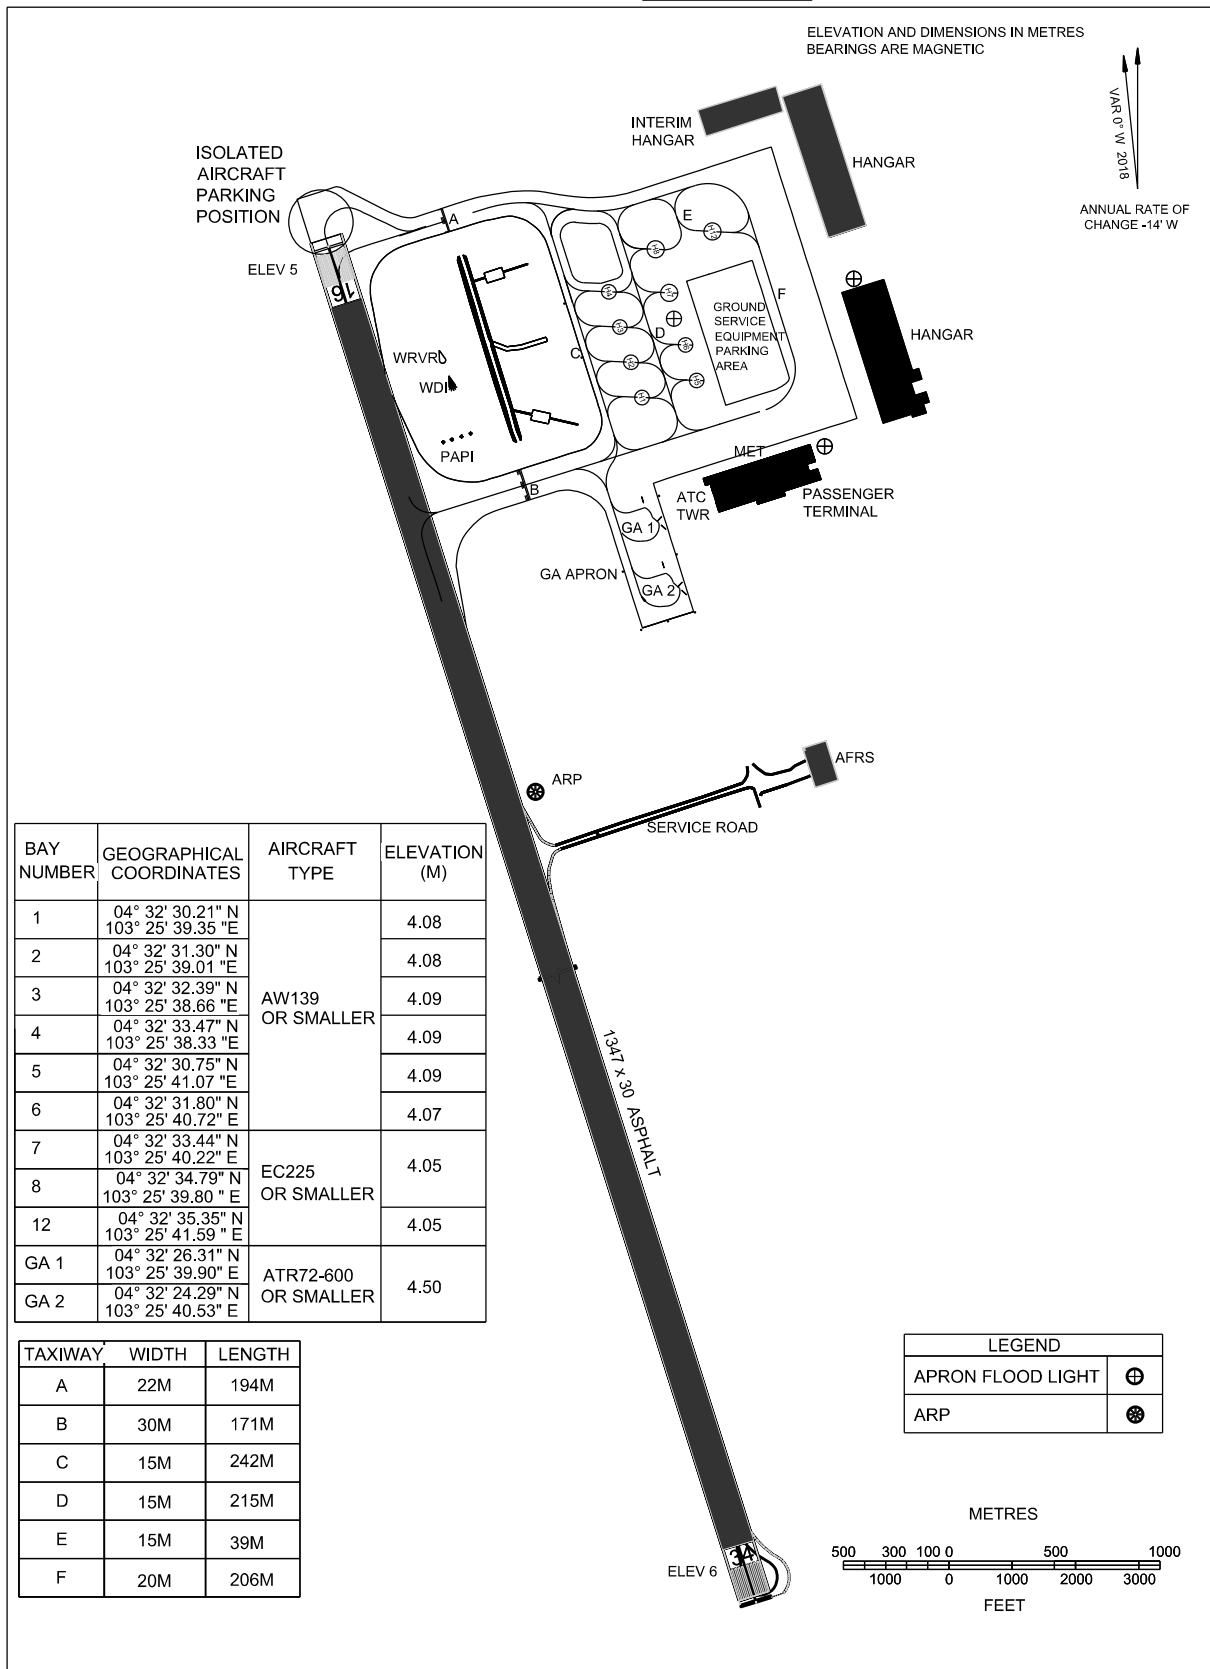

AIRCRAFT PARKING/ DOCKING CHART - ICAO

APRON ELEV
4 M

SMC	121.80
TWR / APP	123.30
	258.50
ATIS	128.25

KERTEH/KERTEH

CHANGES : CHANGE APRON ELEVATION TO 4 M